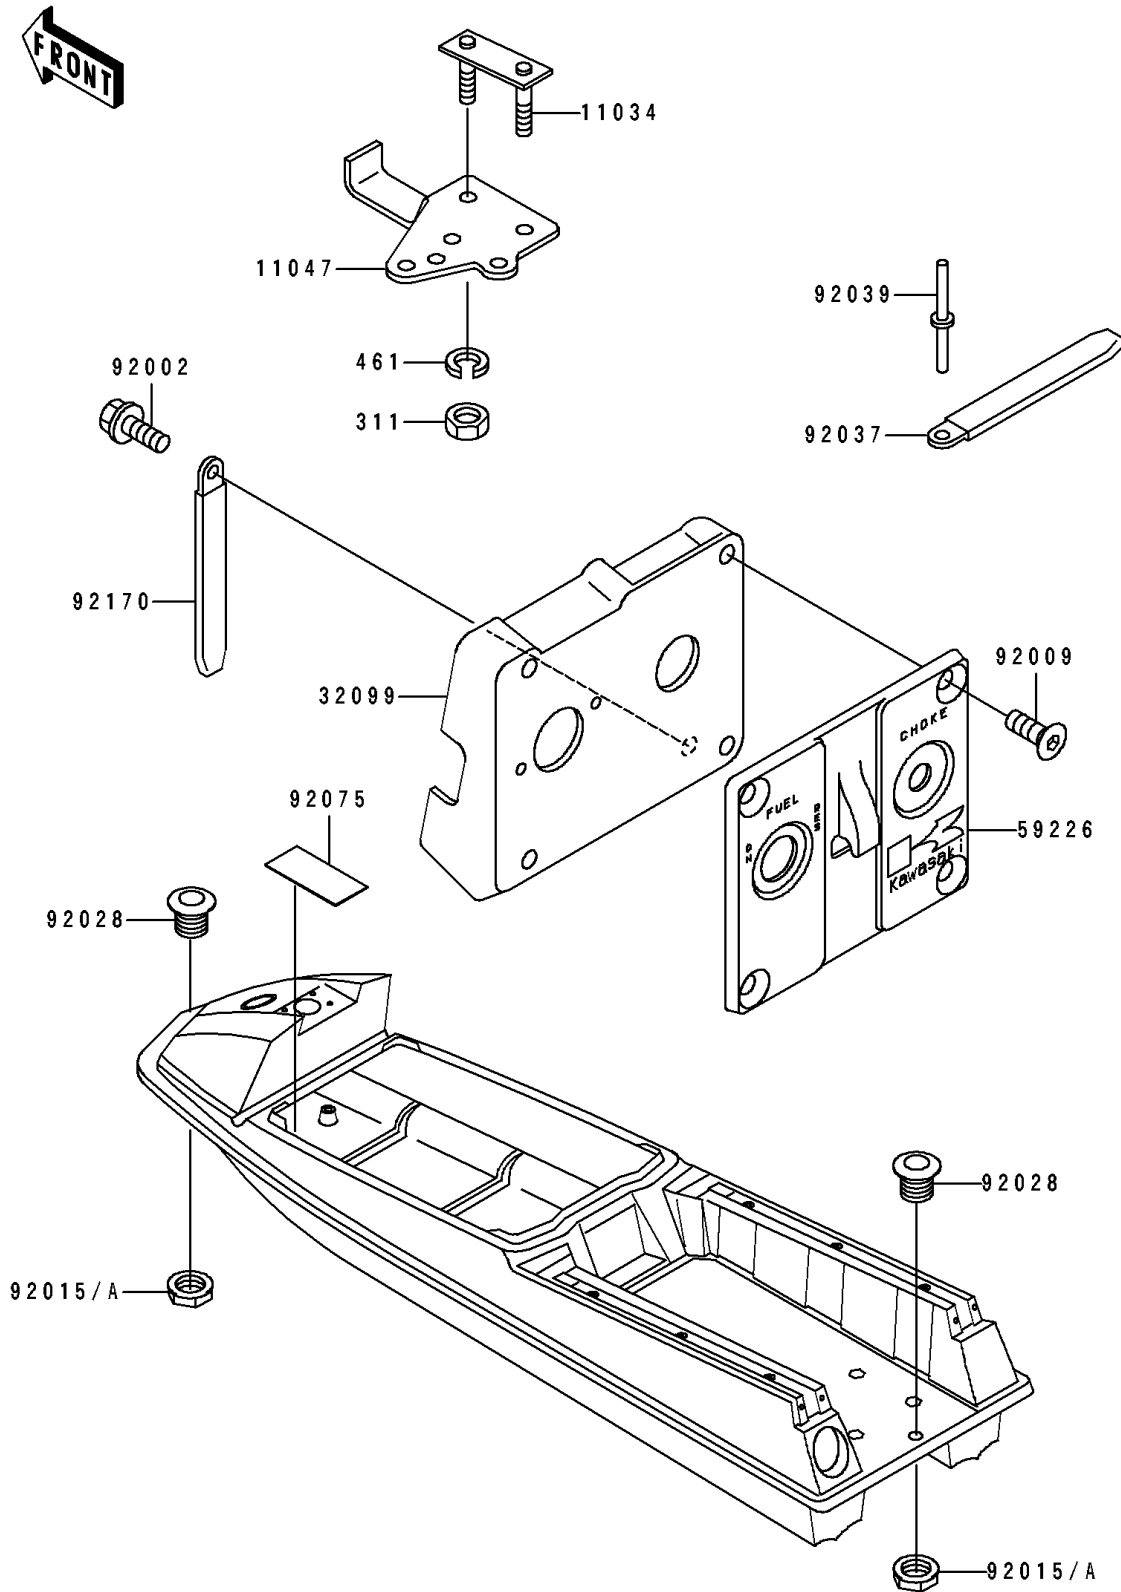

1992 550 SX PARTS DIAGRAM

Hull Fittings

F3143

1992 550 SX PARTS LIST

Hull Fittings

ITEM NAME	PART NUMBER	QUANTITY
BRACKET (Ref # 11034)	11034-3701	1
BRACKET,FUEL FILTER (Ref # 11047)	11047-3743	1
CASE,FUEL TAP (Ref # 32099)	32099-3752	1
PANEL-CONTROL (Ref # 59226)	59226-3703	1
BOLT,6X12 (Ref # 92002)	92002-3763	1
SCREW-COUNTERSUNK,8X22 (Ref # 92009)	92009-3004	1
NUT (Ref # 92015)	92015-3779	1
BUSHING (Ref # 92028)	92028-3734	1
CLAMP,L=150 (Ref # 92037)	92037-3741	1
RIVET (Ref # 92039)	92039-3702	1
DAMPER,MUFFLER (Ref # 92075)	92075-522	1
CLAMP (Ref # 92170)	92170-3705	1
NUT-HEX,6MM (Ref # 311)	311R0600	1
WASHER-SPRING,6MM (Ref # 461)	461S0600	1