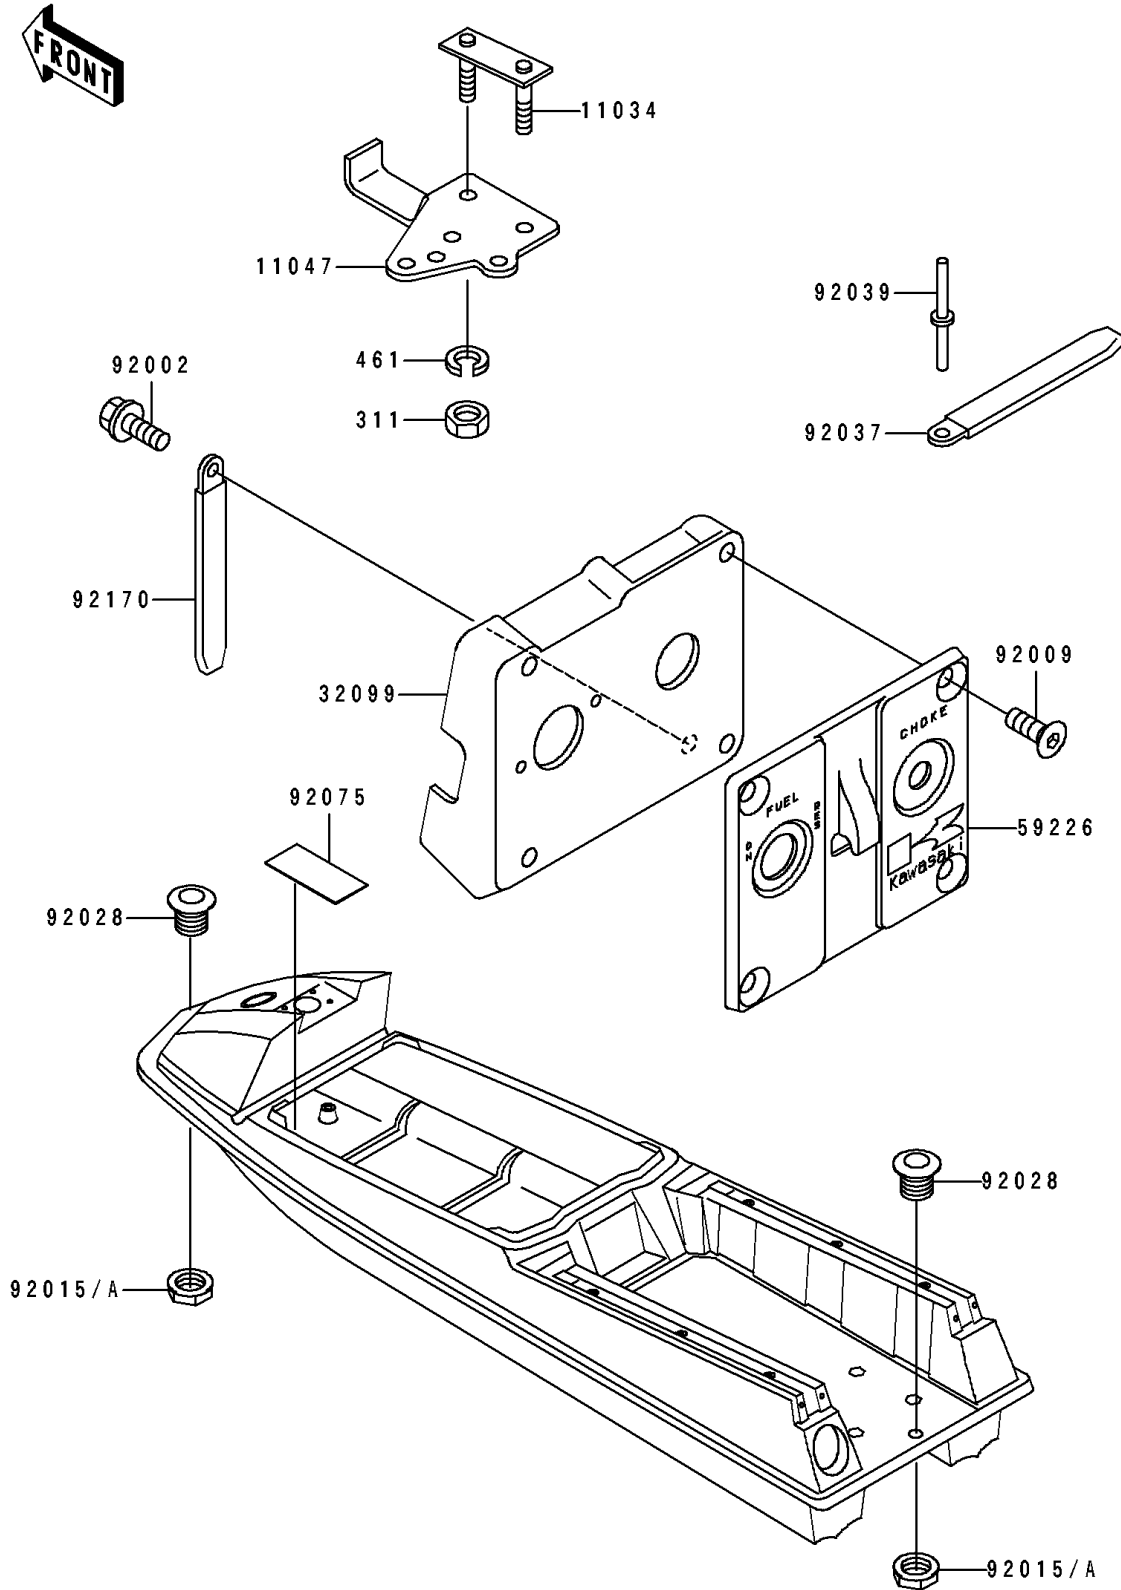

# 1992 550 SX PARTS DIAGRAM

Hull Fittings

F3143

## 1992 550 SX PARTS LIST

### Hull Fittings

ITEM NAME	PART NUMBER	QUANTITY
BRACKET (Ref # 11034)	11034-3701	1
BRACKET,FUEL FILTER (Ref # 11047)	11047-3743	1
CASE,FUEL TAP (Ref # 32099)	32099-3752	1
PANEL-CONTROL (Ref # 59226)	59226-3703	1
BOLT,6X12 (Ref # 92002)	92002-3763	1
SCREW-COUNTERSUNK,8X22 (Ref # 92009)	92009-3004	4
NUT (Ref # 92015)	92015-3779	2
BUSHING (Ref # 92028)	92028-3734	2
CLAMP,L=150 (Ref # 92037)	92037-3741	5
RIVET (Ref # 92039)	92039-3702	5
DAMPER,MUFFLER (Ref # 92075)	92075-522	2
CLAMP (Ref # 92170)	92170-3705	1
NUT-HEX,6MM (Ref # 311)	311R0600	2
WASHER-SPRING,6MM (Ref # 461)	461S0600	2