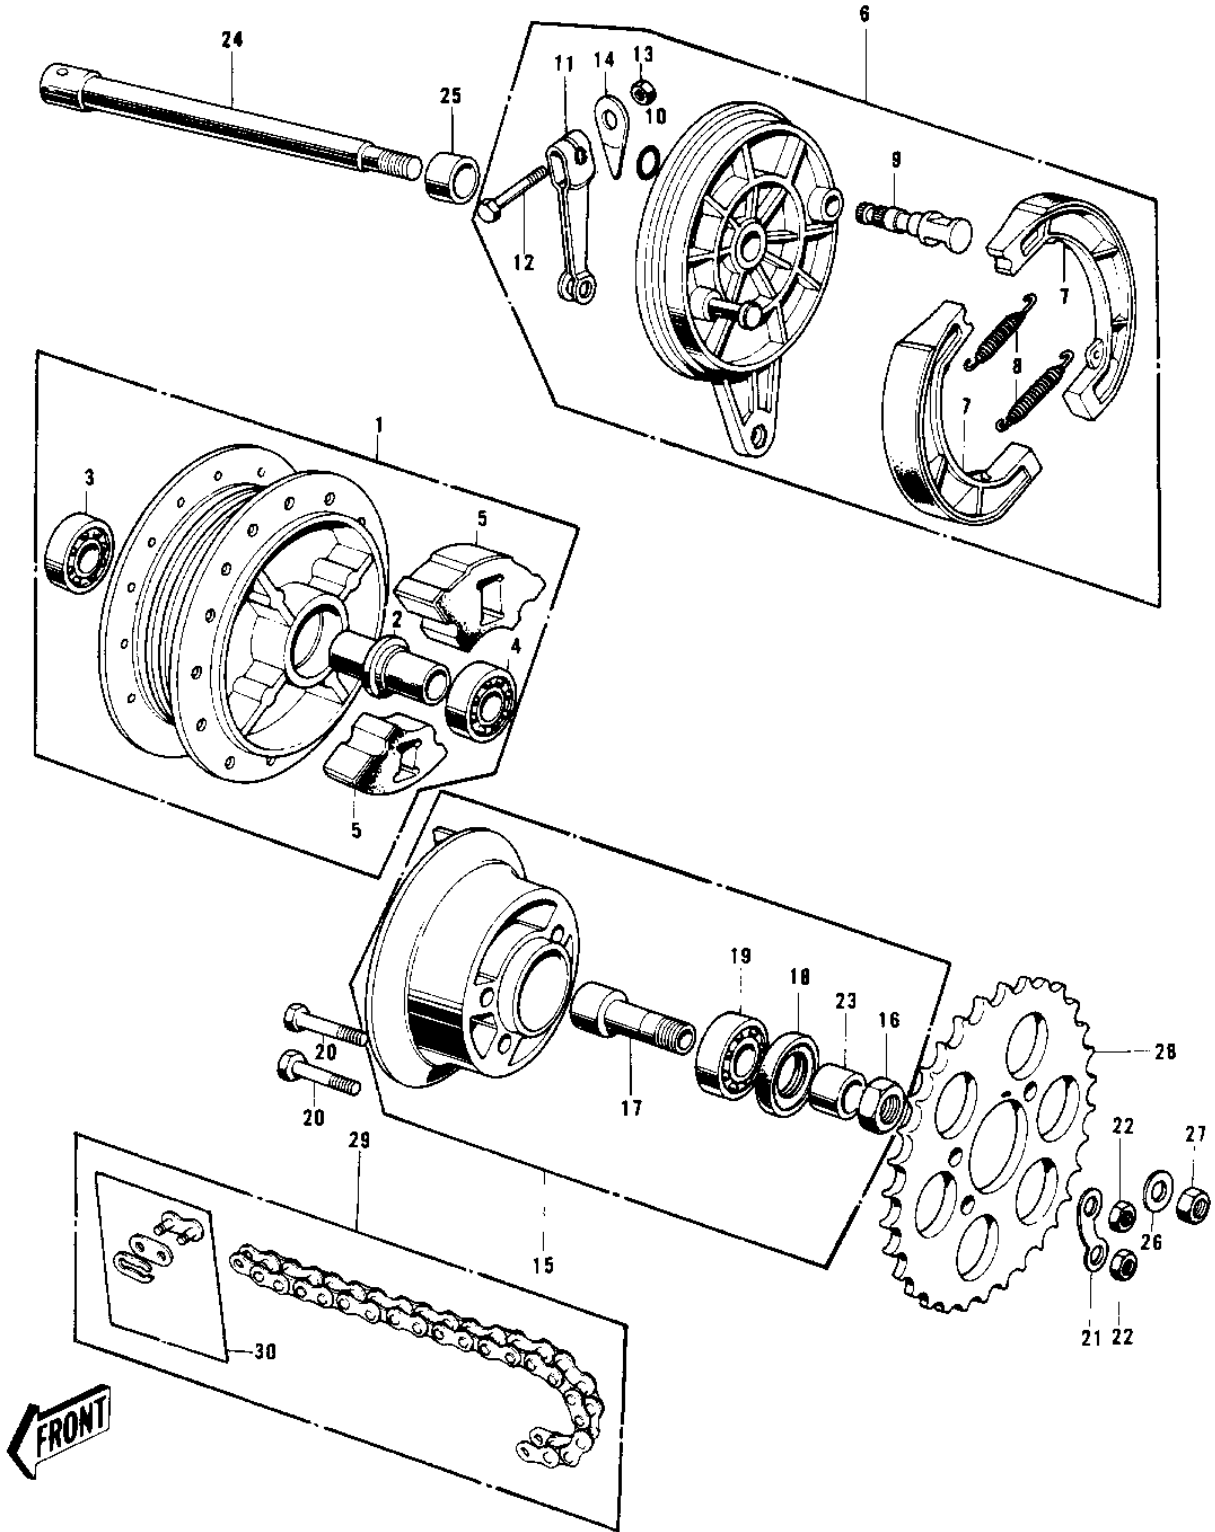

1975 G4TR-E PARTS DIAGRAM

REAR HUB/BRAKE/CHAIN (74-'75)

1975 G4TR-E PARTS LIST

REAR HUB/BRAKE/CHAIN ('74-'75)

ITEM NAME	PART NUMBER	QUANTITY
DRUM ASSY,RR BRK,BUFF (Ref # 1)	42005-031-80	1
SPACER-RR HUB BEARING (Ref # 2)	42010-005	1
BEARING BALL #6201 (Ref # 3)	601B6201	1
BEARING BALL #6301Z (Ref # 4)	601B6301Z	1
DAMPER REAR HUB SHOCK (Ref # 5)	42014-016	4
PANEL ASSY,RR BRK,BUF (Ref # 6)	42006-041-80	1
PANEL-ASY,RR BRK,BUFF (Ref # 6)	42006-065-80	1
SHOE-BRAKE (Ref # 7)	41048-1085	2
SPRING,BRAKE SHOE (Ref # 8)	92081-1766	2
CAM SHAFT-FRONT BRAKE (Ref # 9)	41050-018	1
CAM SHAFT,REAR BRAKE (Ref # 9)	42026-018	1
"O" RING,11MM (Ref # 10)	92055-004	1
LEVER,RR BRAKE PANEL (Ref # 11)	42029-029	1
BOLT-UPSET (Ref # 12)	112G0630	1
NUT,6MM (Ref # 13)	41072-007	1
INDICATOR,BKSHOE (Ref # 14)	41085-003	1
COUPLING ASSY RR HUB (Ref # 15)	42033-011	1
NUT,16MM (Ref # 16)	42045-004	1
SLEEVE-RR HUB COUPLNG (Ref # 17)	42036-002	1
OIL SEAL-COUPLING (Ref # 18)	92052-003	1
BEARING BALL #6203 (Ref # 19)	601B6203	1
BOLT REAR SPROCKET (Ref # 20)	92001-082	4
WASHER LOCK (Ref # 21)	92088-011	2
NUT 10MM (Ref # 22)	315B1000	4
BUSH,COUPLNG OIL SEAL (Ref # 23)	42037-003	1
AXLE,12X215 (Ref # 24)	41068-1109	1
COLLAR-REAR HUB R.H (Ref # 25)	42032-002	1
WASHER PLAIN 12MM (Ref # 26)	410B1200	1
WASHER PLAIN 12MM (Ref # 26)	411B1200	1

1975 G4TR-E PARTS LIST

REAR HUB/BRAKE/CHAIN ('74-'75)

ITEM NAME	PART NUMBER	QUANTITY
NUT 10MM (Ref # 27)	42045-005	1
REAR SPROCKET 42T (Ref # 28)	42041-076	1
SPROCKET-HUB,40T (Ref # 28)	42041-1095	1
CHAIN,DRIVE,EK428-G (Ref # 29)	92057-1085	1
CHAIN,DRIVE,EK428-G (Ref # 29)	92057-1085	1
JOINT-CHAIN (Ref # 30)	92058-1014	1
JOINT-CHAIN (Ref # 30)	92058-1014	1