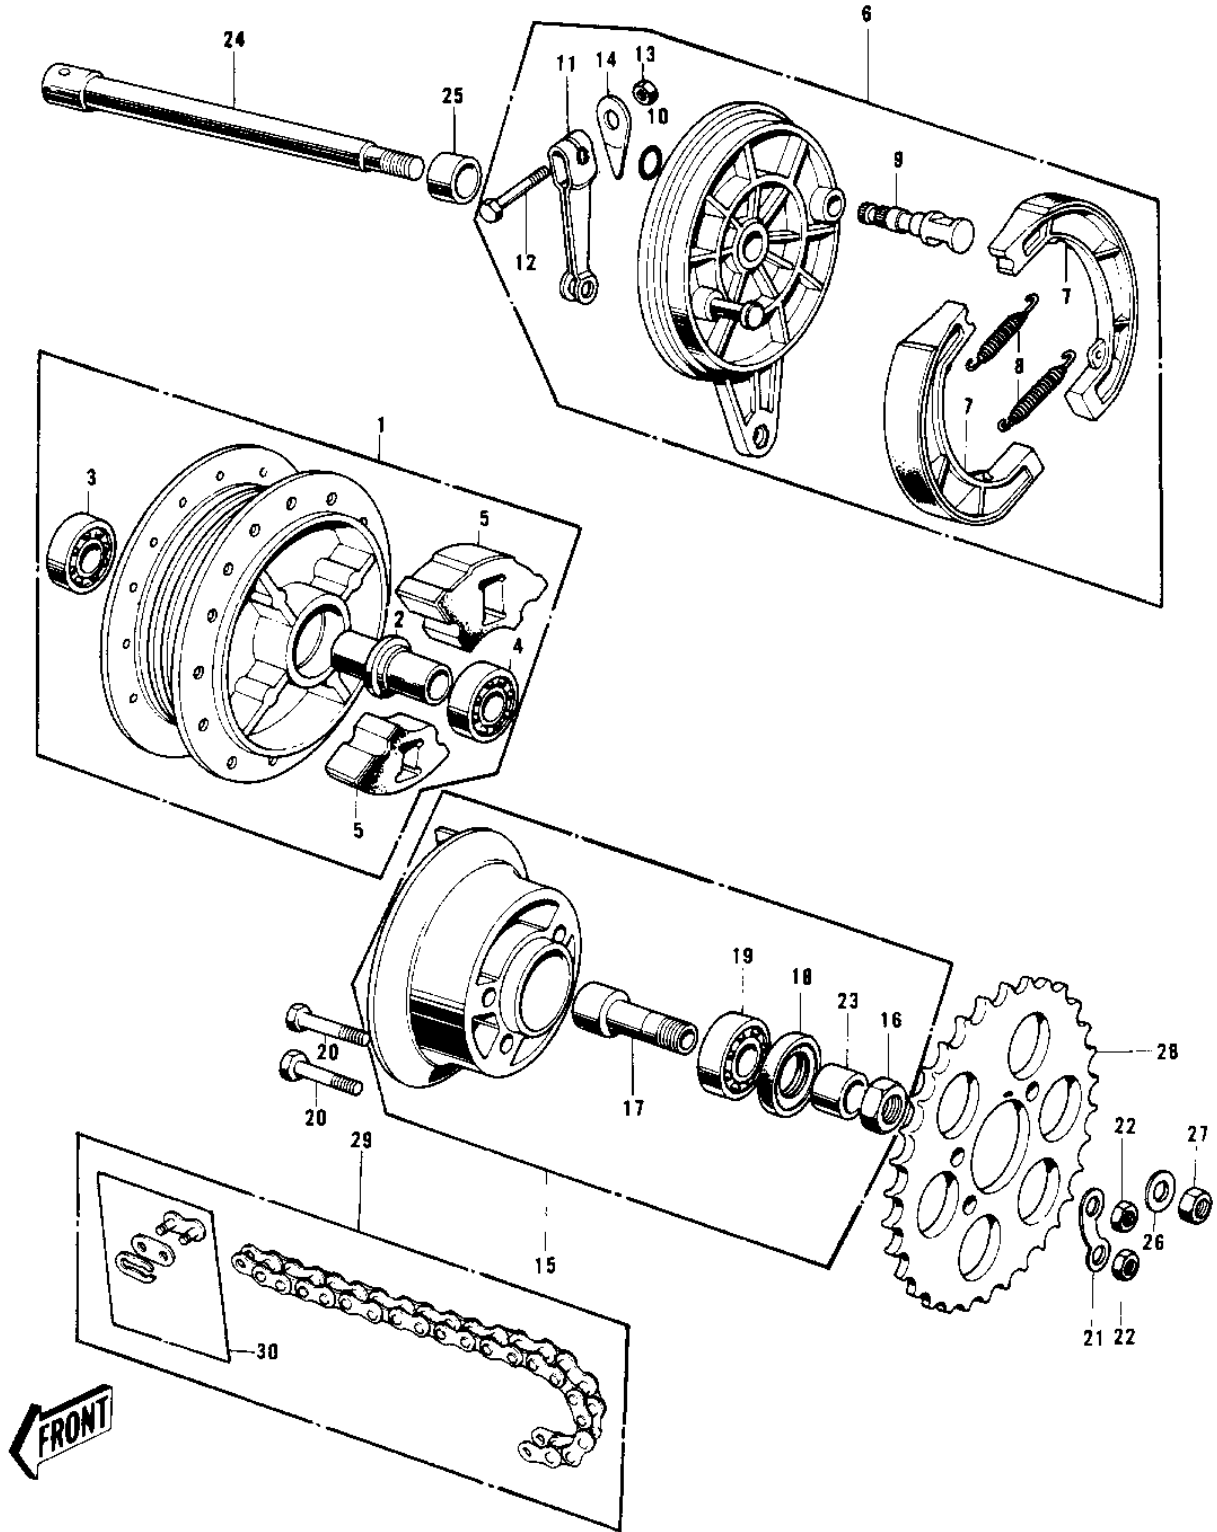

# 1970 Trail Boss PARTS DIAGRAM

REAR HUB/BRAKE/CHAIN (74-'75)

# 1970 Trail Boss PARTS LIST

REAR HUB/BRAKE/CHAIN ('74-'75)

ITEM NAME	PART NUMBER	QUANTITY
DRUM ASSY,RR BRK,BUFF (Ref # 1)	42005-031-80	1
SPACER-RR HUB BEARING (Ref # 2)	42010-005	1
BEARING BALL #6201 (Ref # 3)	601B6201	1
BEARING BALL #6301Z (Ref # 4)	601B6301Z	1
DAMPER REAR HUB SHOCK (Ref # 5)	42014-016	4
PANEL ASSY,RR BRK,BUF (Ref # 6)	42006-041-80	1
PANEL-ASY,RR BRK,BUFF (Ref # 6)	42006-065-80	1
SHOE-BRAKE (Ref # 7)	41048-1085	2
SPRING,BRAKE SHOE (Ref # 8)	92081-1766	2
CAM SHAFT-FRONT BRAKE (Ref # 9)	41050-018	1
CAM SHAFT,REAR BRAKE (Ref # 9)	42026-018	1
"O" RING,11MM (Ref # 10)	92055-004	1
LEVER,RR BRAKE PANEL (Ref # 11)	42029-029	1
BOLT-UPSET (Ref # 12)	112G0630	1
NUT,6MM (Ref # 13)	41072-007	1
INDICATOR,BKSHOE (Ref # 14)	41085-003	1
COUPLING ASSY RR HUB (Ref # 15)	42033-011	1
NUT,16MM (Ref # 16)	42045-004	1
SLEEVE-RR HUB COUPLNG (Ref # 17)	42036-002	1
OIL SEAL-COUPLING (Ref # 18)	92052-003	1
BEARING BALL #6203 (Ref # 19)	601B6203	1
BOLT REAR SPROCKET (Ref # 20)	92001-082	4
WASHER LOCK (Ref # 21)	92088-011	2
NUT 10MM (Ref # 22)	315B1000	4
BUSH,COUPLNG OIL SEAL (Ref # 23)	42037-003	1
AXLE,12X215 (Ref # 24)	41068-1109	1
COLLAR-REAR HUB R.H (Ref # 25)	42032-002	1
WASHER PLAIN 12MM (Ref # 26)	410B1200	1
WASHER PLAIN 12MM (Ref # 26)	411B1200	1

# 1970 Trail Boss PARTS LIST

REAR HUB/BRAKE/CHAIN ('74-'75)

ITEM NAME	PART NUMBER	QUANTITY
NUT 10MM (Ref # 27)	42045-005	1
REAR SPROCKET 42T (Ref # 28)	42041-076	1
SPROCKET-HUB,40T (Ref # 28)	42041-1095	1
CHAIN,DRIVE,EK428-G (Ref # 29)	92057-1085	1
CHAIN,DRIVE,EK428-G (Ref # 29)	92057-1085	1
JOINT-CHAIN (Ref # 30)	92058-1014	1
JOINT-CHAIN (Ref # 30)	92058-1014	1