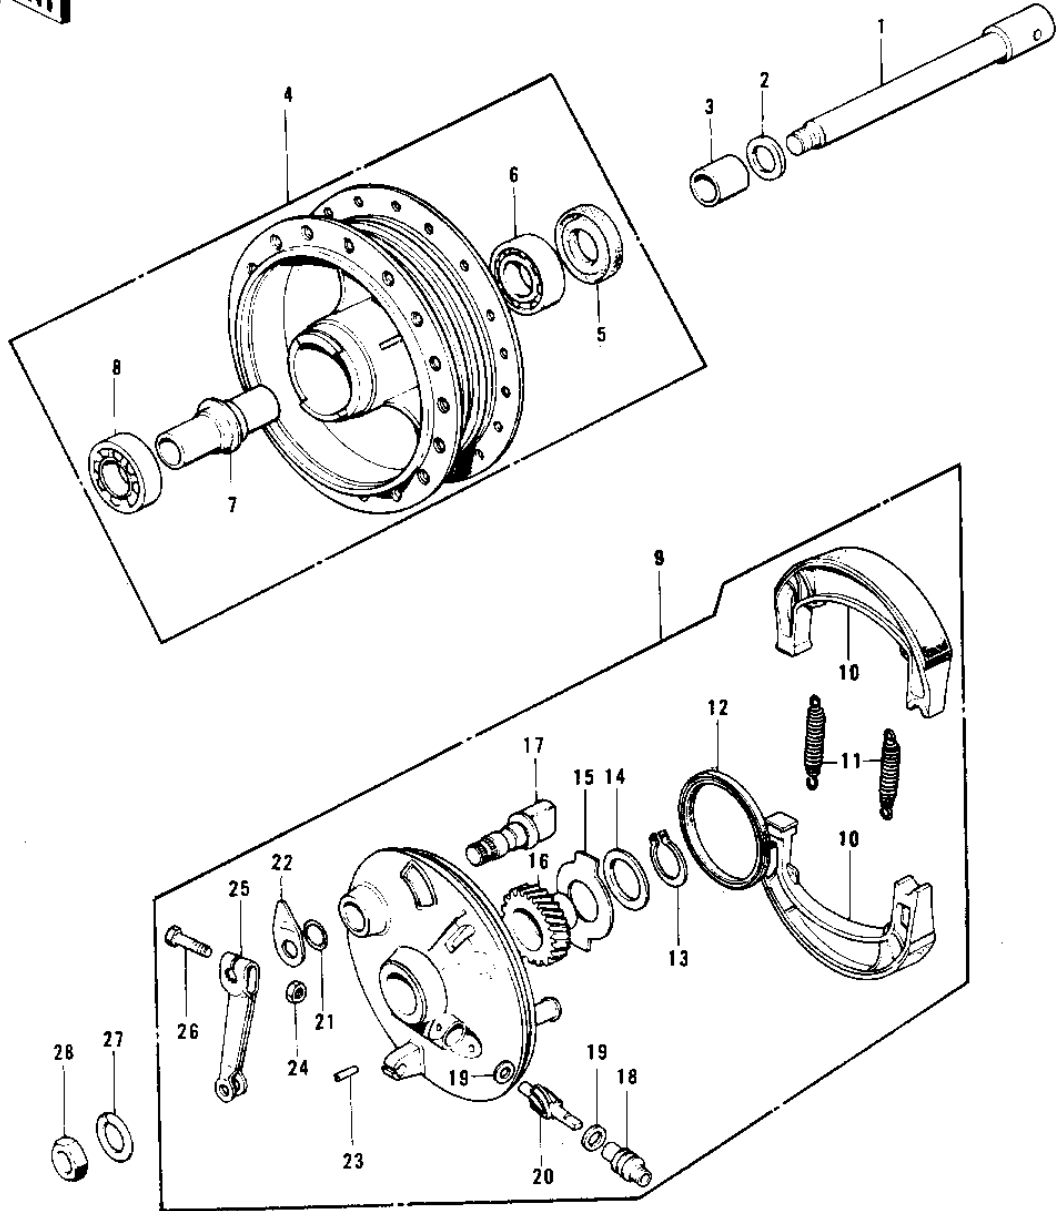

1972 G4TR-B PARTS DIAGRAM

FRONT HUB/BRAKE ('74-'75)

1972 G4TR-B PARTS LIST

FRONT HUB/BRAKE ('74-'75)

ITEM NAME	PART NUMBER	QUANTITY
AXLE-FRONT (Ref # 1)	41068-039	
DUST SHIELD FRNT DRUM (Ref # 2)	41042-002	
COLLAR FRONT HUB R.H (Ref # 3)	41069-002	
DRUM-ASSY,FR BRK (Ref # 4)	41034-1040	
OIL SEAL FRONT DRUM (Ref # 5)	92050-003	
BEARING BALL #6200 (Ref # 6)	601B6200	
SPACER FRONT HUB (Ref # 7)	41039-002	
BEARING BALL #6300Z (Ref # 8)	601B6300Z	
PANEL-ASY,FR BRK BUFF (Ref # 9)	41035-071-80	
PANEL-ASY,FR BRK BUFF (Ref # 9)	41035-071-80	
SHOE-BRAKE (Ref # 10)	41048-1085	
SHOE-BRAKE (Ref # 10)	41048-1085	
SPRING,BRAKE SHOE (Ref # 11)	92081-1766	
OIL SEAL BRAKE PANEL (Ref # 12)	92050-002	
CIRCLIP 15MM (Ref # 13)	480J1500	
WASHER SPEED GR THRST (Ref # 14)	41065-002	
RECIEVER SPEED GEAR (Ref # 15)	41064-002	
RECEIVER,SPEED GEAR (Ref # 15)	41064-010	
GEAR SPEEDOMETER (Ref # 16)	41059-006	
GEAR,SPEEDOMETER (Ref # 16)	41059-022	
ROD END BRK CONNECT A (Ref # 17)	41058-002	
CAM SHAFT-FRONT BRAKE (Ref # 17)	41050-018	
BUSH,SPEEDMETER CABLE (Ref # 18)	41062-005	
WASHER THRST SPD PINI (Ref # 19)	41063-001	
PINION SPEEDOMETER (Ref # 20)	41060-004	
"0" RING,11MM (Ref # 21)	92055-004	
INDICATOR,FR BRK PNL (Ref # 22)	41085-002	
INDICATOR,BK SHOE (Ref # 22)	41085-008	
PIN,SPRING (Ref # 23)	41082-001	

1972 G4TR-B PARTS LIST

FRONT HUB/BRAKE (74-75)

ITEM NAME	PART NUMBER	QUANTITY
NUT,6MM (Ref # 24)	41072-007	
LEVER FRONT BRAKE CAM (Ref # 25)	41053-005	
BOLT-UPSET (Ref # 26)	112G0630	
WASHER SPRING 10MM (Ref # 27)	461F1000	
NUT 10MM (Ref # 28)	42045-005	