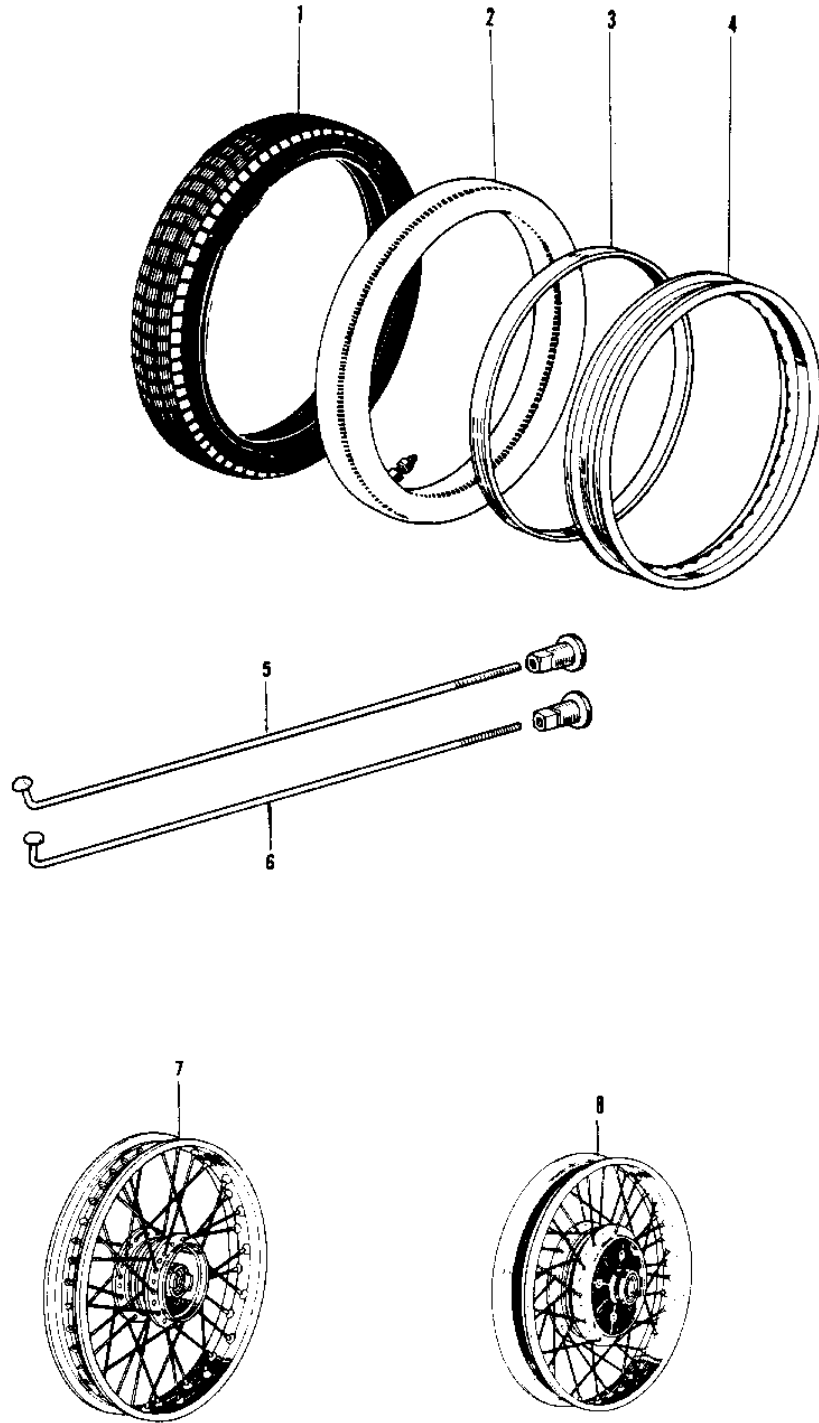

1972 G4TR-B PARTS DIAGRAM

WHEELS/TIRES ('74-'75)

1972 G4TR-B PARTS LIST

WHEELS/TIRES ('74-'75)

| ITEM NAME | PART NUMBER | QUANTITY |
|-------------------------------------|-------------|----------|
| TIRE 300-18 Y620 R (Ref # 1) | 41019-027 | |
| TIRE 300-18 Y620 R (Ref # 1) | 41019-027 | |
| UNAVAILABLE IN PRICE BOOK (Ref # 2) | 41022-020 | |
| BAND RIM (Ref # 3) | 41023-001 | |
| BAND,RIM,4.00/5.10-18 (Ref # 3) | 41023-1006 | |
| RIM 1.60AX18W (Ref # 4) | 41025-011 | |
| SPOKE-ASY,RR INNER (Ref # 5) | 41027-056 | |
| SPOKE-ASY,RR INNER (Ref # 5) | 41027-056 | |
| SPOKE-ASY,RR OUTER (Ref # 6) | 41028-056 | |
| SPOKE-ASY,RR OUTER (Ref # 6) | 41028-056 | |
| WHEEL ASSY,FRONT (Ref # 7) | 41074-038 | |
| WHEEL ASSY,REAR (Ref # 8) | 42048-027 | |