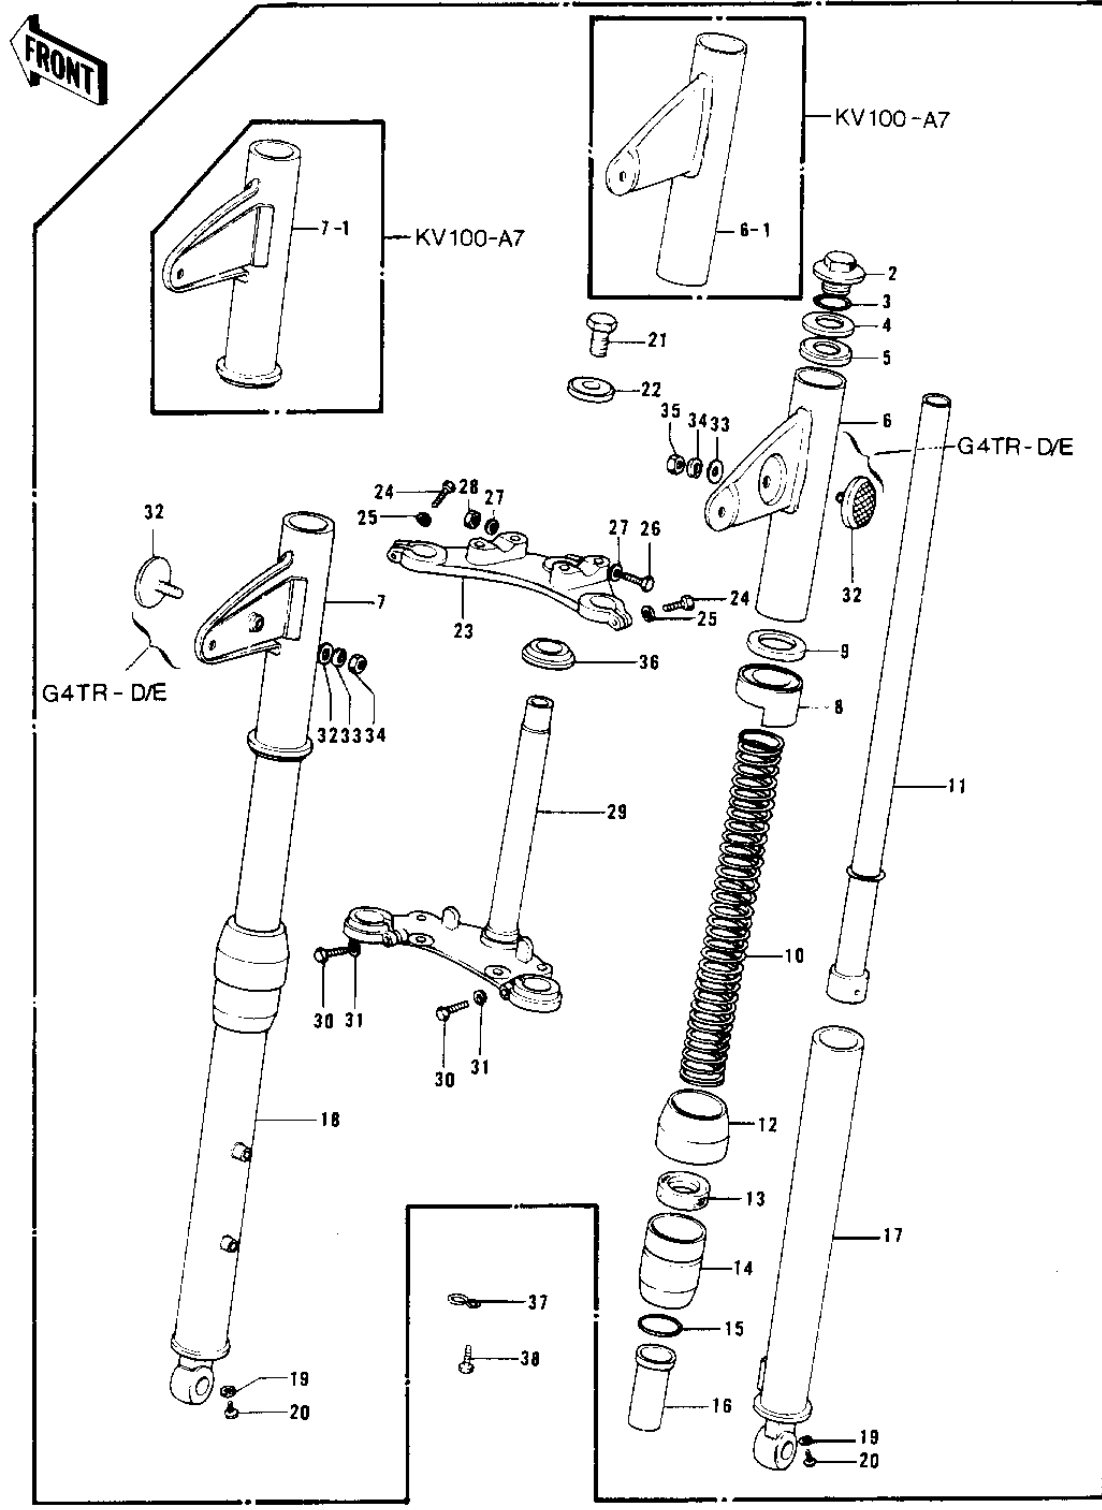

1972 G4TR-B PARTS DIAGRAM

FRONT FORK (74-75)

1972 G4TR-B PARTS LIST

FRONT FORK ('74-'75)

ITEM NAME	PART NUMBER	QUANTITY
FORK-FRONT,F.BLACK (Ref # 1)	44001-100-21	
FORK-FRONT,F.BLACK (Ref # 1)	44001-179-21	
BOLT-FORK TOP (Ref # 2)	44041-036	
'O' RING INNER TUBE (Ref # 3)	44046-014	
GASKET-FORK COVER (Ref # 4)	44045-037	
WASHER-FORK COVER (Ref # 5)	44043-046	
COVER-L.H FORK,F.BLK (Ref # 6)	44033-051-21	
COVER,L.H FORK,F.BLK (Ref # 6-1)	44033-078-21	
COVER-R.H FORK F BLK (Ref # 7)	44034-051-21	
COVER,R.H FORK,F.BLK (Ref # 7-1)	44034-078-21	
GUIDE-FORK COVER (Ref # 8)	44030-010	
GASKET FORK COVER (Ref # 9)	44045-012	
SPRING-FORK (Ref # 10)	44026-040	
TUBE-FORK INNER (Ref # 11)	44013-034	
DUST SHIELD FORK (Ref # 12)	44010-006	
OIL SEAL (Ref # 13)	92049-1049	
NUT FORK OUTER TUBE (Ref # 14)	44007-007	
'O' RING OUTER TUBE (Ref # 15)	44046-012	
GUIDE-FORK INNER TUBE (Ref # 16)	44015-013	
TUBE,LH,FORK OUTER (Ref # 17)	44005-043	
TUBE,RH,FORK OUTER (Ref # 18)	44006-041	
GASKET FORK DRAIN PLG (Ref # 19)	44045-002	
SCREW PAN HEAD 4X8 (Ref # 20)	220B0408	
BOLT STRNG STEM HEAD (Ref # 21)	44041-007	
WASHER STRNG STEM HD (Ref # 22)	44043-016	
HEAD-STEERING STEM (Ref # 23)	44039-047	
BOLT-STEERING STEM HD (Ref # 24)	44041-044	
WASHER SPRING 8MM (Ref # 25)	461F0800	
BOLT-HEX HEAD.8M/M (Ref # 26)	44041-045	

1972 G4TR-B PARTS LIST

FRONT FORK (74-75)

ITEM NAME	PART NUMBER	QUANTITY
WASHER PLAIN 8MM (Ref # 27)	410B0800	
NUT,LOCK,8MM (Ref # 28)	92015-1124	
NUT,LOCK,8MM (Ref # 28)	92017-013	
STEM-STEERING (Ref # 29)	44037-052	
BOLT PINCH (Ref # 30)	44041-010	
WASHER SPRING 10MM (Ref # 31)	461F1000	
REFLECTOR-REFLEX,FRNT (Ref # 32)	28001-011	
WASHER PLAIN 5MM (Ref # 33)	411B0500	
WASHER SPRING 5MM (Ref # 34)	461F0500	
NUT,5MM (Ref # 35)	311B0500	
CONE LOWER BEARING (Ref # 36)	92047-004	
CLAMP-CABLE (Ref # 37)	92037-046	
BOLT,6X10 (Ref # 38)	112G0610	