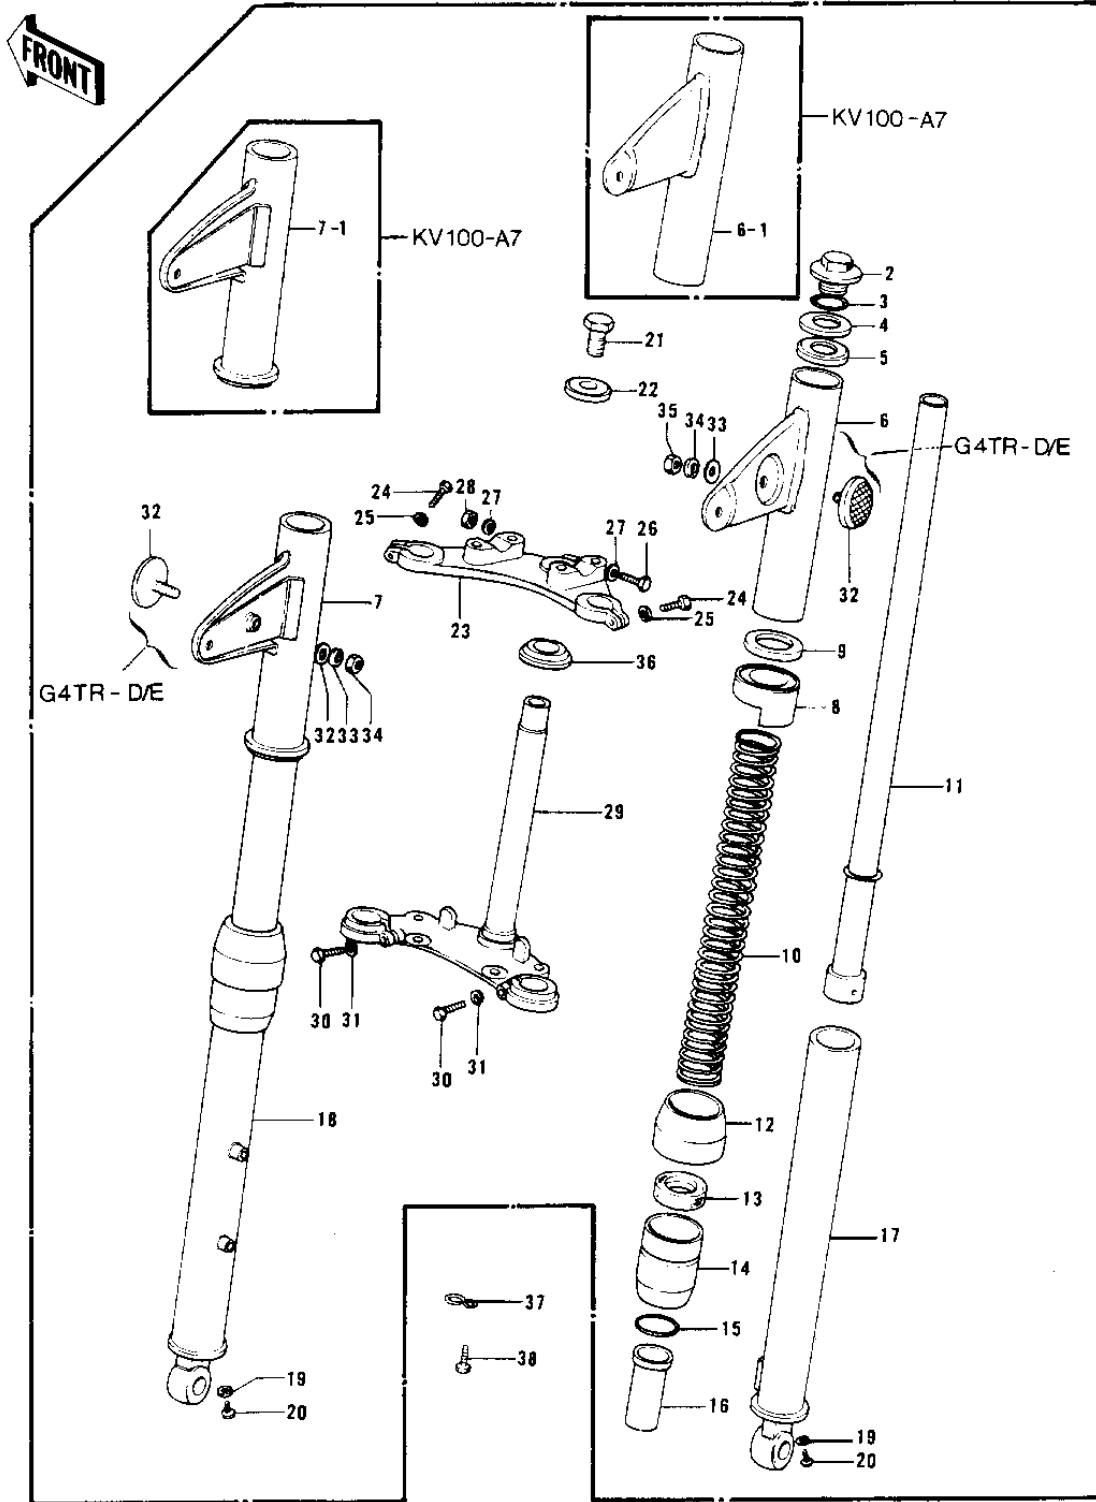

1970 Trail Boss PARTS DIAGRAM

FRONT FORK (74-75)

1970 Trail Boss PARTS LIST

FRONT FORK (74-75)

ITEM NAME	PART NUMBER	QUANTITY
-----------	-------------	----------