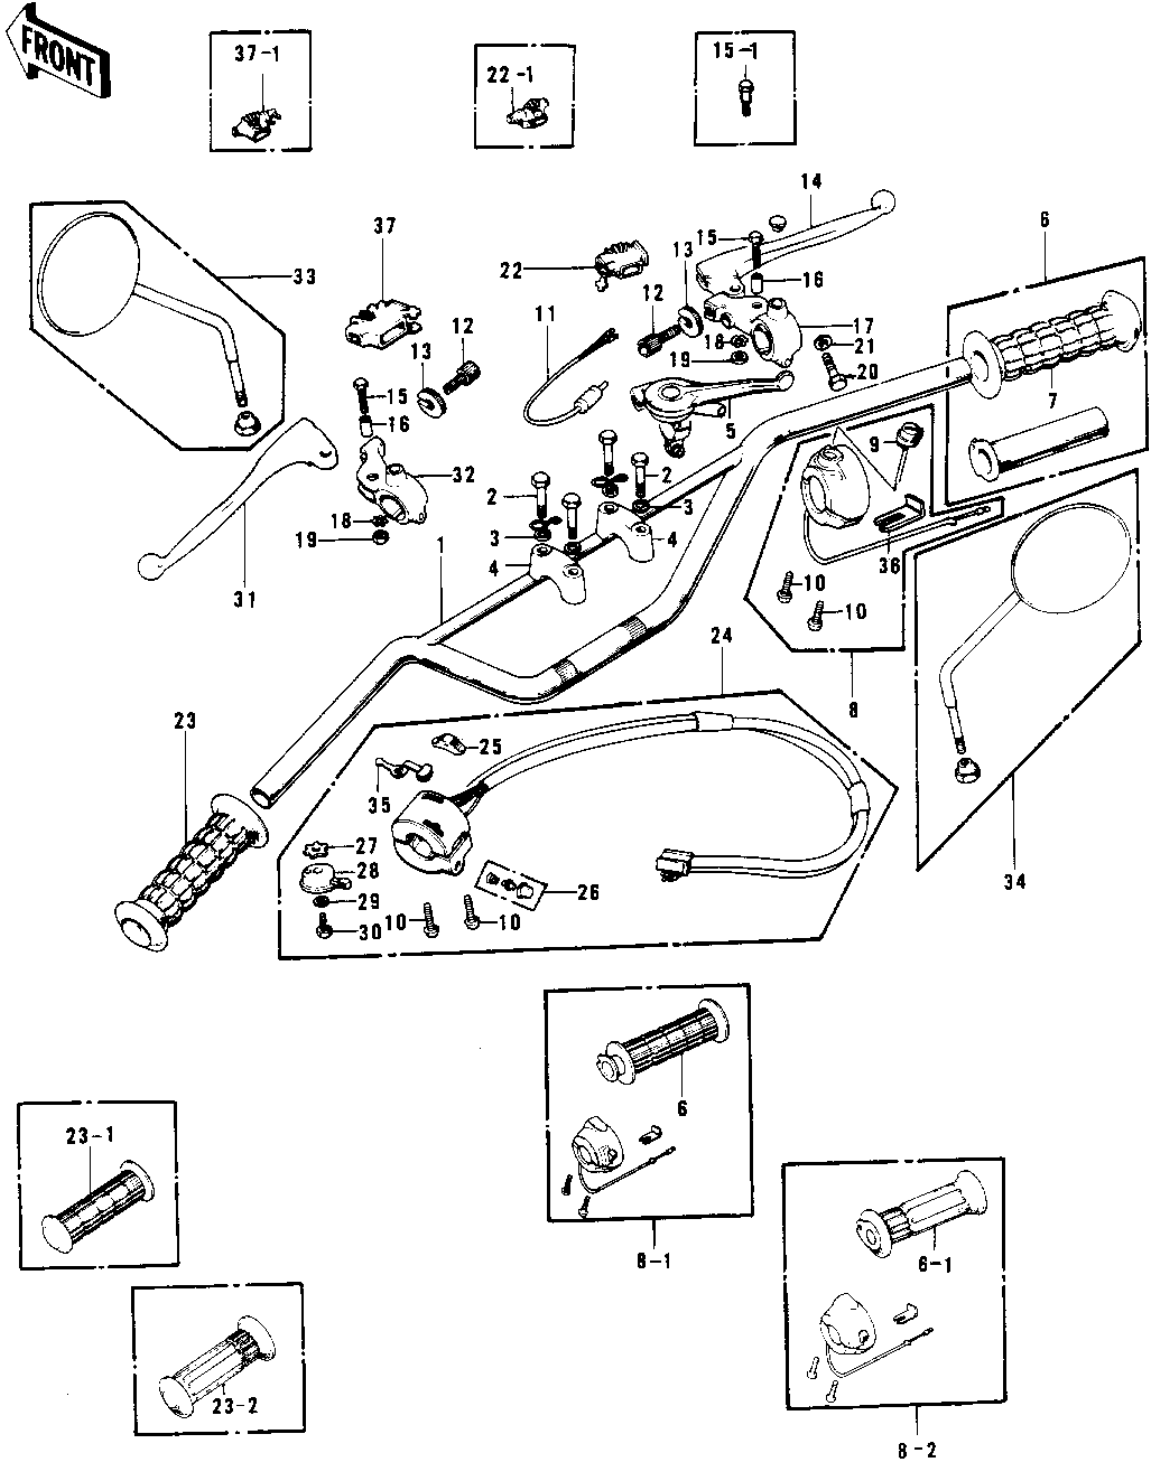

1972 G4TR-B PARTS DIAGRAM

HANDLEBAR 1/2 (74-'75)