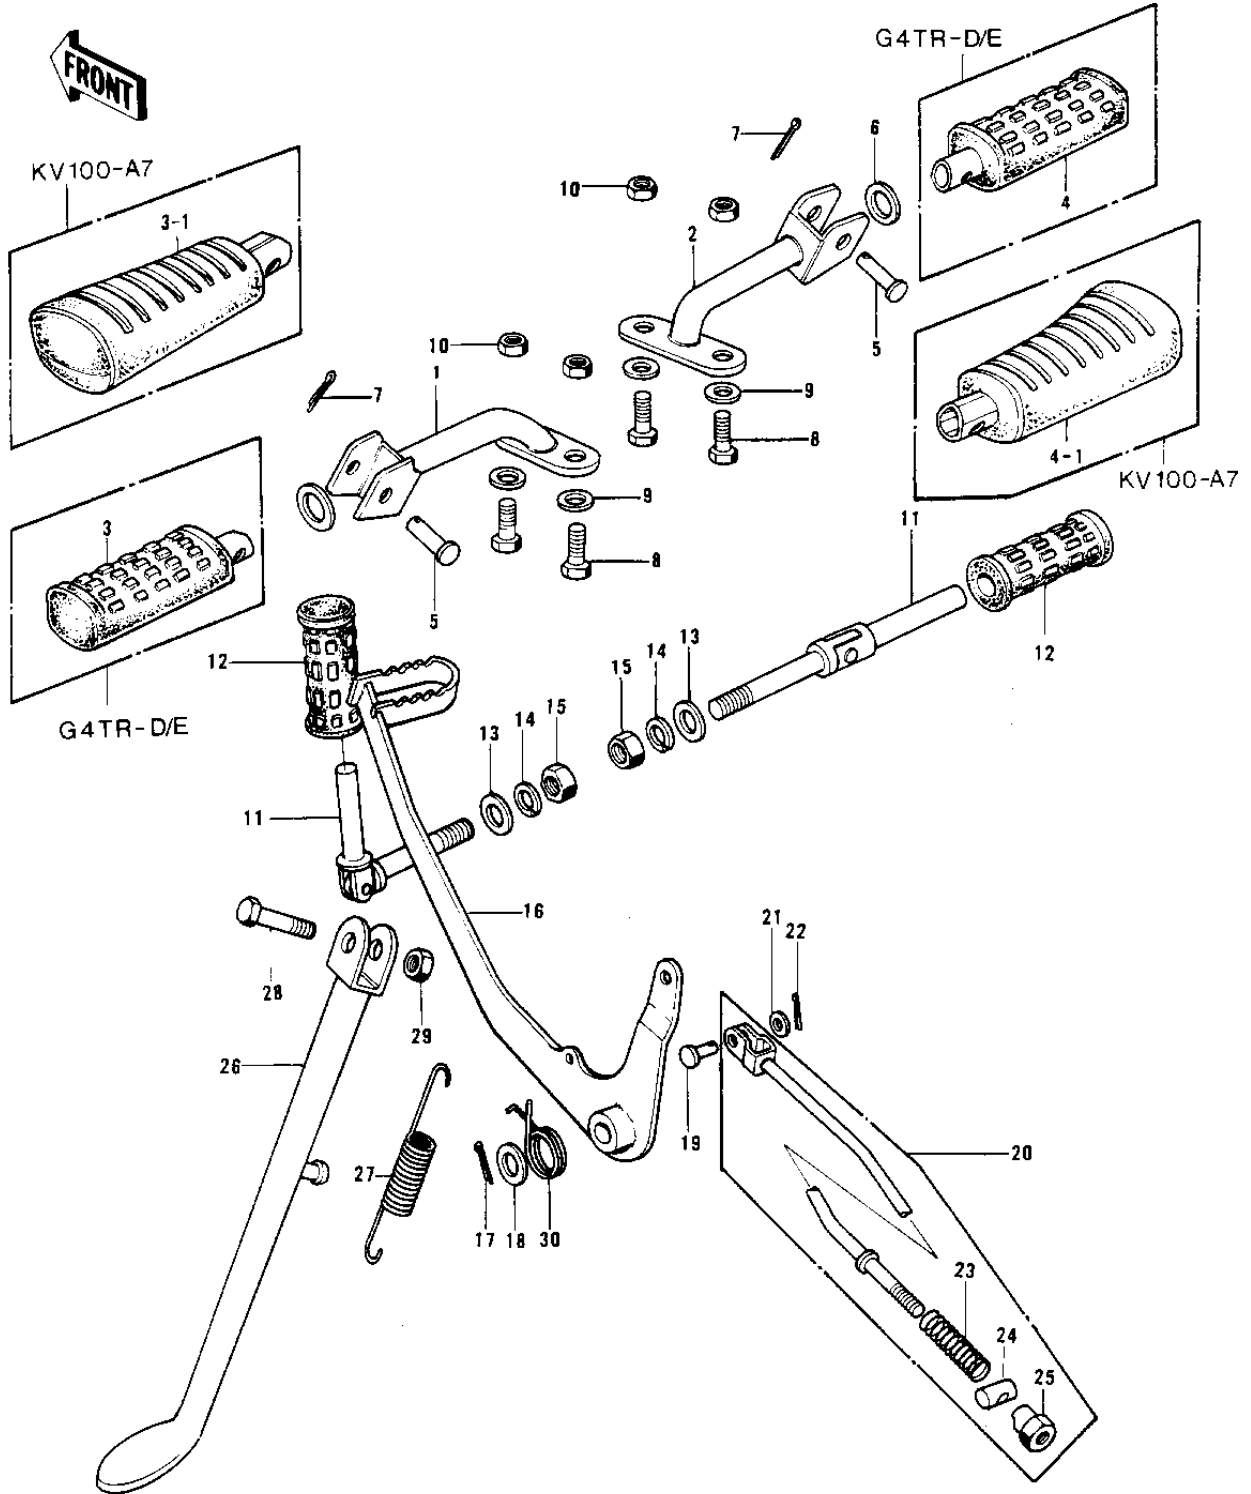

1972 G4TR-B PARTS DIAGRAM

FOOTRESTS/STAND/BRAKE PEDAL ('74-'75)

1972 G4TR-B PARTS LIST

FOOTRESTS/STAND/BRAKE PEDAL ('74-'75)

ITEM NAME	PART NUMBER	QUANTITY
BAR,L.H FOOTREST (Ref # 1)	34003-047	
BAR,R.H FOOTREST (Ref # 2)	34003-048	
STEP-ASSY,FR,LH (Ref # 3)	34027-1114	
STEP-ASSY,FR,LH (Ref # 3-1)	34027-1114	
STEP-ASSY,FR,RH (Ref # 4)	34027-1115	
STEP-ASSY,FR,RH (Ref # 4-1)	34027-1115	
PIN-FOOTREST BAR FIT (Ref # 5)	92043-080	
WASHER PL 22.5X36X2.3 (Ref # 6)	92022-204	
PIN COTTER 2.5X16 (Ref # 7)	550D2516	
BOLT-UPSET,10X20 (Ref # 8)	112B1020	
WASHER PLAIN 10MM (Ref # 9)	410B1000	
NUT 10MM (Ref # 10)	315B1000	
BAR SET-REAR FOOTREST (Ref # 11)	34030-001	
RUBBER REAR FOOTREST (Ref # 12)	92076-008	
WASHER PLAIN 10MM (Ref # 13)	410B1000	
WASHER SPRING 10MM (Ref # 14)	461F1000	
NUT,10MM (Ref # 15)	314B1000	
PEDAL,BRAKE (Ref # 16)	43001-055	
PIN COTTER 3.0X30 (Ref # 17)	550D3030	
WASHER BRAKE PEDAL (Ref # 18)	92022-085	
PIN-BRAKE ROD FITTING (Ref # 19)	92043-064	
ROD ASSY,BRAKE (Ref # 20)	43010-016	
WASHER PLAIN 6MM (Ref # 21)	410B0600	
PIN COTTER 2.0X15 (Ref # 22)	550D2015	
SPRING,BRAKE ROD (Ref # 23)	43012-001	
PIN BRAKE (Ref # 24)	92043-039	
NUT-BRAKE ROD ADJUST (Ref # 25)	92015-042	
STAND-SIDE (Ref # 26)	34024-028	
SPRING MAIN STAND (Ref # 27)	34023-005	