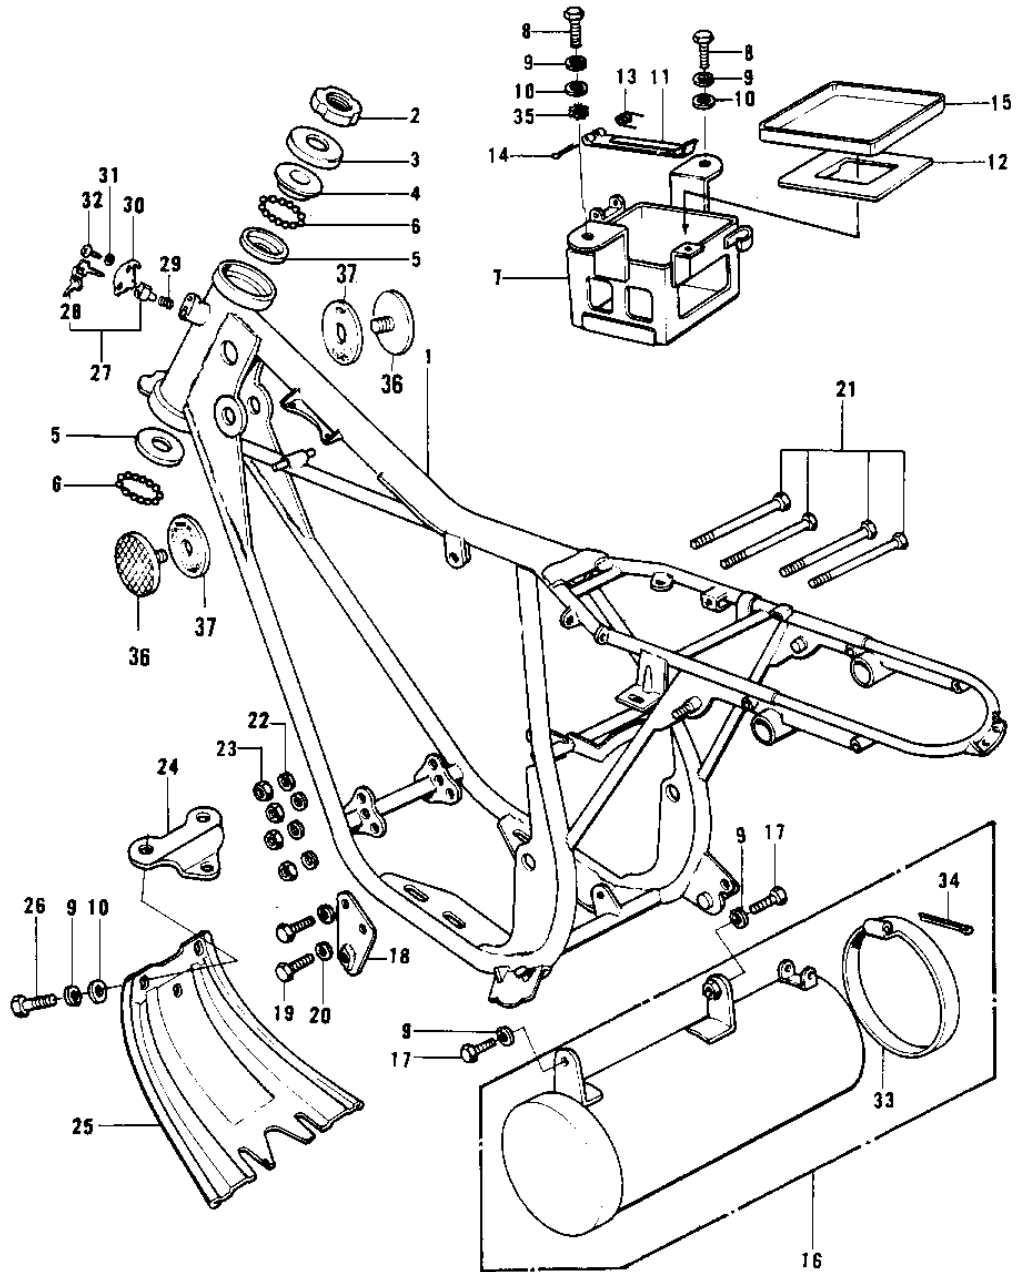

1970 Trail Boss PARTS DIAGRAM

FRAME/FRAME FITTINGS ('74-'75)

1970 Trail Boss PARTS LIST

FRAME/FRAME FITTINGS ('74-'75)

ITEM NAME	PART NUMBER	QUANTITY
FRAME (Ref # 1)	32002-073	1
FRAME (Ref # 1)	32002-111	1
FRAME (Ref # 1)	32002-138	1
NUT STEERING STEM LCK (Ref # 2)	92090-006	1
CAP STEERING STEM (Ref # 3)	46098-004	1
CONE STRNG STEM BERNG (Ref # 4)	92047-006	1
RACE BEARING (Ref # 5)	92048-004	2
BALL STEEL 3/16' (Ref # 6)	600A0600	46
CASE,BATTERY (Ref # 7)	32097-029	1
BOLT-UPSET,6X16 (Ref # 8)	112G0616	2
WASHER SPRING 6MM (Ref # 9)	461F0600	8
WASHER PLAIN 6MM (Ref # 10)	411B0600	8
BAND-BATTERY (Ref # 11)	92072-037	1
MAT-BATTERY (Ref # 12)	32103-024	1
SPRING-RETURN (Ref # 13)	92083-017	1
PIN-COTTER,2.5X35 (Ref # 14)	550D2535	1
MAT-BATTERY (Ref # 15)	32103-018	1
CASE,TOOL (Ref # 16)	32098-021	1
BOLT-UPSET,6X12 (Ref # 17)	112G0612	3
BRACKET,ENGINE MOUNT (Ref # 18)	32029-065	1
BOLT,8X20 (Ref # 19)	115G0820	2
WASHER SPRING 8MM (Ref # 20)	461F0800	2
BOLT,HEX HEAD,10X117 (Ref # 21)	92001-1246	4
WASHER SPRING 10MM (Ref # 22)	461F1000	4
NUT,10MM (Ref # 23)	314B1000	4
BRACKET,ENGINE GUARD (Ref # 24)	55012-003	1
GUARD,ENGINE (Ref # 25)	55011-019	1
BOLT-UPSET 6X14 (Ref # 26)	112B0614	3
LOCK ASSY,STEERING (Ref # 27)	27016-042	1

1970 Trail Boss PARTS LIST

FRAME/FRAME FITTINGS ('74-'75)

ITEM NAME	PART NUMBER	QUANTITY
KEY SET,#401 (Ref # 28)	27008-063-01	X
KEY SET,#410 (Ref # 28)	27008-063-10	X
SPRING-STEERING LOCK (Ref # 29)	27032-001	1
CAP,STEERING LOCK (Ref # 30)	11012-1134	1
WASHER (Ref # 31)	92097-003	1
SCREW-TAPPING (Ref # 32)	92008-007	1
CAP-TOOL CASE (Ref # 33)	32099-005	1
PIN COTTER 2.0X30 (Ref # 34)	550D2030	1
WASHER LOCK 6MM (Ref # 35)	464H0600	1
REFLECTOR,REFLEX,REAR (Ref # 36)	28012-009	2
DAMPER RUBBER,REFLECT (Ref # 37)	92094-011	2