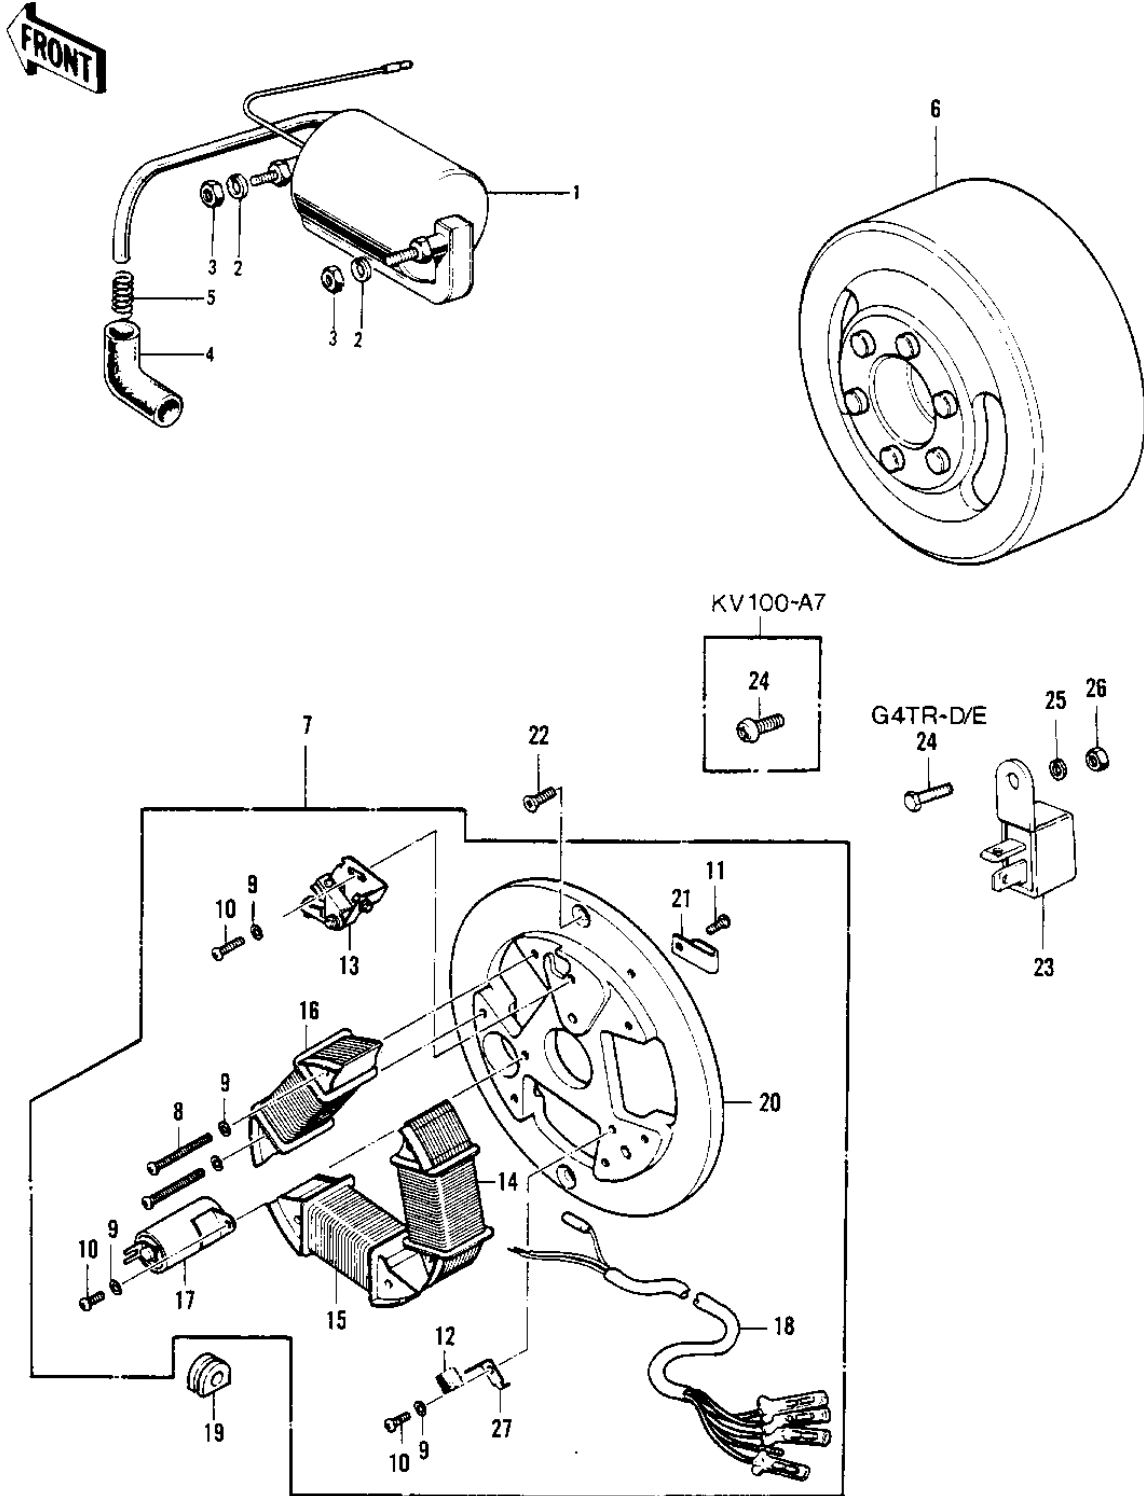

# 1974 G4TR-D PARTS DIAGRAM

IGNITION/GENERATOR 1/2 ('74-'75)

# 1974 G4TR-D PARTS LIST

IGNITION/GENERATOR 1/2 ('74-'75)

ITEM NAME	PART NUMBER	QUANTITY
COIL,IGNITION (Ref # 1)	21121-1047	
COIL,IGNITION (Ref # 1)	21121-1047	
WASHER SPRING 6MM (Ref # 2)	461F0600	
NUT 6MM (Ref # 3)	311B0600	
CAP SPARK PLUG (Ref # 4)	21130-009	
SPRING-SPARK PLUG CAP (Ref # 5)	92101-001	
MAGNETO ASSY (Ref # 6)	21002-1055	
FLYWHEEL (Ref # 6)	21050-016	
FLYWHEEL (Ref # 6)	21050-017	
MAGNETO ASSY (Ref # 7)	21002-1055	
MAGNETO ASSY (Ref # 7)	21002-1055	
STATOR ASSY (Ref # 7)	21003-027	
STATOR ASSY (Ref # 7)	21003-025	
SCREW PAN HEAD 4X30 (Ref # 8)	220E0430	
WASHER SPRING 4MM (Ref # 9)	461F0400	
SCREW PAN HEAD 4X6 (Ref # 10)	220B0406	
SCREW-PAN-CRSOSS,4X12 (Ref # 11)	220B0412	
FELT OIL (Ref # 12)	21019-005	
BREAKER ASSY CONTACT (Ref # 13)	21008-006	
COIL PRIMARY (Ref # 14)	21049-006	
COIL A,LIGHTING (Ref # 14)	21047-022	
COIL,LIGHTING (Ref # 14)	21047-1007	
COIL,LIGHTING (Ref # 14)	21047-1007	
COIL LIGHTING A (Ref # 15)	21047-010	
COIL A LIGHTING (Ref # 15)	21047-019	
COIL LIGHTING B (Ref # 16)	21047-011	
COIL,EXCITING (Ref # 16)	21049-1004	
COIL,EXCITING (Ref # 16)	21049-1004	
CONDENSER (Ref # 17)	21013-006	

## 1974 G4TR-D PARTS LIST

IGNITION/GENERATOR 1/2 ('74-'75)

ITEM NAME	PART NUMBER	QUANTITY
WIRING HARNESS,MAGNTO (Ref # 18)	21029-025	
WIRING HARNESS,MAGNT (Ref # 18)	21029-028	
WIRING HARNESS,MAGNT (Ref # 18)	21029-028	
GROMMET WIRING HARN (Ref # 19)	21017-002	
PLATE-COIL,MAGNETO (Ref # 20)	21048-1002	
PLATE-COIL,MAGNETO (Ref # 20)	21048-1002	
CLAMP WIRING HARNESS (Ref # 21)	21037-002	
SCREW CNTSNK HD 6X14 (Ref # 22)	221B0614	
RECTIFIER (Ref # 23)	21061-015	
BOLT HEX HEAD 5X10 (Ref # 24)	110B0510	
SCREW PAN HEAD 5X10 (Ref # 24)	220B0510	
WASHER SPRING 5MM (Ref # 25)	461F0500	
NUT,5MM (Ref # 26)	311B0500	
HOLDER,OIL FELT (Ref # 27)	21038-002	