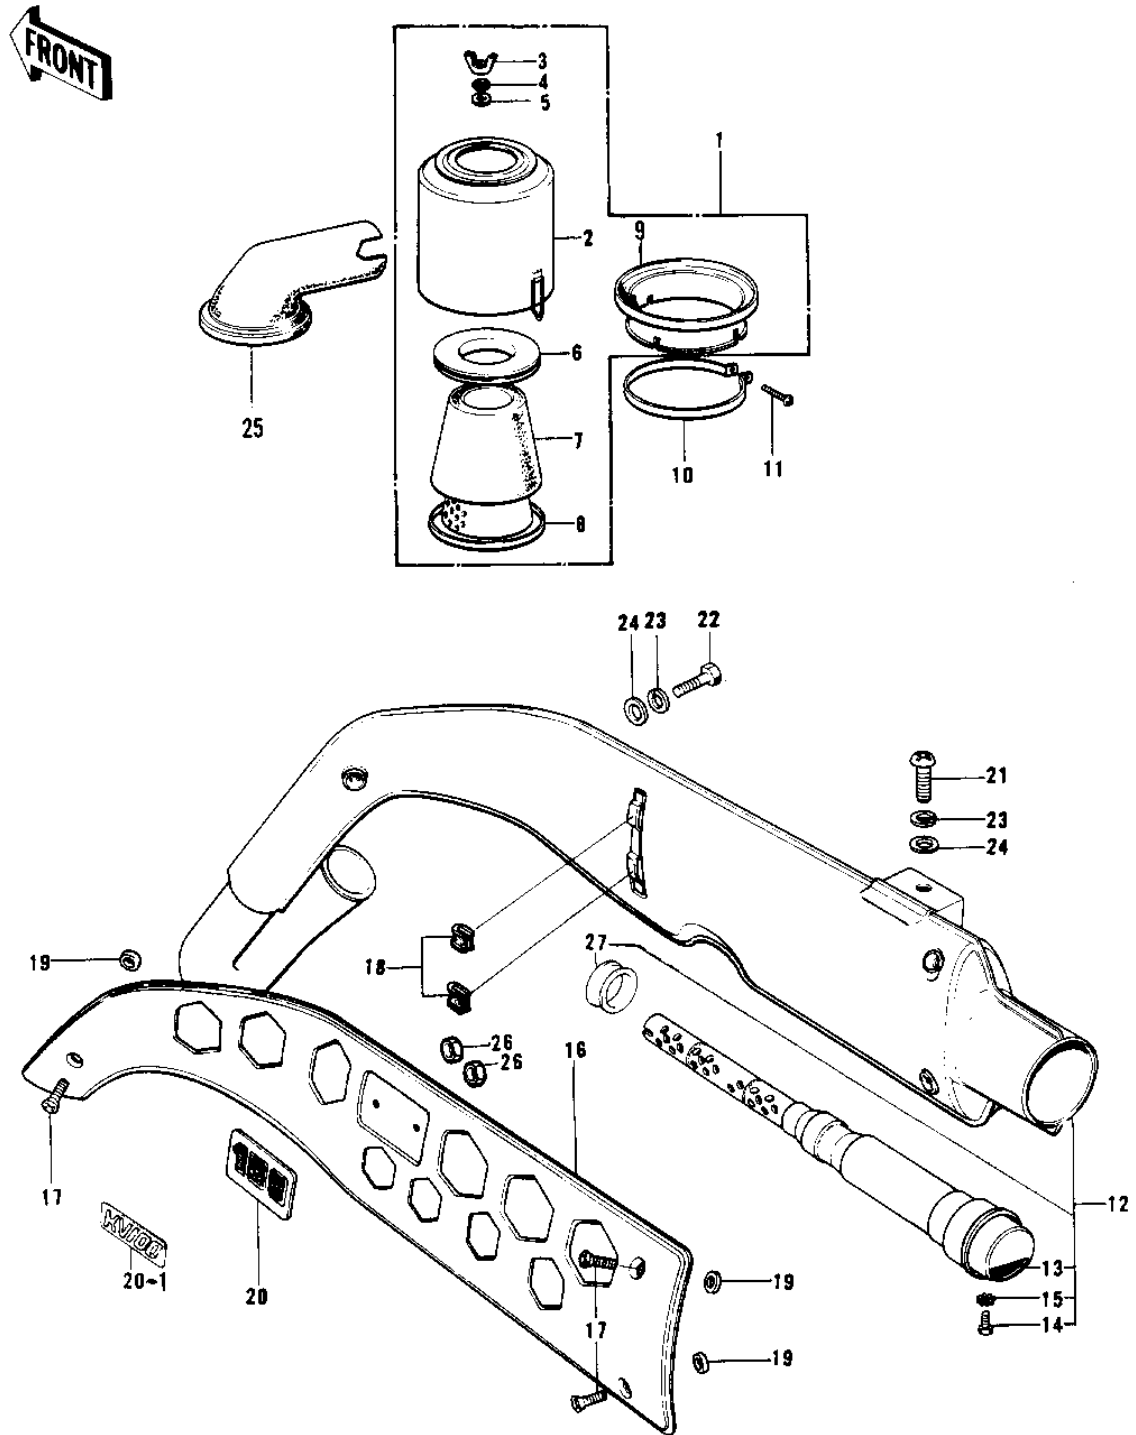

1976 KV100-A7

PARTS DIAGRAM

AIR CLEANER/MUFFLER ('74-'75)

1976 KV100-A7

PARTS LIST

AIR CLEANER/MUFFLER ('74-'75)

ITEM NAME	PART NUMBER	QUANTITY
AIR CLEANER ASSY,CR (Ref # 1)	11010-059-79	1
BODY-AIR CLEANER,CR (Ref # 2)	11011-010-79	1
NUT-WING,6MM (Ref # 3)	92015-030	1
WASHER SPRING 6MM (Ref # 4)	461F0600	1
WASHER PLAIN 6MM (Ref # 5)	411B0600	1
CAP-AIR CLEANER (Ref # 6)	11012-031	1
ELEMENT,AIR,CLNR (Ref # 7)	11013-037	1
HOLDER-AIR CLEANER (Ref # 8)	11014-008	1
CAP AIR CLEANER B (Ref # 9)	11012-013	1
CLAMP AIR CLEANER (Ref # 10)	92037-018	1
SCREW PAN HEAD 6X25 (Ref # 11)	220B0625	1
MUFFLER ASSY,F.BLACK (Ref # 12)	18001-104-21	1
BAFFLE TUBE (Ref # 13)	18033-078	1
BOLT,6X10 (Ref # 14)	112G0610	1
WASHER LOCK 6MM (Ref # 15)	464H0600	1
COVER,MUFFLER (Ref # 16)	18057-046	1
COVER,MUFFLER (Ref # 16)	18057-046	1
SCREW PAN HEAD 6X10 (Ref # 17)	221E0610	3
INSULATOR (Ref # 18)	18065-007	2
INSULATOR (Ref # 19)	18065-001	3
EMBLEM,MUFFLER COVER (Ref # 20)	56018-161	1
MARK,OIL TANK (Ref # 20-1)	56018-1109	1
SCREW-PAN HEAD,8X16 (Ref # 21)	220B0816	1
BOLT-SMALL-UPSET,8X16 (Ref # 22)	115G0816	1
BOLT-SMALL-UPSET,8X18 (Ref # 22)	115G0818	1
WASHER SPRING 8MM (Ref # 23)	461F0800	2
WASHER SPRING 8MM (Ref # 23)	461F0800	2
WASHER PLAIN 8MM (Ref # 24)	411B0800	2
WASHER PLAIN 8MM (Ref # 24)	410B0800	2

1976 KV100-A7

PARTS LIST

AIR CLEANER/MUFFLER ('74-'75)

ITEM NAME	PART NUMBER	QUANTITY
AIR DUCT (Ref # 25)	14073-003	1
NUT,LOCK,5MM (Ref # 26)	92018-004	2
BUSHING,RUBBER (Ref # 27)	92092-011	1