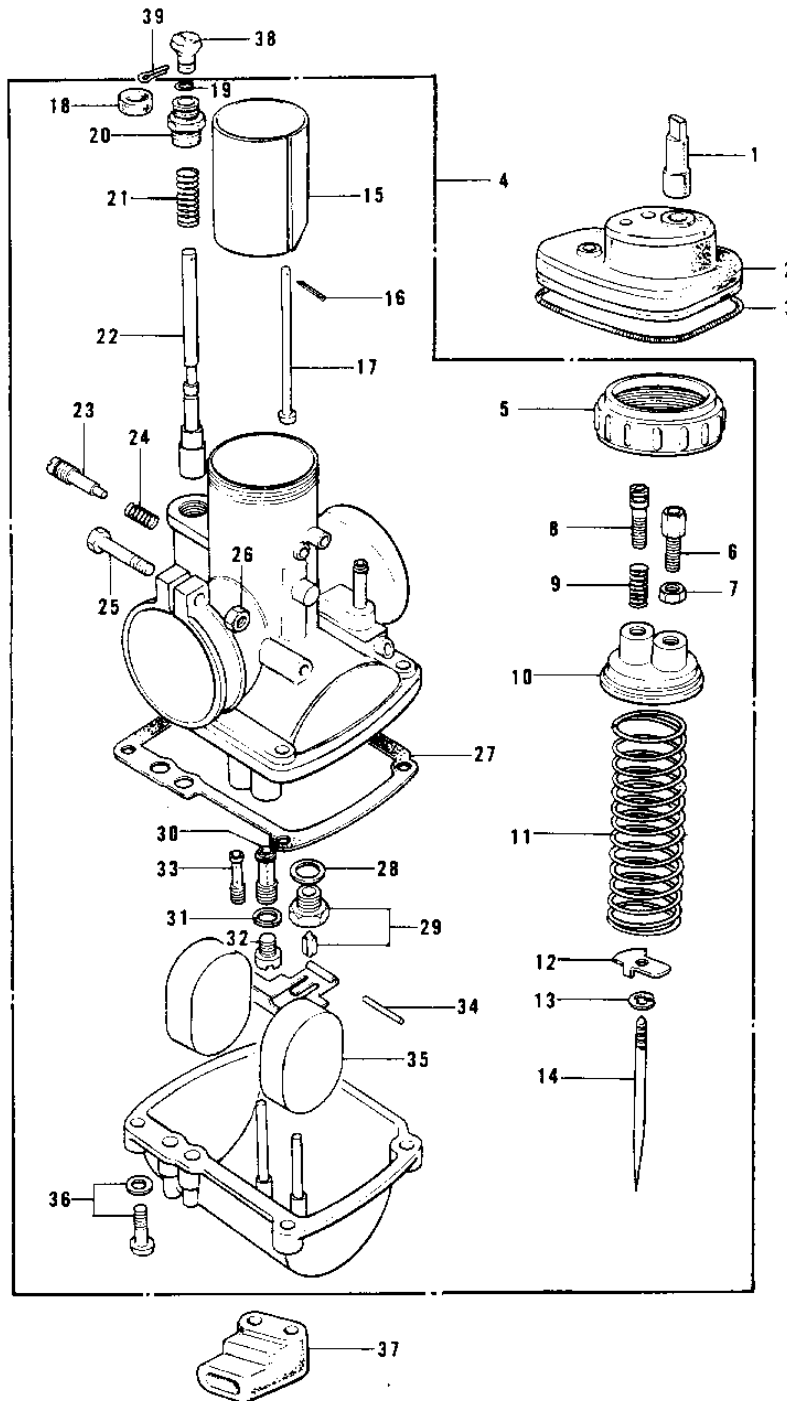

1976 KV100-A7

PARTS DIAGRAM

CARBURETOR G4TR-E, KV100-A7 ('74-'75)

G4TR-E, KV100-A7