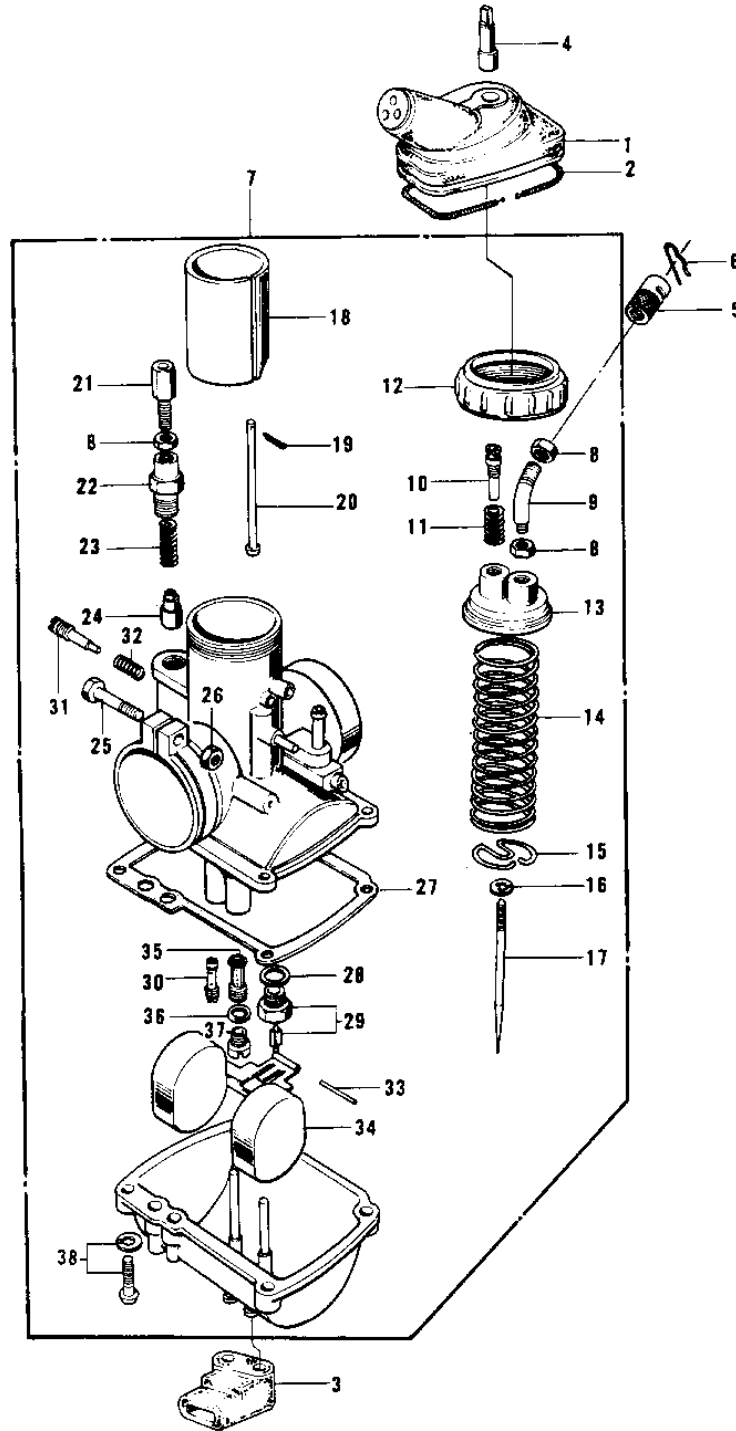

1976 KV100-A7

PARTS DIAGRAM

CARBURETOR G4TR-D ('74-'75)

G4TR-D

1976 KV100-A7

PARTS LIST

CARBURETOR G4TR-D ('74-'75)

ITEM NAME	PART NUMBER	QUANTITY
CAP,CARBURETOR (Ref # 1)	14038-033	1
SPRING COIL (Ref # 2)	92081-047	1
GROMMET,OVER FLOW (Ref # 3)	16136-007	1
PLUG,CARBURETOR CAP (Ref # 4)	16147-001	1
CABLE ADJUSTER (Ref # 5)	16002-007	1
CIRCLIP (Ref # 6)	92036-018	1
CARBURETOR ASSY (Ref # 7)	16001-196	1
NUT CABLE ADJUST LOCK (Ref # 8)	16003-004	3
CABLE GUIDE (Ref # 9)	16077-001	1
SCREW,THROTTLE STOP (Ref # 10)	16021-002	1
SPRING THR STOP SCREW (Ref # 11)	16022-005	1
CAP MIXING CHAMBER (Ref # 12)	16004-010	1
TOP MIXING CHAMBER (Ref # 13)	16005-005	1
SPRING THROTTLE VALVE (Ref # 14)	16006-013	1
SPRING SEAT,THRTL TL (Ref # 15)	16007-020	1
CIRCLIP (Ref # 16)	16008-010	1
JET NEEDLE 4EJ7 (Ref # 17)	16009-059	1
VALVE,THROTTLE CA2.0 (Ref # 18)	16025-057	1
PIN COTTER 1.2X10 (Ref # 19)	550D1210	1
ROD,THROTTLE VLV STP (Ref # 20)	16024-012	1
CABLE ADJUSTER (Ref # 21)	16002-002	1
CAP STARTER PLUNGER (Ref # 22)	16012-004	1
SPRING-PLUNGER (Ref # 23)	16013-003	1
PLUNGER-ENRICHNER (Ref # 24)	16016-002	1
SCREW CLAMP (Ref # 25)	16010-004	1
NUT 6MM (Ref # 26)	311B0600	1
GASKET,FLOAT CHAMBER (Ref # 27)	16019-021	1
WASHER VALVE SEAT (Ref # 28)	16029-002	1
FLOAT VALVE ASSY (Ref # 29)	16030-001	1

1976 KV100-A7

PARTS LIST

CARBURETOR G4TR-D ('74-'75)

ITEM NAME	PART NUMBER	QUANTITY
PILOT JET #17.5 ISO (Ref # 30)	92064-020	1
SCREW PILOT AIR ADJST (Ref # 31)	16014-002	1
SPRING-THR STOP SCREW (Ref # 32)	16022-007	1
FLOAT PIN (Ref # 33)	16032-003	1
FLOAT (Ref # 34)	16031-015	1
NEEDLE JET O-4 (Ref # 35)	16017-081	1
WASHER MAIN JET (Ref # 36)	16034-001	1
MAIN JET NO 75R (Ref # 37)	92063-109	1
SCREW-FLOAT CHAMBER (Ref # 38)	16033-012	4