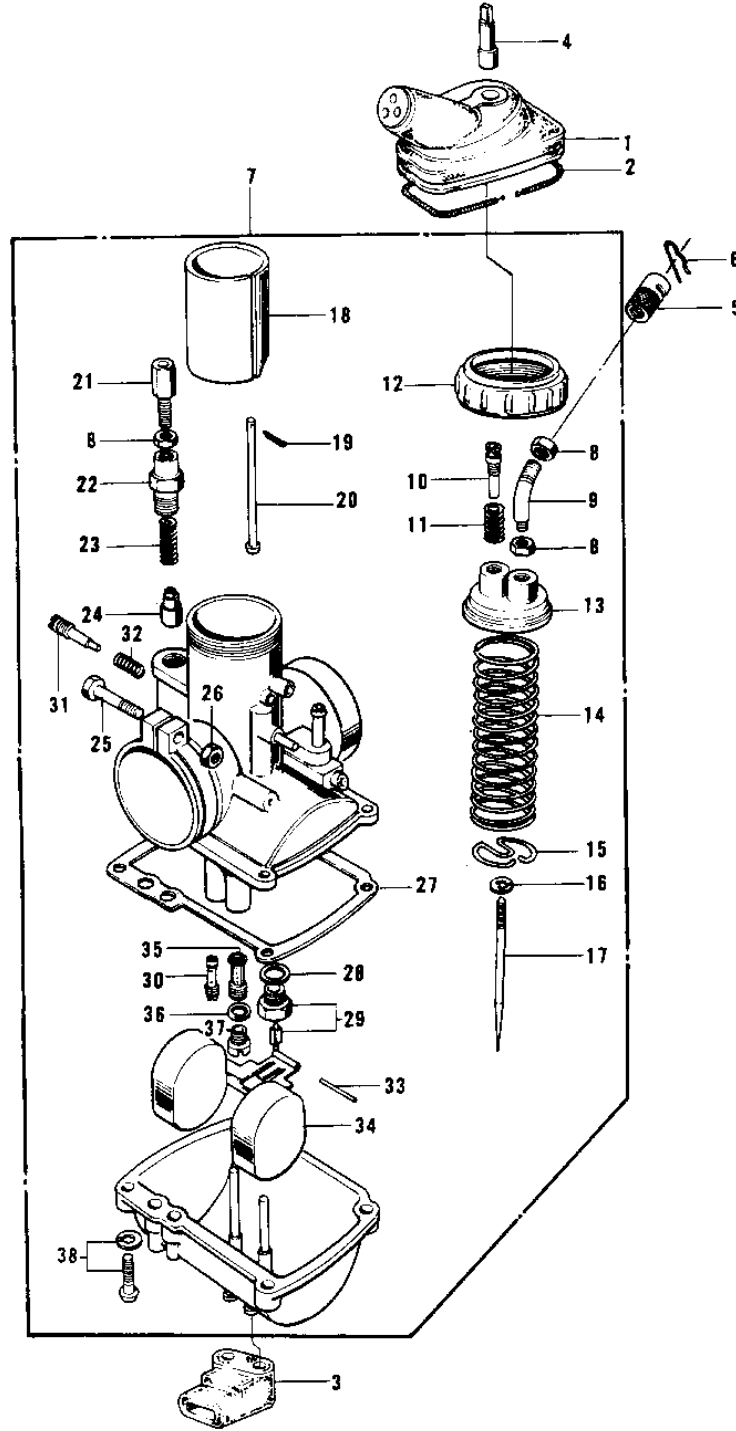

1975 G4TR-E PARTS DIAGRAM

CARBURETOR G4TR-D ('74-'75)

G4TR-D

1975 G4TR-E PARTS LIST

CARBURETOR G4TR-D ('74-'75)

ITEM NAME	PART NUMBER	QUANTITY
CAP,CARBURETOR (Ref # 1)	14038-033	1
SPRING COIL (Ref # 2)	92081-047	1
GROMMET,OVER FLOW (Ref # 3)	16136-007	1
PLUG,CARBURETOR CAP (Ref # 4)	16147-001	1
CABLE ADJUSTER (Ref # 5)	16002-007	1
CIRCLIP (Ref # 6)	92036-018	1
CARBURETOR ASSY (Ref # 7)	16001-196	1
NUT CABLE ADJUST LOCK (Ref # 8)	16003-004	3
CABLE GUIDE (Ref # 9)	16077-001	1
SCREW,THROTTLE STOP (Ref # 10)	16021-002	1
SPRING THR STOP SCREW (Ref # 11)	16022-005	1
CAP MIXING CHAMBER (Ref # 12)	16004-010	1
TOP MIXING CHAMBER (Ref # 13)	16005-005	1
SPRING THROTTLE VALVE (Ref # 14)	16006-013	1
SPRING SEAT,THRTL TL (Ref # 15)	16007-020	1
CIRCLIP (Ref # 16)	16008-010	1
JET NEEDLE 4EJ7 (Ref # 17)	16009-059	1
VALVE,THROTTLE CA2.0 (Ref # 18)	16025-057	1
PIN COTTER 1.2X10 (Ref # 19)	550D1210	1
ROD,THROTTLE VLV STP (Ref # 20)	16024-012	1
CABLE ADJUSTER (Ref # 21)	16002-002	1
CAP STARTER PLUNGER (Ref # 22)	16012-004	1
SPRING-PLUNGER (Ref # 23)	16013-003	1
PLUNGER-ENRICHNER (Ref # 24)	16016-002	1
SCREW CLAMP (Ref # 25)	16010-004	1
NUT 6MM (Ref # 26)	311B0600	1
GASKET,FLOAT CHAMBER (Ref # 27)	16019-021	1
WASHER VALVE SEAT (Ref # 28)	16029-002	1
FLOAT VALVE ASSY (Ref # 29)	16030-001	1

1975 G4TR-E PARTS LIST

CARBURETOR G4TR-D ('74-'75)

ITEM NAME	PART NUMBER	QUANTITY
PILOT JET #17.5 ISO (Ref # 30)	92064-020	1
SCREW PILOT AIR ADJST (Ref # 31)	16014-002	1
SPRING-THR STOP SCREW (Ref # 32)	16022-007	1
FLOAT PIN (Ref # 33)	16032-003	1
FLOAT (Ref # 34)	16031-015	1
NEEDLE JET O-4 (Ref # 35)	16017-081	1
WASHER MAIN JET (Ref # 36)	16034-001	1
MAIN JET NO 75R (Ref # 37)	92063-109	1
SCREW-FLOAT CHAMBER (Ref # 38)	16033-012	4