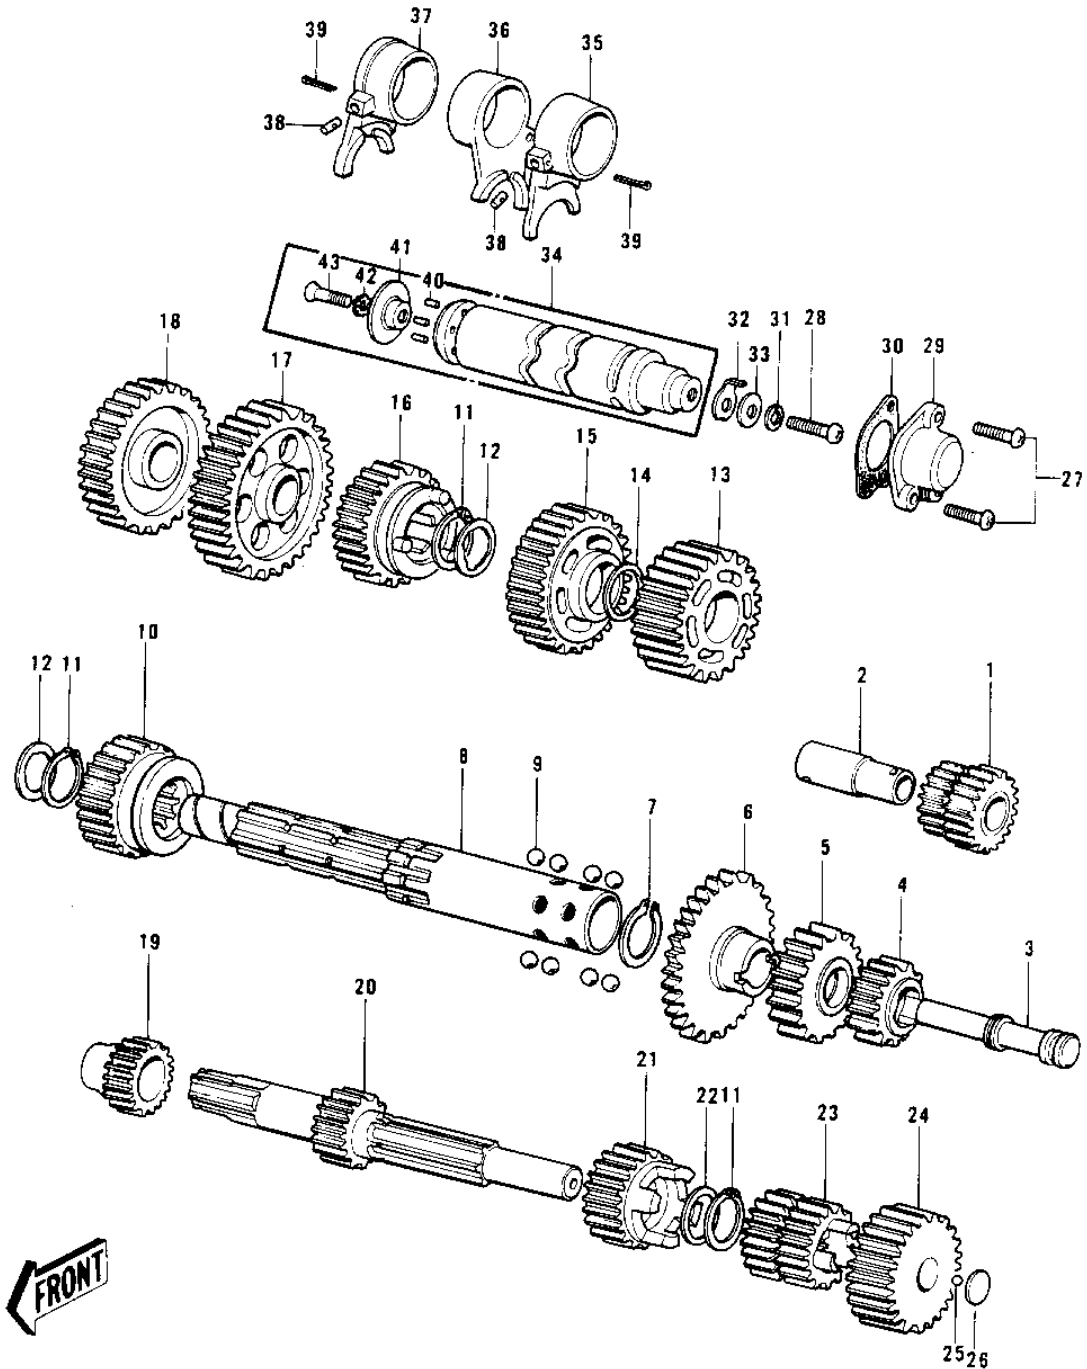

1972 G4TR-B PARTS DIAGRAM

TRANSMISSION/CHANGE DRUM 1/2 ('74-'75)

1972 G4TR-B PARTS LIST

TRANSMISSION/CHANGE DRUM 1/2 ('74-'75)

ITEM NAME	PART NUMBER	QUANTITY
GEAR COUNTER (Ref # 1)	13177-005	
GEAR,COUNTER SHAFT (Ref # 1)	13177-007	
SHAFT COUNTER (Ref # 2)	13180-001	
ROD,SHIFT (Ref # 3)	49047-1005	
GEAR LOW (Ref # 4)	13177-001	
GEAR,LOW (Ref # 4)	13177-006	
GEAR HIGH (Ref # 5)	13177-004	
ENGINE SPROCKET 15T (Ref # 6)	13144-038	
CIRCLIP 24MM (Ref # 7)	480J2400	
SHAFT-OUTPUT (Ref # 8)	13128-035	
BALL STEEL 5/16" (Ref # 9)	600A1000	
TOP GEAR OUTPUT SHAFT (Ref # 10)	13137-012	
CIRCLIP (Ref # 11)	92033-014	
WASHER-LOCK (Ref # 12)	92024-030	
3RD GEAR OUTPUT SHAFT (Ref # 13)	13133-005	
WASHER THRUST (Ref # 14)	92022-146	
2ND GEAR OUTPUT SHAFT (Ref # 15)	13131-008	
GEAR-TRANSMISSION SPU (Ref # 16)	13129-1708	
LOW GEAR OUTPUT SHAFT (Ref # 17)	13129-010	
IDLE GEAR (Ref # 18)	13073-004	
PINION KICKSTARTER (Ref # 19)	13075-004	
SHAFT,DRIVE (Ref # 20)	13127-032	
4TH GEAR,DRIVE (Ref # 21)	13129-1053	
WASHER THRUST (Ref # 22)	92022-118	
2ND&3RD GEAR,DRIVE (Ref # 23)	13129-1052	
GEAR,INPUT TOP,24T (Ref # 24)	13129-1927	
BALL STEEL 7/32" (Ref # 25)	600A0700	
WASHER THRUST (Ref # 26)	92022-115	
SCREW PAN HEAD 6X16 (Ref # 27)	220B0616	