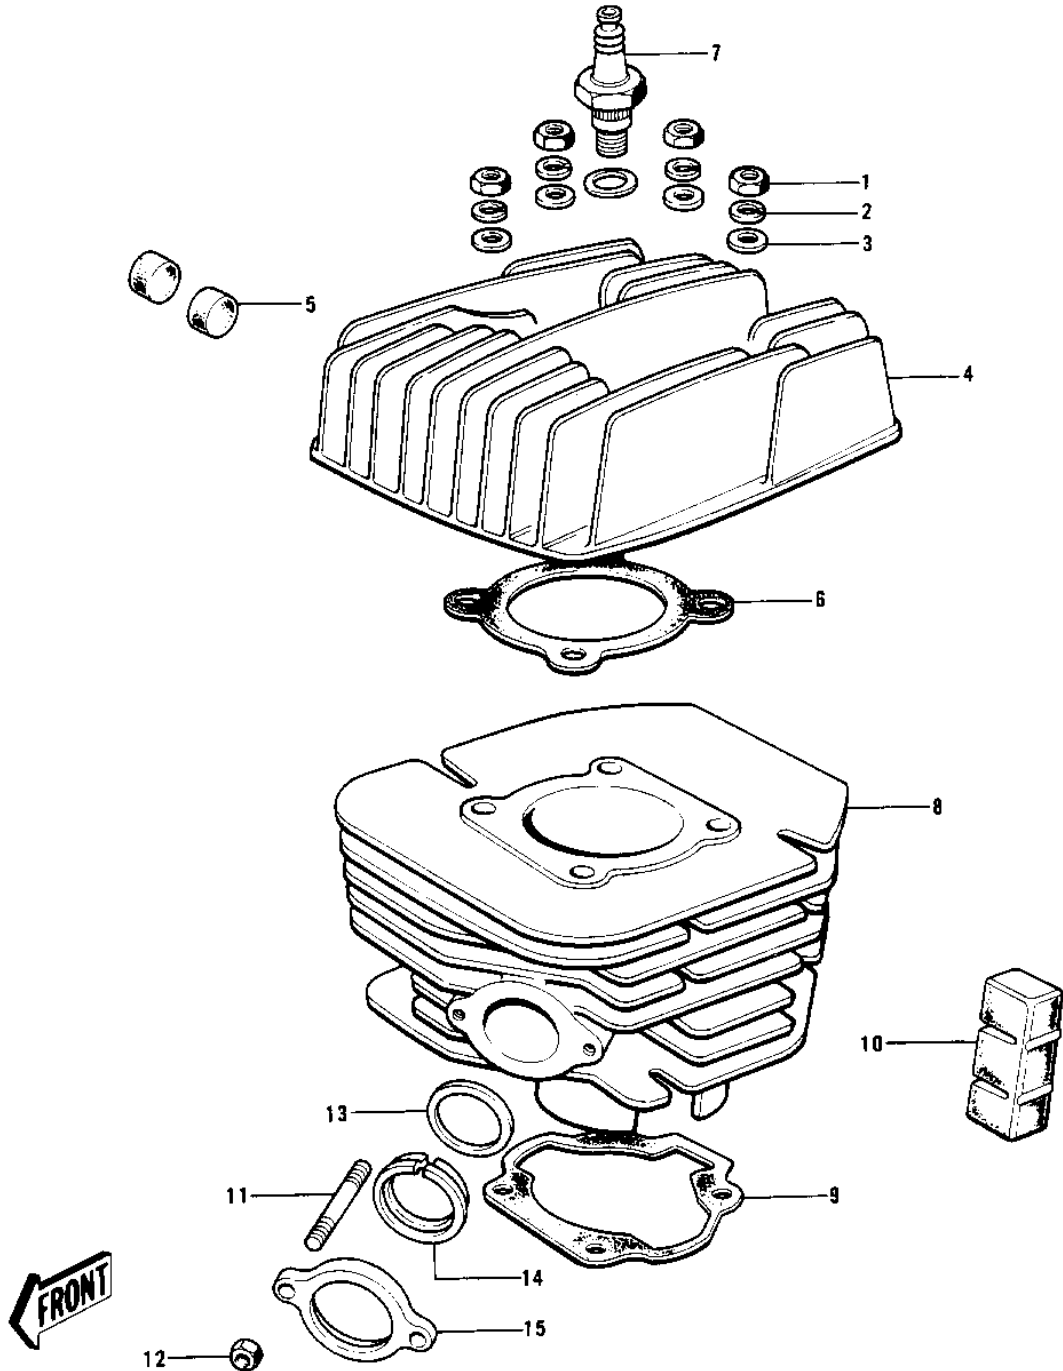

# 1972 G4TR-B PARTS DIAGRAM

CYLINDER HEAD/CYLINDER (74-75)

# 1972 G4TR-B PARTS LIST

CYLINDER HEAD/CYLINDER ('74-'75)

ITEM NAME	PART NUMBER	QUANTITY
NUT,8MM (Ref # 1)	311B0800	
WASHER SPRING 8MM (Ref # 2)	461F0800	
WASHER PLAIN 8MM (Ref # 3)	410B0800	
CYLINDER HEAD,F.BLACK (Ref # 4)	11001-090-21	
DAMPER RUBBER-CYL-HD (Ref # 5)	92075-109	
GASKET CYLINDER HEAD (Ref # 6)	11004-033	
SPARK PLUG B7HS (Ref # 7)	B7HS	
CYLINDER,FLAT BLACK (Ref # 8)	11005-115-21	
CYLINDER-ENGINE (Ref # 8)	11005-1141	
GASKET,CYLINDER BASE (Ref # 9)	11060-1200	
DAMPER RUBBER,CYLINDR (Ref # 10)	92075-213	
STUD,6MM (Ref # 11)	92004-051	
NUT (Ref # 12)	92019-008	
GASKET,EXHAUST PIPE (Ref # 13)	11009-1992	
INSERT,EXH PIPE HLDR (Ref # 14)	18070-009	
HOLDER,EXH PIPE,BLACK (Ref # 15)	18069-052-21	