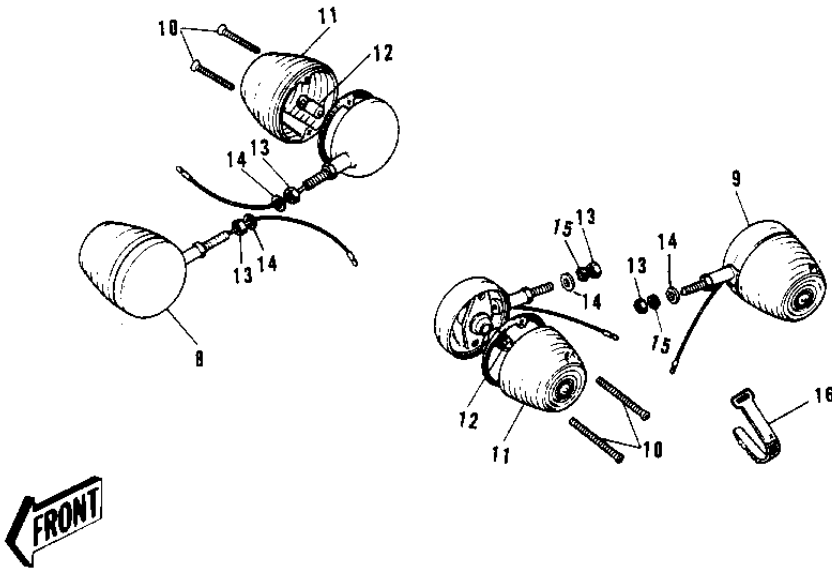

1972 G4TR-B PARTS DIAGRAM

TURN SIGNALS G4TR-B OPTIONAL ('70-'73)

10

G4TR

1972 G4TR-B PARTS LIST

TURN SIGNALS G4TR-B OPTIONAL ('70-'73)

ITEM NAME	PART NUMBER	QUANTITY
UNAVAILABLE IN PRICE BOOK (Ref # 1)	32064-005	
BOLT, HEX HEAD, 6 X 16 (Ref # 2)	110B0600	
WASHER PLAIN 6MM (Ref # 3)	411B0600	
RELAY TURN SIGNAL (Ref # 4)	27002-005	
WASHER 6.5X20X1.6T (Ref # 5)	92022-125	
WASHER SPRING 6MM (Ref # 6)	461F0600	
NUT 6MM (Ref # 7)	311B0600	
LAMP-FRNT TURN SIGNAL (Ref # 8)	23040-031	
LAMP-REAR TURN SIGNAL (Ref # 9)	23043-028	
SCREW OVL CNTSNK 3X15 (Ref # 10)	222B0315A	
LENS TURN SIGNAL LAMP (Ref # 11)	23048-011	
BULB,6V 8W (Ref # 12)	92069-042	
NUT,10MM (Ref # 13)	315N1000	
WASHER PLAIN 10MM (Ref # 14)	410B1000	
WASHER SPRING 10MM (Ref # 15)	461F1000	
BAND,SHORT (Ref # 16)	92072-030	