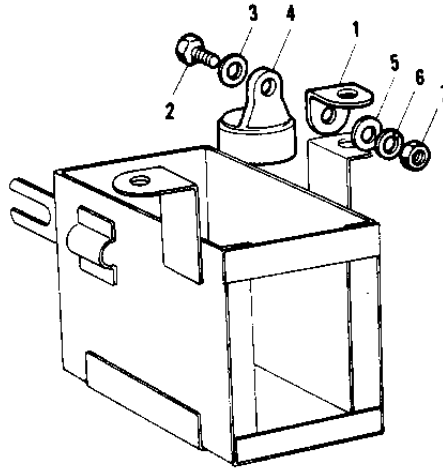

1972 G4TR-B PARTS DIAGRAM

TURN SIGNALS G4TR-B OPTIONAL ('70-'73)

10

G4TR

1972 G4TR-B PARTS LIST

TURN SIGNALS G4TR-B OPTIONAL ('70-'73)

ITEM NAME	PART NUMBER	QUANTITY
UNAVAILABLE IN PRICE BOOK (Ref # 1)	32064-005	
BOLT, HEX HEAD, 6 X 16 (Ref # 2)	110B0600	
WASHER PLAIN 6MM (Ref # 3)	411B0600	
RELAY TURN SIGNAL (Ref # 4)	27002-005	
WASHER 6.5X20X1.6T (Ref # 5)	92022-125	
WASHER SPRING 6MM (Ref # 6)	461F0600	
NUT 6MM (Ref # 7)	311B0600	
LAMP-FRNT TURN SIGNAL (Ref # 8)	23040-031	
LAMP-REAR TURN SIGNAL (Ref # 9)	23043-028	
SCREW OVL CNTSNK 3X15 (Ref # 10)	222B0315A	
LENS TURN SIGNAL LAMP (Ref # 11)	23048-011	
BULB,6V 8W (Ref # 12)	92069-042	
NUT,10MM (Ref # 13)	315N1000	
WASHER PLAIN 10MM (Ref # 14)	410B1000	
WASHER SPRING 10MM (Ref # 15)	461F1000	
BAND,SHORT (Ref # 16)	92072-030	