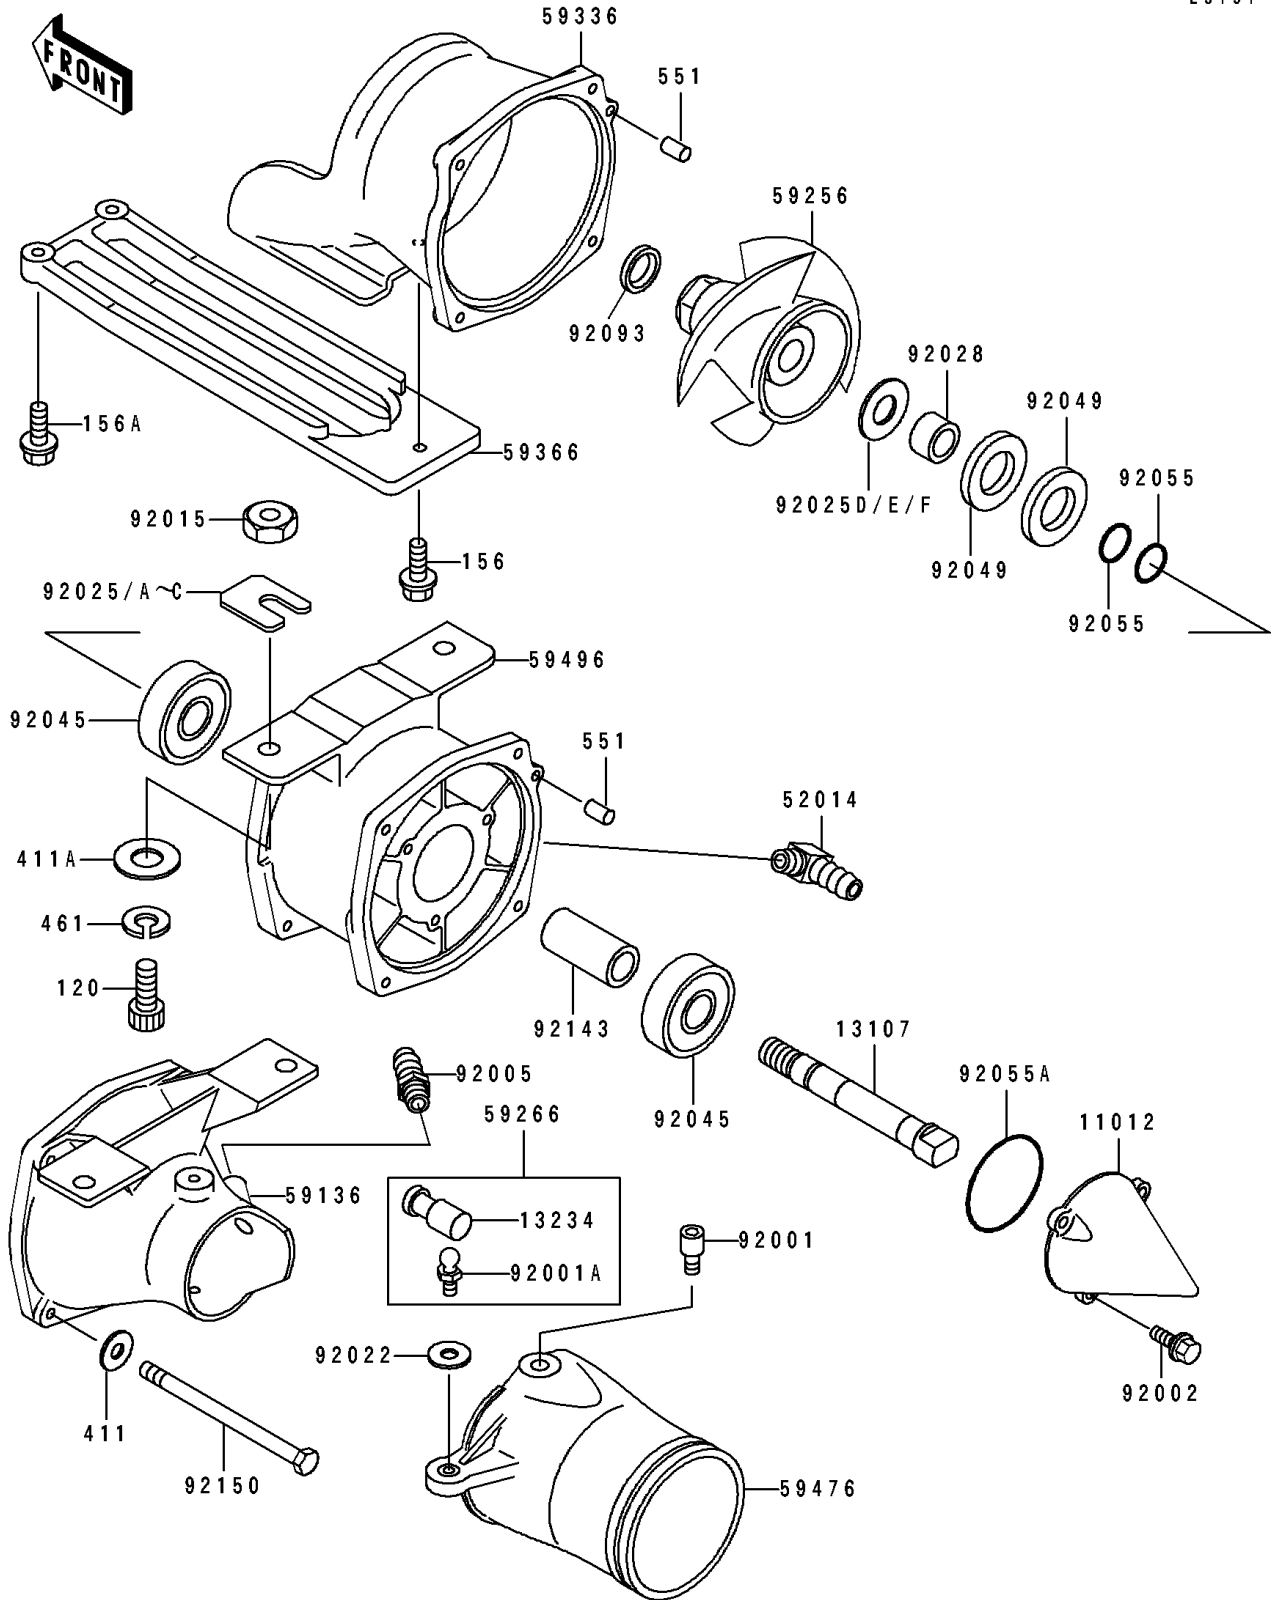

1991 550 SX PARTS DIAGRAM

Jet Pump

E3191

1991 550 SX PARTS LIST

Jet Pump

ITEM NAME	PART NUMBER	QUANTITY
CAP,JET PUMP (Ref # 11012)	11012-3738	1
SHAFT,JET PUMP (Ref # 13107)	13107-3721	1
SHAFT-COMP,JOINT (Ref # 13234)	13234-3708	1
ELBOW (Ref # 52014)	52014-3708	1
NOZZLE-PUMP (Ref # 59136)	59136-3713	1
IMPELLER (Ref # 59256)	59256-3711	1
JOINT-BALL (Ref # 59266)	59266-3707	1
CASE-PUMP (Ref # 59336)	59336-3702	1
GRATE (Ref # 59366)	59366-3001	1
NOZZLE-STRG (Ref # 59476)	59476-3702	1
VANE-GUIDE (Ref # 59496)	59496-3702	1
BOLT,SOCKET,6X11 (Ref # 92001)	92001-3701	1
BOLT,BALL,6MM (Ref # 92001A)	92001-3703	1
BOLT,6X16 (Ref # 92002)	92002-3728	1
FITTING,HOSE (Ref # 92005)	92005-3712	1
NUT,10MM (Ref # 92015)	92015-3005	1
WASHER (Ref # 92022)	92022-567	1
SHIM,T=0.3MM (Ref # 92025)	92025-3701	1
SHIM,T=0.5MM (Ref # 92025A)	92025-3702	1
SHIM,T=1.0MM (Ref # 92025B)	92025-3703	1
SHIM,T=1.5MM (Ref # 92025C)	92025-3704	1
SHIM,T=1.0 (Ref # 92025D)	92025-3717	1
SHIM,T=1.5 (Ref # 92025E)	92025-3718	1
SHIM,T=2.0 (Ref # 92025F)	92025-3719	1
BUSHING,17X25X15 (Ref # 92028)	92028-3717	1
BEARING-BALL,#63032RD (Ref # 92045)	92045-3706	1
SEAL-OIL,TCV-25476 (Ref # 92049)	92049-3711	1
RING-O,13X1.9 (Ref # 92055)	92055-1021	1
RING-O (Ref # 92055A)	92055-3706	1

1991 550 SX PARTS LIST

Jet Pump

ITEM NAME	PART NUMBER	QUANTITY
SEAL (Ref # 92093)	92093-3702	1
COLLAR,17.4X25.4X53 (Ref # 92143)	92143-3708	1
BOLT,6X125 (Ref # 92150)	92150-3784	1
BOLT-SOCKET (Ref # 120)	120R1025	1
BOLT-WP,6X12 (Ref # 156)	156R0612	1
BOLT-WP (Ref # 156A)	156R0630	1
WASHER-PLAIN,6MM (Ref # 411)	411S0600	1
WASHER-PLAIN,10MM (Ref # 411A)	411S1000	1
WASHER-SPRING,10MM (Ref # 461)	461S1000	1
PIN-DOWEL (Ref # 551)	551R0612	1