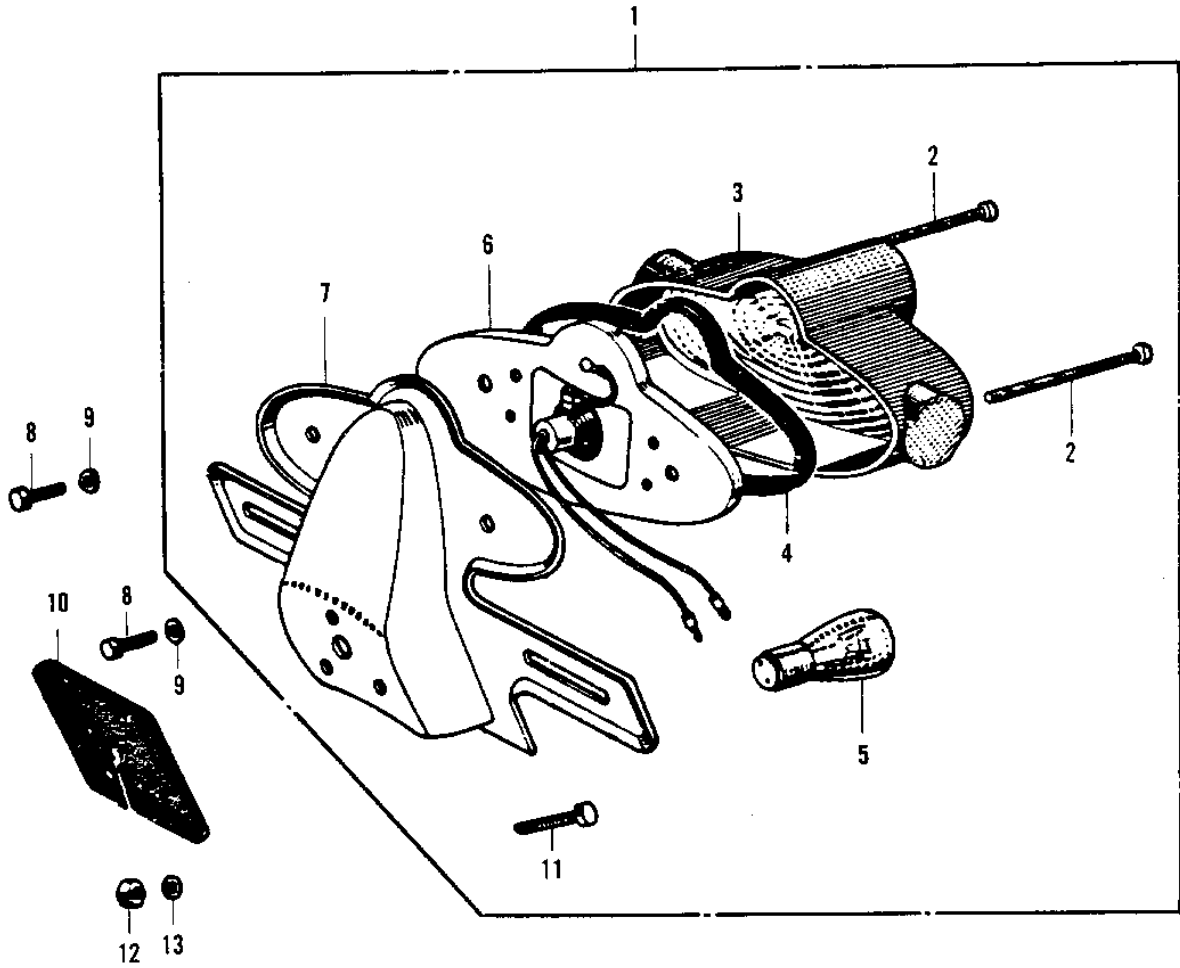

# 1972 G4TR-B PARTS DIAGRAM

TAILLIGHT G4TR/A (70-'73)

**G4TR.**

# 1972 G4TR-B PARTS LIST

TAILLIGHT G4TR/A ('70-'73)

ITEM NAME	PART NUMBER	QUANTITY
LAMP ASSY-TAIL,BLACK (Ref # 1)	23024-019-21	
SCREW PAN HEAD 4X50 (Ref # 2)	220E0450	
LENS TAIL LAMP (Ref # 3)	23026-010	
GASKET TAIL LAMP (Ref # 4)	23028-008	
BULB 6V 3/21CP (Ref # 5)	92069-023	
SOCKET TAIL LAMP (Ref # 6)	23027-009	
BKT LICENSE PLT BLACK (Ref # 7)	23036-007-10	
BKT LICENSE PLT (Ref # 7)	23036-002	
BOLT HEX HEAD 5X10 (Ref # 8)	110B0510	
WASHER SPRING 5MM (Ref # 9)	461F0500	
DAMPER-TAIL LAMP SHCK (Ref # 10)	35039-005	
BOLT-UPSET (Ref # 11)	112G0630	
NUT 6MM (Ref # 12)	312B0600	
WASHER 6.5X20X1.6T (Ref # 13)	92022-125	