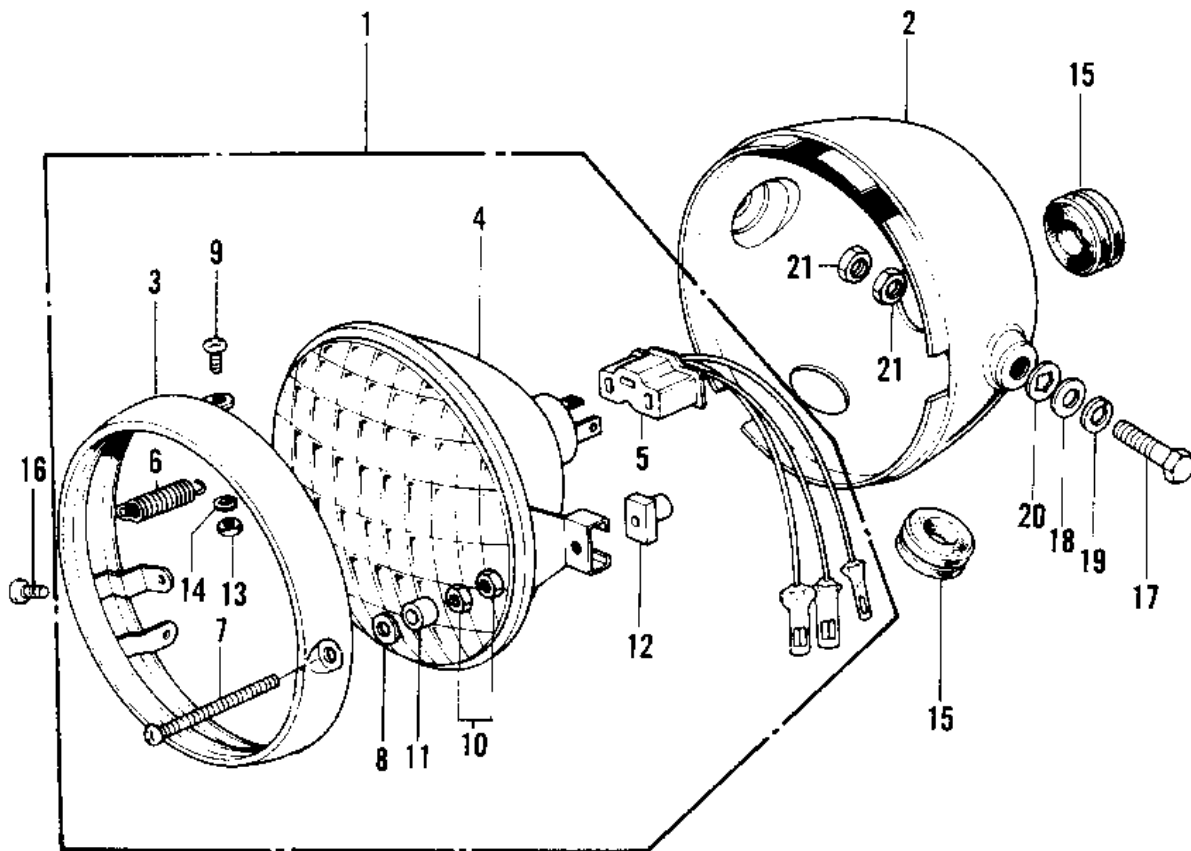

1976 KV100-A7

PARTS DIAGRAM HEADLIGHT ('70-'73)

1976 KV100-A7

PARTS LIST

HEADLIGHT ('70-'73)

ITEM NAME	PART NUMBER	QUANTITY
LAMP UNIT HEAD (Ref # 1)	23003-009	1
CASE-HEAD LAMP,BLACK (Ref # 2)	23005-021-21	1
RIM HEAD LAMP (Ref # 3)	23006-020	1
SEALED BEAM UNIT (Ref # 4)	23007-023	1
SOCKET ASSY,HD LIGHT (Ref # 5)	23008-044	1
SOCKET ASSY,HD LIGHT (Ref # 5)	23008-044	1
SPRING LENS FITTING (Ref # 6)	23014-008	1
SCREW ADJUST (Ref # 7)	23019-013	1
WASHER ADJUST (Ref # 8)	23021-007	1
SCREW FITTING (Ref # 9)	23019-014	2
NUT ADJUST (Ref # 10)	23020-013	2
WASHER FITTING (Ref # 11)	23058-001	1
NUT ADJUST (Ref # 12)	23020-012	1
NUT,4MM (Ref # 13)	311B0400	2
WASHER SPRING 4MM (Ref # 14)	461F0400	2
GROMMET WIRING HARNES (Ref # 15)	23023-007	2
SCREW OVL CNTSNK 5X8 (Ref # 16)	222E0508A	1
BOLT HEX HEAD 10X20 (Ref # 17)	113N1020	2
WASHER PLAIN 10MM (Ref # 18)	411B1000	2
WASHER SPRING 10MM (Ref # 19)	461F1000	2
WASHER LOCK 10MM (Ref # 20)	463H1000	2
NUT 10MM (Ref # 21)	92016-027	2