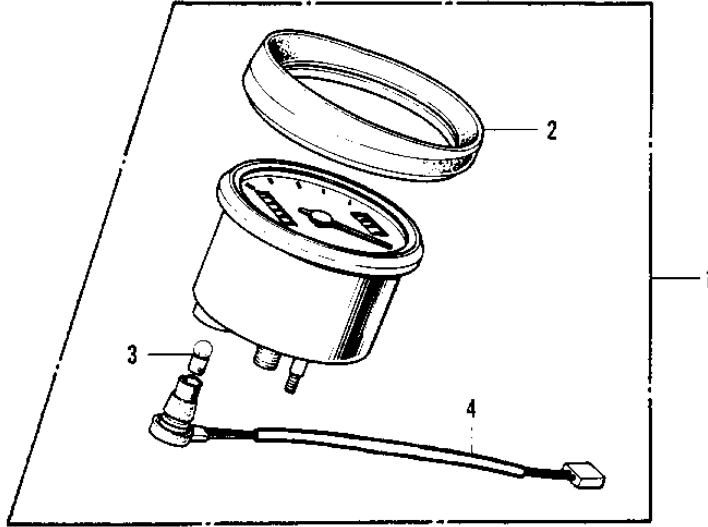

# 1972 G4TR-B PARTS DIAGRAM

METERS/IGNITION SWITCH G4TR-C ('70-'73)

**G4TR**

# 1972 G4TR-B PARTS LIST

METERS/IGNITION SWITCH G4TR-C ('70-'73)

ITEM NAME	PART NUMBER	QUANTITY
SPEEDOMETER ASSY,MPH (Ref # 1)	25001-049	
UNAVAILABLE IN PRICE BOOK (Ref # 1)	25001-054	
COVER-SPEEDOMETER (Ref # 2)	25012-003	
BULB-6V 3W (Ref # 3)	92069-053	
SOCKET-SPEEDOMETER (Ref # 4)	25011-022	
WASHER PLAIN 8MM (Ref # 5)	411B0800	
DAMPER RUBBER (Ref # 6)	92075-065	
DAMPER RUBBER (Ref # 7)	92075-066	
WASHER PL 5.5X20X1.2 (Ref # 8)	92022-104	
WASHER SPRING 5MM (Ref # 9)	461F0500	
NUT,5MM (Ref # 10)	311B0500	
BRACKET-SPEEDOMETER (Ref # 11)	25008-016	
BOLT-HEX HEAD,6MM (Ref # 12)	92003-069	
WASHER PLAIN 8MM (Ref # 13)	410B0800	
DAMPER RUBBER-BRACKET (Ref # 14)	25019-007	
DAMPER RUBB SPEEDMETR (Ref # 15)	92075-035	
SHOCK DAMPER (Ref # 16)	25019-009	
SWITCH ASSY,IGNITION (Ref # 17)	27005-067	
SWITCH ASSY,IGNITION (Ref # 17)	27005-067	
KEY SET,#170 (Ref # 18)	27008-042-70	
KEY SET,#174 (Ref # 18)	27008-042-74	
KEY,BLANK (Ref # 18)	27008-1024	
KEY,BLANK (Ref # 18)	27008-1025	
BULB-6V 3W (Ref # 19)	92069-053	
BULB 6V 1.5W (Ref # 20)	92069-024	
SOCKET-IGNITION SW. (Ref # 21)	27024-001	
DAMPER RUBBER-SWITCH (Ref # 22)	27025-001	
SCREW-PAN HEAD,6MM (Ref # 23)	92011-026	