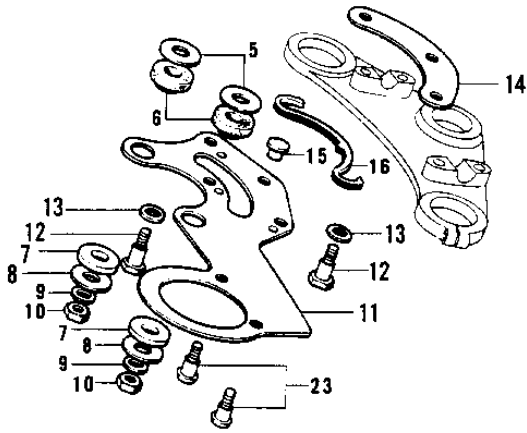

# 1972 G4TR-B PARTS DIAGRAM

METERS/IGNITION SWITCH G4TR-C ('70-'73)

**G4TR**

# 1972 G4TR-B PARTS LIST

METERS/IGNITION SWITCH G4TR-C ('70-'73)

ITEM NAME	PART NUMBER	QUANTITY
SPEEDOMETER ASSY,MPH (Ref # 1)	25001-049	
UNAVAILABLE IN PRICE BOOK (Ref # 1)	25001-054	
COVER-SPEEDOMETER (Ref # 2)	25012-003	
BULB-6V 3W (Ref # 3)	92069-053	
SOCKET-SPEEDOMETER (Ref # 4)	25011-022	
WASHER PLAIN 8MM (Ref # 5)	411B0800	
DAMPER RUBBER (Ref # 6)	92075-065	
DAMPER RUBBER (Ref # 7)	92075-066	
WASHER PL 5.5X20X1.2 (Ref # 8)	92022-104	
WASHER SPRING 5MM (Ref # 9)	461F0500	
NUT,5MM (Ref # 10)	311B0500	
BRACKET-SPEEDOMETER (Ref # 11)	25008-016	
BOLT-HEX HEAD,6MM (Ref # 12)	92003-069	
WASHER PLAIN 8MM (Ref # 13)	410B0800	
DAMPER RUBBER-BRACKET (Ref # 14)	25019-007	
DAMPER RUBB SPEEDMETR (Ref # 15)	92075-035	
SHOCK DAMPER (Ref # 16)	25019-009	
SWITCH ASSY,IGNITION (Ref # 17)	27005-067	
SWITCH ASSY,IGNITION (Ref # 17)	27005-067	
KEY SET,#170 (Ref # 18)	27008-042-70	
KEY SET,#174 (Ref # 18)	27008-042-74	
KEY,BLANK (Ref # 18)	27008-1024	
KEY,BLANK (Ref # 18)	27008-1025	
BULB-6V 3W (Ref # 19)	92069-053	
BULB 6V 1.5W (Ref # 20)	92069-024	
SOCKET-IGNITION SW. (Ref # 21)	27024-001	
DAMPER RUBBER-SWITCH (Ref # 22)	27025-001	
SCREW-PAN HEAD,6MM (Ref # 23)	92011-026	