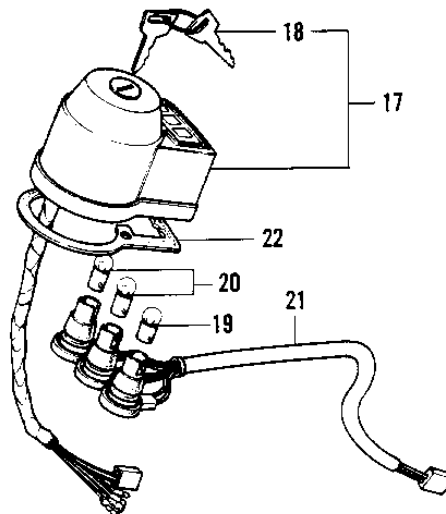

# 1972 G4TR-B PARTS DIAGRAM

METERS/IGNITION SWITCH G4TR-C ('70-'73)

**G4TR**

# 1972 G4TR-B PARTS LIST

METERS/IGNITION SWITCH G4TR-C ('70-'73)

ITEM NAME	PART NUMBER	QUANTITY
SPEEDOMETER ASSY,MPH (Ref # 1)	25001-049	
UNAVAILABLE IN PRICE BOOK (Ref # 1)	25001-054	
COVER-SPEEDOMETER (Ref # 2)	25012-003	
BULB-6V 3W (Ref # 3)	92069-053	
SOCKET-SPEEDOMETER (Ref # 4)	25011-022	
WASHER PLAIN 8MM (Ref # 5)	411B0800	
DAMPER RUBBER (Ref # 6)	92075-065	
DAMPER RUBBER (Ref # 7)	92075-066	
WASHER PL 5.5X20X1.2 (Ref # 8)	92022-104	
WASHER SPRING 5MM (Ref # 9)	461F0500	
NUT,5MM (Ref # 10)	311B0500	
BRACKET-SPEEDOMETER (Ref # 11)	25008-016	
BOLT-HEX HEAD,6MM (Ref # 12)	92003-069	
WASHER PLAIN 8MM (Ref # 13)	410B0800	
DAMPER RUBBER-BRACKET (Ref # 14)	25019-007	
DAMPER RUBB SPEEDMETR (Ref # 15)	92075-035	
SHOCK DAMPER (Ref # 16)	25019-009	
SWITCH ASSY,IGNITION (Ref # 17)	27005-067	
SWITCH ASSY,IGNITION (Ref # 17)	27005-067	
KEY SET,#170 (Ref # 18)	27008-042-70	
KEY SET,#174 (Ref # 18)	27008-042-74	
KEY,BLANK (Ref # 18)	27008-1024	
KEY,BLANK (Ref # 18)	27008-1025	
BULB-6V 3W (Ref # 19)	92069-053	
BULB 6V 1.5W (Ref # 20)	92069-024	
SOCKET-IGNITION SW. (Ref # 21)	27024-001	
DAMPER RUBBER-SWITCH (Ref # 22)	27025-001	
SCREW-PAN HEAD,6MM (Ref # 23)	92011-026	