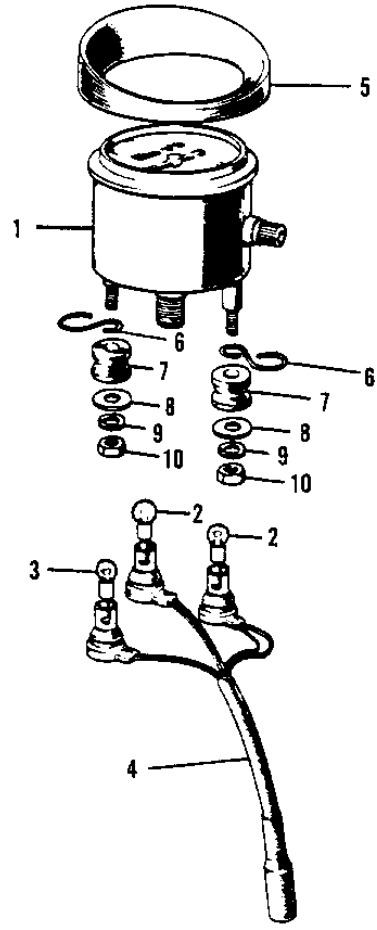

# 1975 G4TR-E PARTS DIAGRAM

METER/IGNITION SWITCH G4TR/A/B ('70-'73)

**G4TR/A**

# 1975 G4TR-E PARTS LIST

METER/IGNITION SWITCH G4TR/A/B ('70-'73)

ITEM NAME	PART NUMBER	QUANTITY
SPEEDOMETER ASSY MPH (Ref # 1)	25005-039	1
BULB 6V 1.5W (Ref # 2)	92069-024	2
BULB-6V 3W (Ref # 3)	92069-053	1
SOCKET SPEEDOMETER (Ref # 4)	25011-013	1
COVER-SPEEDOMETER (Ref # 5)	25012-005	1
CLAMP CABLE (Ref # 6)	25022-002	2
DAMPER RUBB SPEEDMETR (Ref # 7)	92075-024	2
WASHER 6.5X20X1.6T (Ref # 8)	92022-125	2
WASHER SPRING 6MM (Ref # 9)	461F0600	2
NUT 6MM (Ref # 10)	311B0600	2
KEY SET NO.235 (Ref # 11)	27008-034-35	X
KEY SET NO.239 (Ref # 11)	27008-034-39	X
KEY SET NO.321 (Ref # 11)	27008-034-21	X
KEY SET NO.324 (Ref # 11)	27008-034-24	X
KEY,BLANK (Ref # 11)	27008-1016	X
KEY,BLANK (Ref # 11)	27008-1017	X
KEY,BLANK (Ref # 11)	27008-1018	X
KEY,BLANK (Ref # 11)	27008-1019	X
HOUSING IGNITION SW (Ref # 12)	27009-007	1
SCREW PAN HEAD 5X12 (Ref # 13)	220B0512	2
WASHER SPRING 5MM (Ref # 14)	461F0500	2
SCREW PAN HEAD 6X12 (Ref # 15)	220E0612	2
WASHER SPRING 6MM (Ref # 16)	461F0600	2
SWITCH ASSY,IGNITION (Ref # 17)	27005-1016	1
SWITCH ASSY,IGNITION (Ref # 17)	27005-1016	1