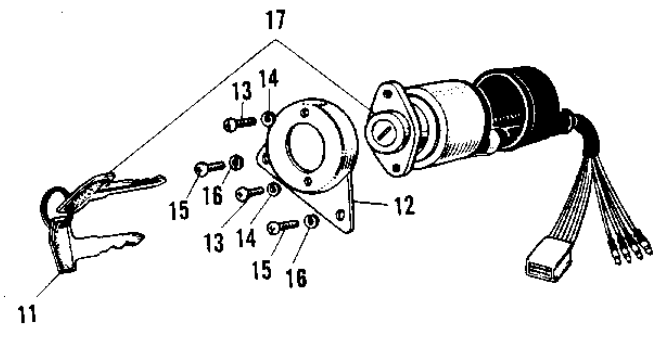

# 1975 G4TR-E PARTS DIAGRAM

METER/IGNITION SWITCH G4TR/A/B ('70-'73)

**G4TR/A**

# 1975 G4TR-E PARTS LIST

METER/IGNITION SWITCH G4TR/A/B ('70-'73)

ITEM NAME	PART NUMBER	QUANTITY
SPEEDOMETER ASSY MPH (Ref # 1)	25005-039	1
BULB 6V 1.5W (Ref # 2)	92069-024	2
BULB-6V 3W (Ref # 3)	92069-053	1
SOCKET SPEEDOMETER (Ref # 4)	25011-013	1
COVER-SPEEDOMETER (Ref # 5)	25012-005	1
CLAMP CABLE (Ref # 6)	25022-002	2
DAMPER RUBB SPEEDMETR (Ref # 7)	92075-024	2
WASHER 6.5X20X1.6T (Ref # 8)	92022-125	2
WASHER SPRING 6MM (Ref # 9)	461F0600	2
NUT 6MM (Ref # 10)	311B0600	2
KEY SET NO.235 (Ref # 11)	27008-034-35	X
KEY SET NO.239 (Ref # 11)	27008-034-39	X
KEY SET NO.321 (Ref # 11)	27008-034-21	X
KEY SET NO.324 (Ref # 11)	27008-034-24	X
KEY,BLANK (Ref # 11)	27008-1016	X
KEY,BLANK (Ref # 11)	27008-1017	X
KEY,BLANK (Ref # 11)	27008-1018	X
KEY,BLANK (Ref # 11)	27008-1019	X
HOUSING IGNITION SW (Ref # 12)	27009-007	1
SCREW PAN HEAD 5X12 (Ref # 13)	220B0512	2
WASHER SPRING 5MM (Ref # 14)	461F0500	2
SCREW PAN HEAD 6X12 (Ref # 15)	220E0612	2
WASHER SPRING 6MM (Ref # 16)	461F0600	2
SWITCH ASSY,IGNITION (Ref # 17)	27005-1016	1
SWITCH ASSY,IGNITION (Ref # 17)	27005-1016	1