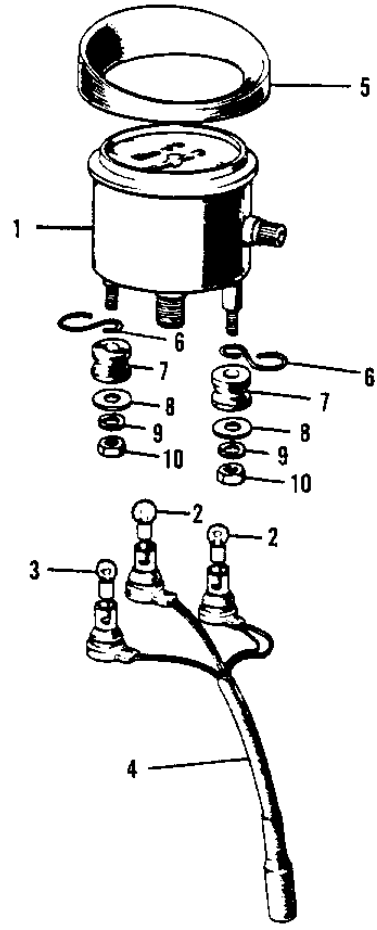

1972 G4TR-B PARTS DIAGRAM

METER/IGNITION SWITCH G4TR/A/B ('70-'73)

G4TR/A

1972 G4TR-B PARTS LIST

METER/IGNITION SWITCH G4TR/A/B ('70-'73)

ITEM NAME	PART NUMBER	QUANTITY
SPEEDOMETER ASSY MPH (Ref # 1)	25005-039	
BULB 6V 1.5W (Ref # 2)	92069-024	
BULB-6V 3W (Ref # 3)	92069-053	
SOCKET SPEEDOMETER (Ref # 4)	25011-013	
COVER-SPEEDOMETER (Ref # 5)	25012-005	
CLAMP CABLE (Ref # 6)	25022-002	
DAMPER RUBB SPEEDMETR (Ref # 7)	92075-024	
WASHER 6.5X20X1.6T (Ref # 8)	92022-125	
WASHER SPRING 6MM (Ref # 9)	461F0600	
NUT 6MM (Ref # 10)	311B0600	
KEY SET NO.235 (Ref # 11)	27008-034-35	
KEY SET NO.239 (Ref # 11)	27008-034-39	
KEY SET NO.321 (Ref # 11)	27008-034-21	
KEY SET NO.324 (Ref # 11)	27008-034-24	
KEY,BLANK (Ref # 11)	27008-1016	
KEY,BLANK (Ref # 11)	27008-1017	
KEY,BLANK (Ref # 11)	27008-1018	
KEY,BLANK (Ref # 11)	27008-1019	
HOUSING IGNITION SW (Ref # 12)	27009-007	
SCREW PAN HEAD 5X12 (Ref # 13)	220B0512	
WASHER SPRING 5MM (Ref # 14)	461F0500	
SCREW PAN HEAD 6X12 (Ref # 15)	220E0612	
WASHER SPRING 6MM (Ref # 16)	461F0600	
SWITCH ASSY,IGNITION (Ref # 17)	27005-1016	
SWITCH ASSY,IGNITION (Ref # 17)	27005-1016	