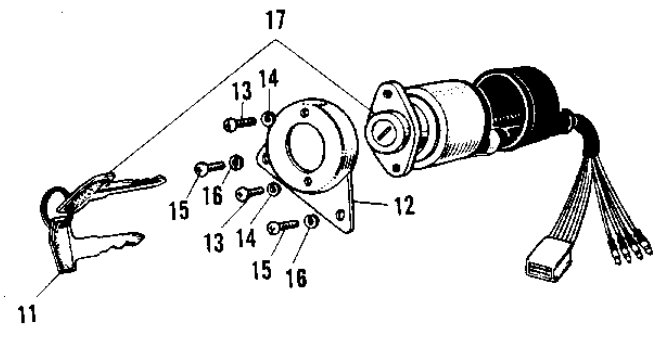

1972 G4TR-B PARTS DIAGRAM

METER/IGNITION SWITCH G4TR/A/B ('70-'73)

G4TR/A

1972 G4TR-B PARTS LIST

METER/IGNITION SWITCH G4TR/A/B ('70-'73)

ITEM NAME	PART NUMBER	QUANTITY
SPEEDOMETER ASSY MPH (Ref # 1)	25005-039	
BULB 6V 1.5W (Ref # 2)	92069-024	
BULB-6V 3W (Ref # 3)	92069-053	
SOCKET SPEEDOMETER (Ref # 4)	25011-013	
COVER-SPEEDOMETER (Ref # 5)	25012-005	
CLAMP CABLE (Ref # 6)	25022-002	
DAMPER RUBB SPEEDMETR (Ref # 7)	92075-024	
WASHER 6.5X20X1.6T (Ref # 8)	92022-125	
WASHER SPRING 6MM (Ref # 9)	461F0600	
NUT 6MM (Ref # 10)	311B0600	
KEY SET NO.235 (Ref # 11)	27008-034-35	
KEY SET NO.239 (Ref # 11)	27008-034-39	
KEY SET NO.321 (Ref # 11)	27008-034-21	
KEY SET NO.324 (Ref # 11)	27008-034-24	
KEY,BLANK (Ref # 11)	27008-1016	
KEY,BLANK (Ref # 11)	27008-1017	
KEY,BLANK (Ref # 11)	27008-1018	
KEY,BLANK (Ref # 11)	27008-1019	
HOUSING IGNITION SW (Ref # 12)	27009-007	
SCREW PAN HEAD 5X12 (Ref # 13)	220B0512	
WASHER SPRING 5MM (Ref # 14)	461F0500	
SCREW PAN HEAD 6X12 (Ref # 15)	220E0612	
WASHER SPRING 6MM (Ref # 16)	461F0600	
SWITCH ASSY,IGNITION (Ref # 17)	27005-1016	
SWITCH ASSY,IGNITION (Ref # 17)	27005-1016	