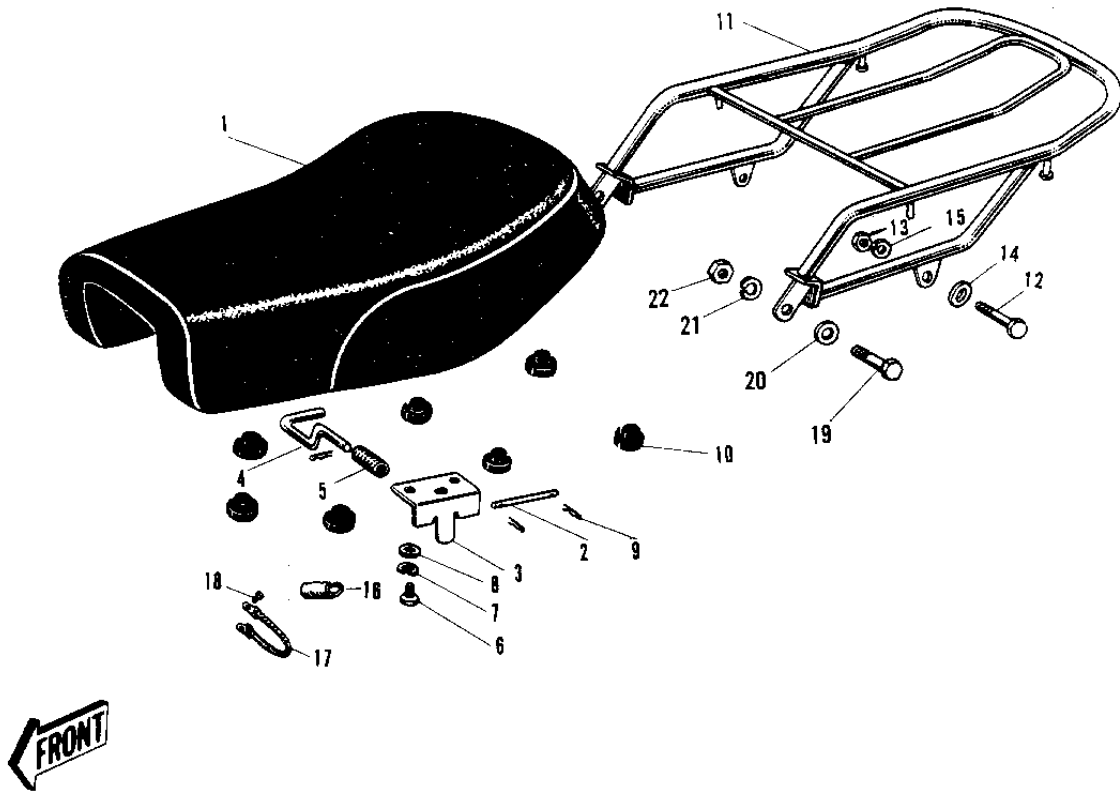

1976 KV100-A7

PARTS DIAGRAM

SEAT/CARRIER ('70-'73)

1976 KV100-A7

PARTS LIST

SEAT/CARRIER ('70-'73)

ITEM NAME	PART NUMBER	QUANTITY
SEAT DUAL (Ref # 1)	53002-013	1
SEAT ASSY-DUAL (Ref # 1)	53002-032	1
SEAT ASSY-DUAL (Ref # 1)	53002-040	1
PIN SEAT (Ref # 2)	32111-004	1
HINGE (Ref # 3)	53009-014	1
HOOK SEAT (Ref # 4)	53008-007	1
SPRING (Ref # 5)	53012-004	1
BOLT-UPSET,6X12 (Ref # 6)	112G0612	3
WASHER SPRING 8MM (Ref # 7)	461F0800	3
WASHER PLAIN 8MM (Ref # 8)	411B0800	3
COTTER PIN (Ref # 9)	92041-003	3
DAMPER RUBB DUAL SEAT (Ref # 10)	92075-023	7
CARRIER-LUGGAGE (Ref # 11)	53029-037	1
BOLT (Ref # 12)	114G0836	2
NUT,8MM (Ref # 13)	311B0800	2
WASHER PLAIN 8MM (Ref # 14)	410B0800	2
WASHER SPRING 8MM (Ref # 15)	461F0800	2
COLLAR-SEAT HOOK (Ref # 16)	92027-106	1
BAND-SEAT STOPPER (Ref # 17)	92072-038	1
BOLT,6X10 (Ref # 18)	112G0610	1
BOLT,HEX HEAD 10X35 (Ref # 19)	92001-1252	2
WASHER PLAIN 10MM (Ref # 20)	410B1000	2
WASHER SPRING 10MM (Ref # 21)	461F1000	2
NUT (10MM) (Ref # 22)	311B1000	2