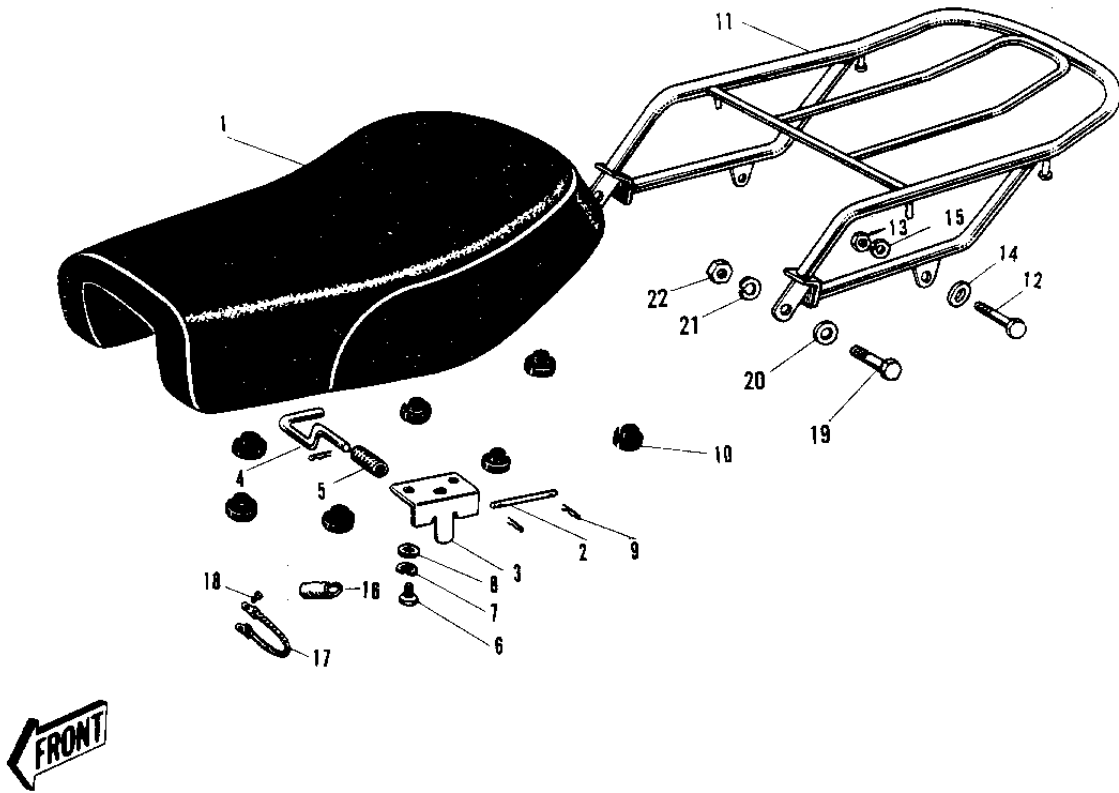

# 1970 Trail Boss PARTS DIAGRAM

SEAT/CARRIER ('70-'73)

# 1970 Trail Boss PARTS LIST

SEAT/CARRIER ('70-'73)

ITEM NAME	PART NUMBER	QUANTITY
SEAT DUAL (Ref # 1)	53002-013	1
SEAT ASSY-DUAL (Ref # 1)	53002-032	1
SEAT ASSY-DUAL (Ref # 1)	53002-040	1
PIN SEAT (Ref # 2)	32111-004	1
HINGE (Ref # 3)	53009-014	1
HOOK SEAT (Ref # 4)	53008-007	1
SPRING (Ref # 5)	53012-004	1
BOLT-UPSET,6X12 (Ref # 6)	112G0612	3
WASHER SPRING 8MM (Ref # 7)	461F0800	3
WASHER PLAIN 8MM (Ref # 8)	411B0800	3
COTTER PIN (Ref # 9)	92041-003	3
DAMPER RUBB DUAL SEAT (Ref # 10)	92075-023	7
CARRIER-LUGGAGE (Ref # 11)	53029-037	1
BOLT (Ref # 12)	114G0836	2
NUT,8MM (Ref # 13)	311B0800	2
WASHER PLAIN 8MM (Ref # 14)	410B0800	2
WASHER SPRING 8MM (Ref # 15)	461F0800	2
COLLAR-SEAT HOOK (Ref # 16)	92027-106	1
BAND-SEAT STOPPER (Ref # 17)	92072-038	1
BOLT,6X10 (Ref # 18)	112G0610	1
BOLT,HEX HEAD 10X35 (Ref # 19)	92001-1252	2
WASHER PLAIN 10MM (Ref # 20)	410B1000	2
WASHER SPRING 10MM (Ref # 21)	461F1000	2
NUT (10MM) (Ref # 22)	311B1000	2