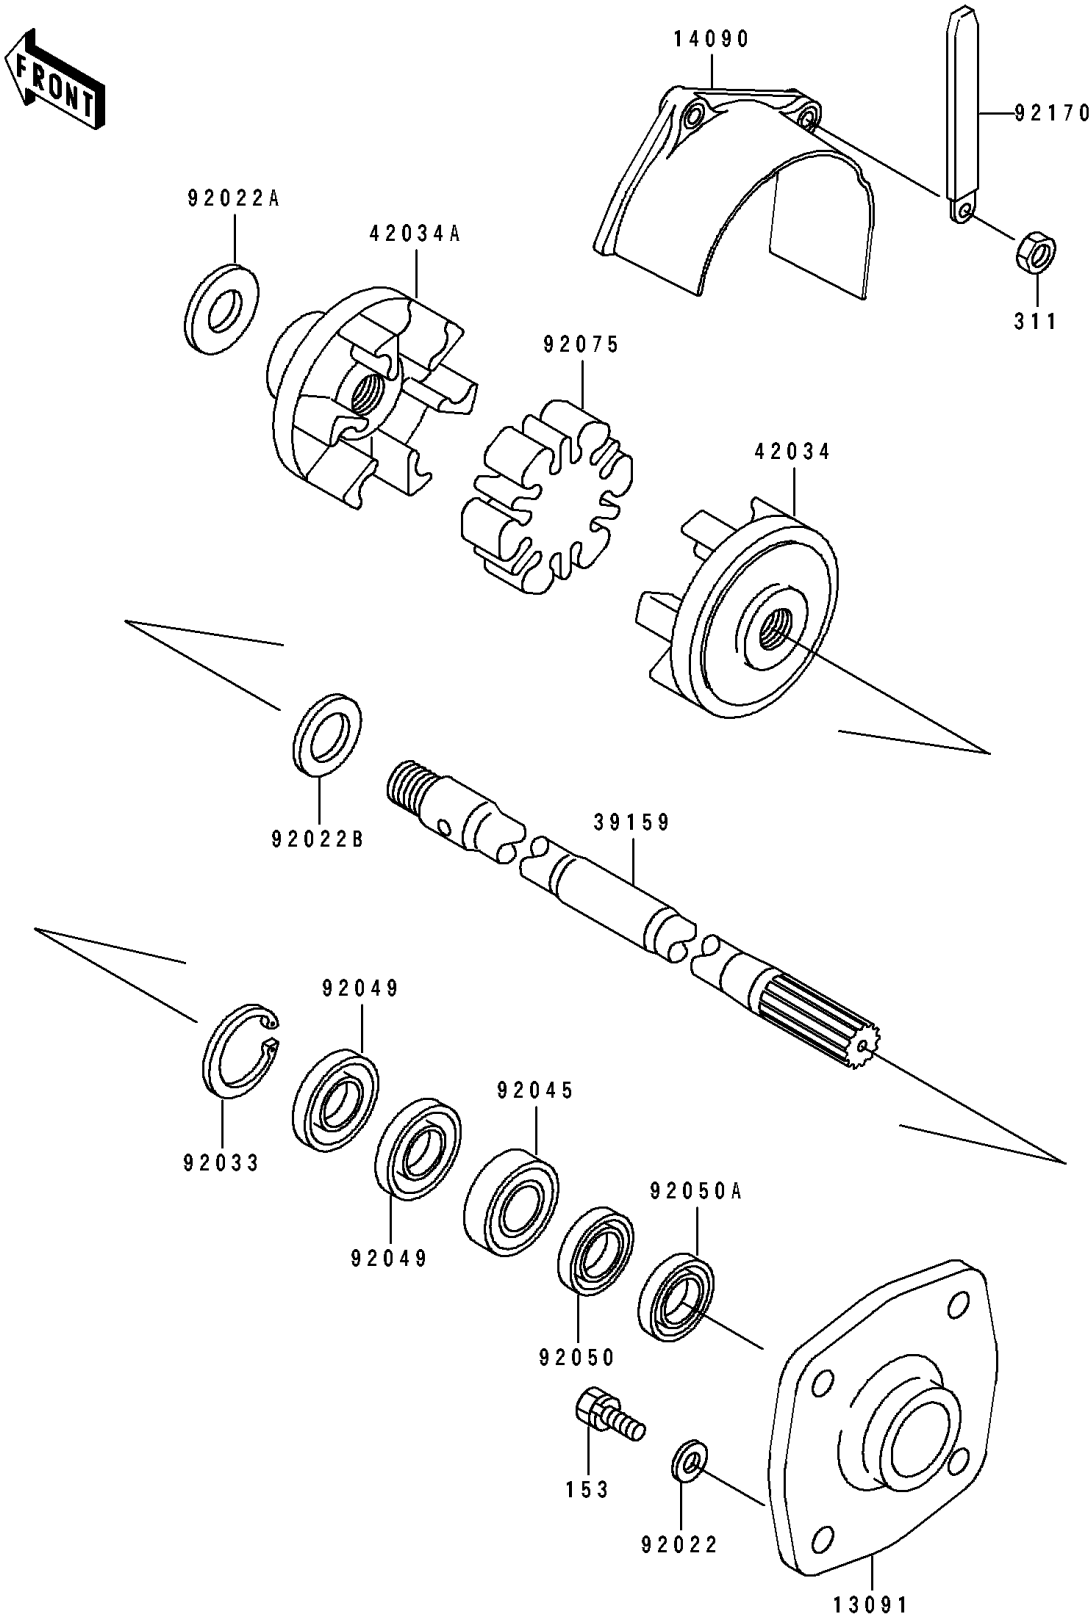

1995 550 SX PARTS DIAGRAM

Drive Shaft

E3134

1995 550 SX PARTS LIST

Drive Shaft

ITEM NAME	PART NUMBER	QUANTITY
HOLDER (Ref # 13091)	13091-3730	1
COVER,COUPLING (Ref # 14090)	14090-3761	1
SHAFT-DRIVE (Ref # 39159)	39159-3710	1
COUPLING (Ref # 42034)	42034-3705	1
COUPLING (Ref # 42034A)	42034-3706	1
WASHER,8.2X18X1.5 (Ref # 92022)	92022-1964	4
WASHER,18.5X38X4 (Ref # 92022A)	92022-3028	1
WASHER,18X26X2.0 (Ref # 92022B)	92022-3728	1
RING-SNAP,42MM (Ref # 92033)	92033-3713	1
BEARING-BALL,60042RD (Ref # 92045)	92045-3705	1
SEAL-OIL,S620426 (Ref # 92049)	92049-3707	2
SEAL-OIL,SCY20368 (Ref # 92050)	92050-502	1
SEAL-OIL,SC20367 (Ref # 92050A)	92050-503	1
DAMPER,COUPLING (Ref # 92075)	92075-520	1
CLAMP (Ref # 92170)	92170-3705	1
BOLT-WS-SMALL (Ref # 153)	153R0825	4
NUT-HEX,6MM (Ref # 311)	311R0600	2