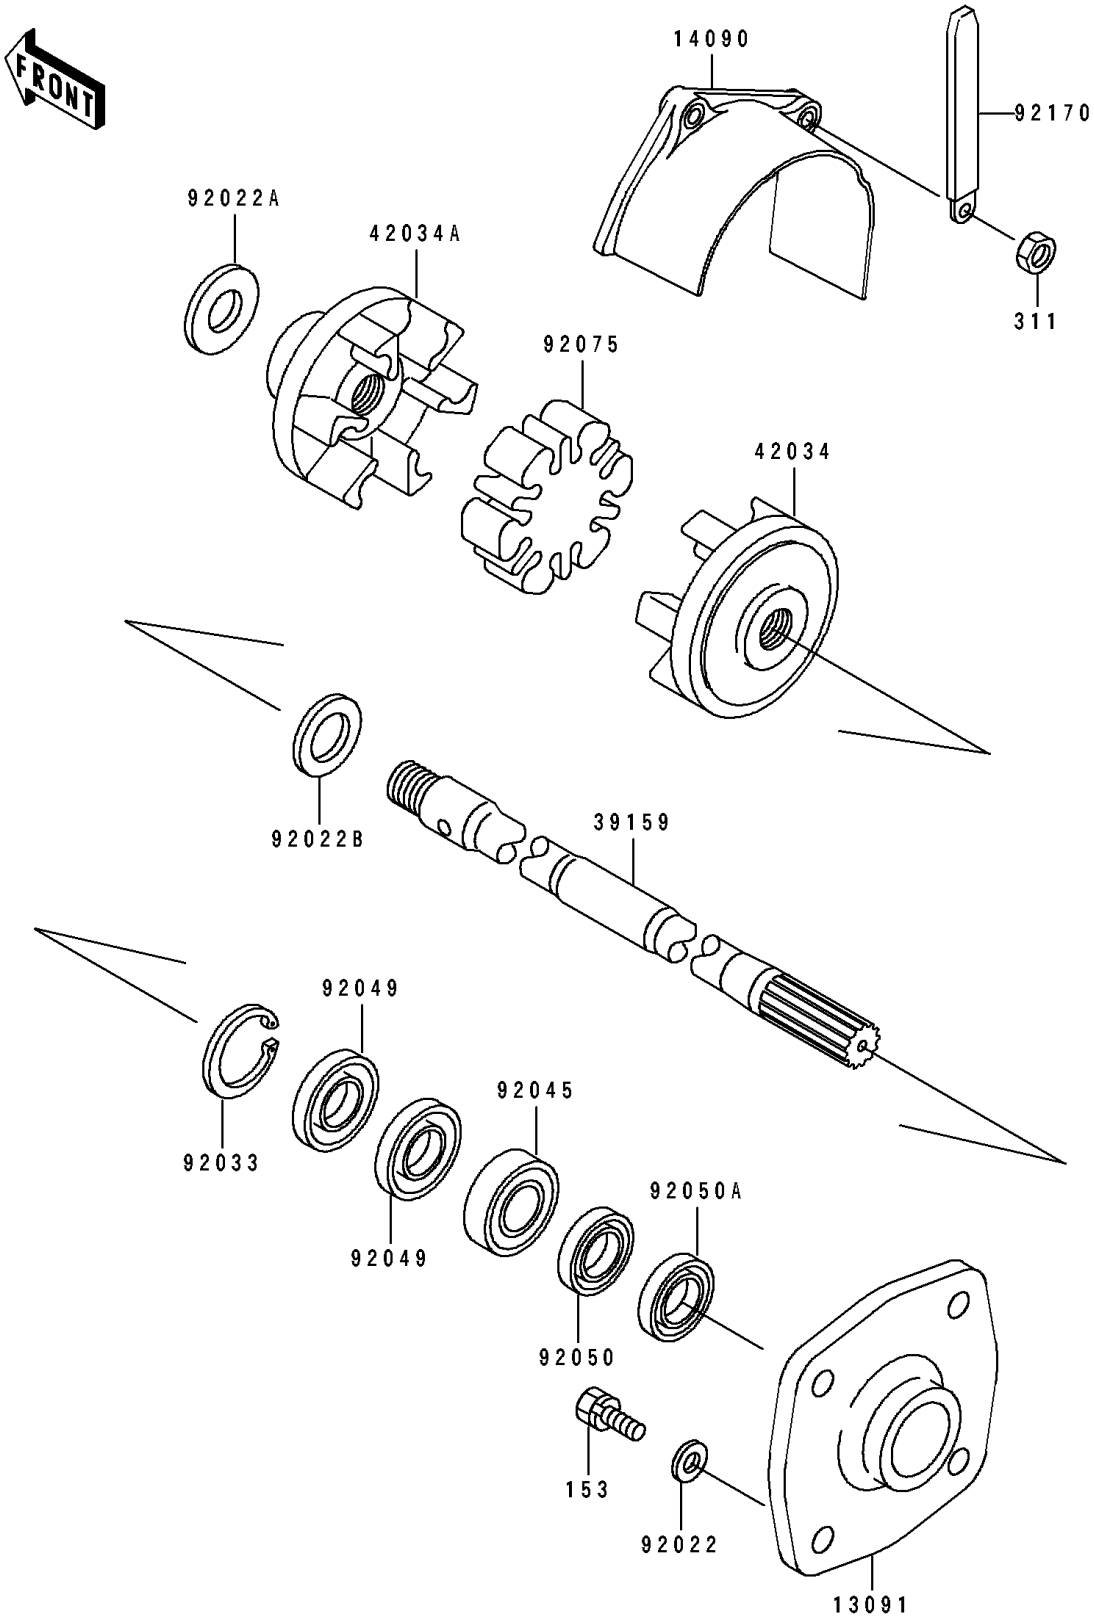

1995 550 SX PARTS DIAGRAM

Drive Shaft

E3134

1995 550 SX PARTS LIST

Drive Shaft

ITEM NAME	PART NUMBER	QUANTITY
HOLDER (Ref # 13091)	13091-3730	1
COVER,COUPLING (Ref # 14090)	14090-3761	1
SHAFT-DRIVE (Ref # 39159)	39159-3710	1
COUPLING (Ref # 42034)	42034-3705	1
COUPLING (Ref # 42034A)	42034-3706	1
WASHER,8.2X18X1.5 (Ref # 92022)	92022-1964	4
WASHER,18.5X38X4 (Ref # 92022A)	92022-3028	1
WASHER,18X26X2.0 (Ref # 92022B)	92022-3728	1
RING-SNAP,42MM (Ref # 92033)	92033-3713	1
BEARING-BALL,60042RD (Ref # 92045)	92045-3705	1
SEAL-OIL,S620426 (Ref # 92049)	92049-3707	2
SEAL-OIL,SCY20368 (Ref # 92050)	92050-502	1
SEAL-OIL,SC20367 (Ref # 92050A)	92050-503	1
DAMPER,COUPLING (Ref # 92075)	92075-520	1
CLAMP (Ref # 92170)	92170-3705	1
BOLT-WS-SMALL (Ref # 153)	153R0825	4
NUT-HEX,6MM (Ref # 311)	311R0600	2