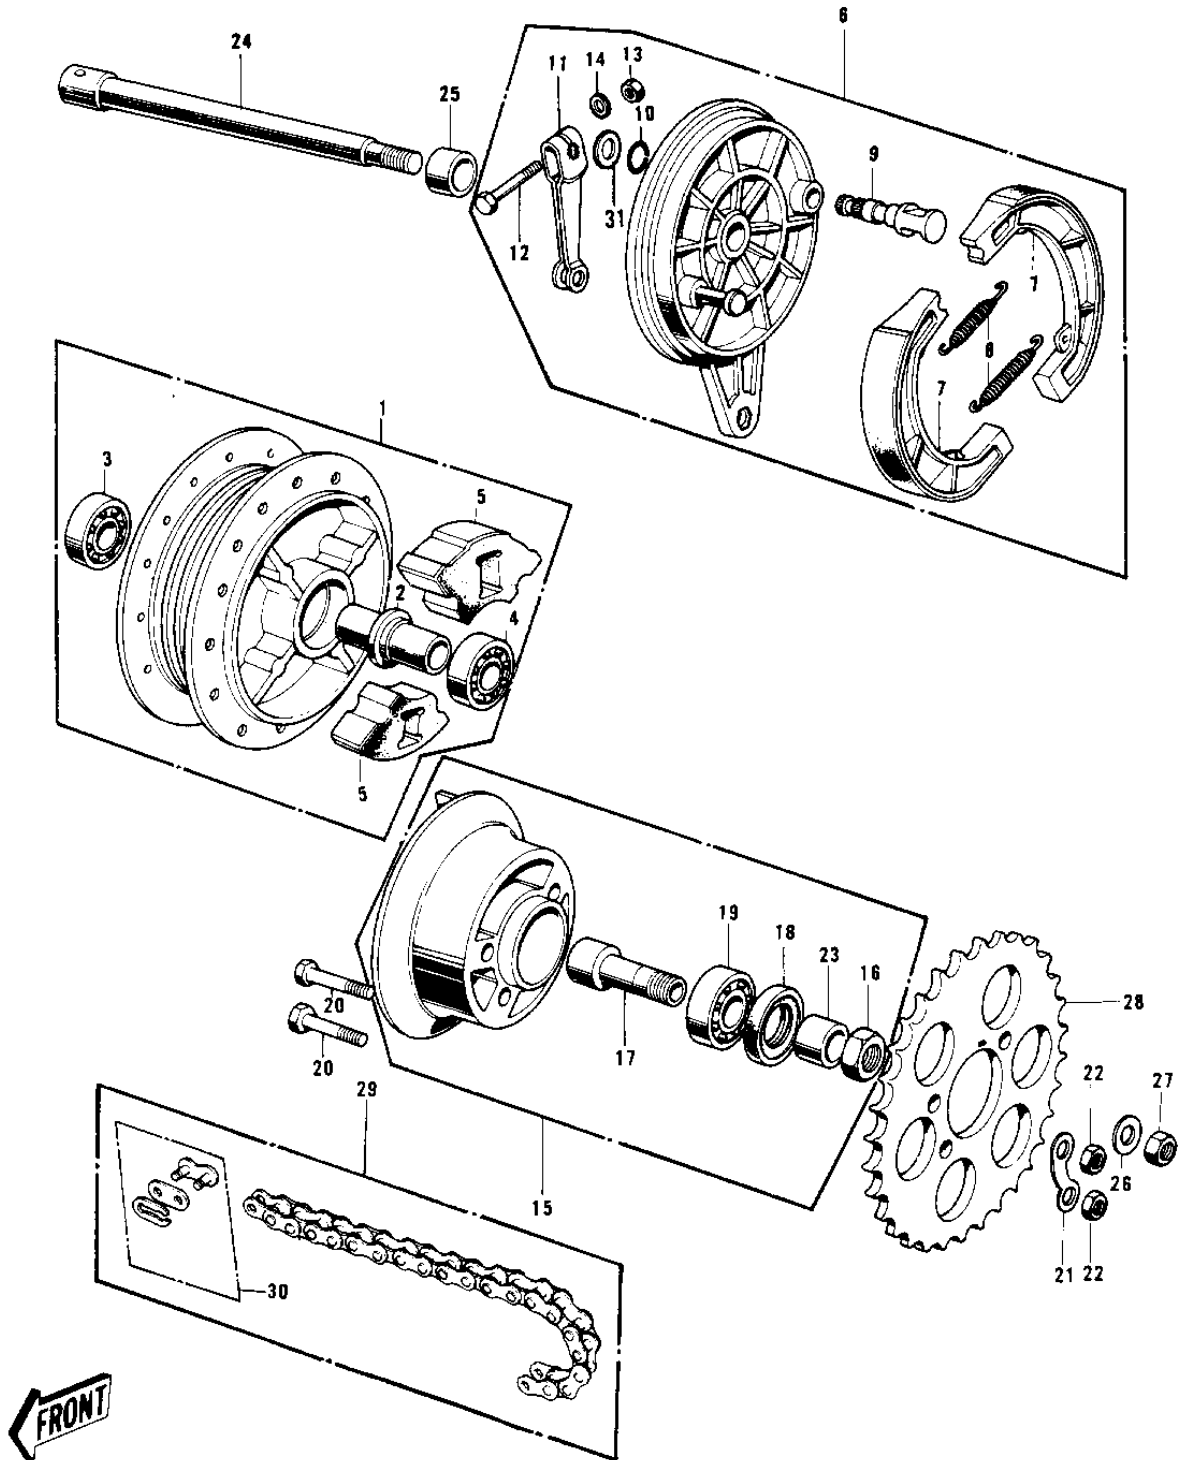

1976 KV100-A7

PARTS DIAGRAM

REAR HUB/BRAKE/CHAIN ('70-'73)

1976 KV100-A7

PARTS LIST

REAR HUB/BRAKE/CHAIN ('70-'73)

ITEM NAME	PART NUMBER	QUANTITY
DRUM ASSY,RR BRK,BUFF (Ref # 1)	42005-031-80	1
DRUM ASSY,RR BRK,BUFF (Ref # 1)	42005-031-80	1
SPACER-RR HUB BEARING (Ref # 2)	42010-005	1
BEARING BALL #6301Z (Ref # 3)	601B6301Z	1
BEARING BALL #6201 (Ref # 4)	601B6201	1
DAMPER REAR HUB SHOCK (Ref # 5)	42014-016	4
PANEL ASSY-REAR BRAKE (Ref # 6)	42006-014	1
PANEL-ASY,RR BRK,BLK (Ref # 6)	42006-027-21	1
SHOE-BRAKE (Ref # 7)	41048-1085	2
SPRING,BRAKE SHOE (Ref # 8)	92081-1766	2
CAM SHAFT-FRONT BRAKE (Ref # 9)	41050-018	1
"0" RING,11MM (Ref # 10)	92055-004	1
LEVER,FRONT BRAKE CAM (Ref # 11)	41053-002	1
LEVER-REAR BRAKE CAM (Ref # 11)	42029-022	1
BOLT-UPSET (Ref # 12)	112G0630	1
NUT 6MM (Ref # 13)	311B0600	1
WASHER PLAIN 6MM (Ref # 14)	410B0600	1
COUPLING ASSY RR HUB (Ref # 15)	42033-011	1
NUT,16MM (Ref # 16)	42045-004	1
SLEEVE-RR HUB COUPLNG (Ref # 17)	42036-002	1
OIL SEAL-COUPLING (Ref # 18)	92052-003	1
BEARING BALL #6203 (Ref # 19)	601B6203	1
BOLT REAR SPROCKET (Ref # 20)	92001-082	4
WASHER LOCK (Ref # 21)	92088-011	2
NUT 10MM (Ref # 22)	315B1000	4
BUSH,COUPLNG OIL SEAL (Ref # 23)	42037-003	1
AXLE,12X215 (Ref # 24)	41068-1109	1
AXLE,12X215 (Ref # 24)	41068-1109	1
COLLAR-REAR HUB R.H (Ref # 25)	42032-002	1

1976 KV100-A7

PARTS LIST

REAR HUB/BRAKE/CHAIN ('70-'73)

ITEM NAME	PART NUMBER	QUANTITY
WASHER PLAIN 12MM (Ref # 26)	410B1200	1
NUT 10MM (Ref # 27)	42045-005	1
REAR SPROCKET 42T (Ref # 28)	42041-076	1
SPROCKET-HUB,40T (Ref # 28)	42041-1095	1
UNAVAILABLE IN PRICE BOOK (Ref # 29)	92057-042	1
JOINT-CHAIN (Ref # 30)	92058-1015	1
WASHER BRAKE CAM SHT (Ref # 31)	41052-001	1