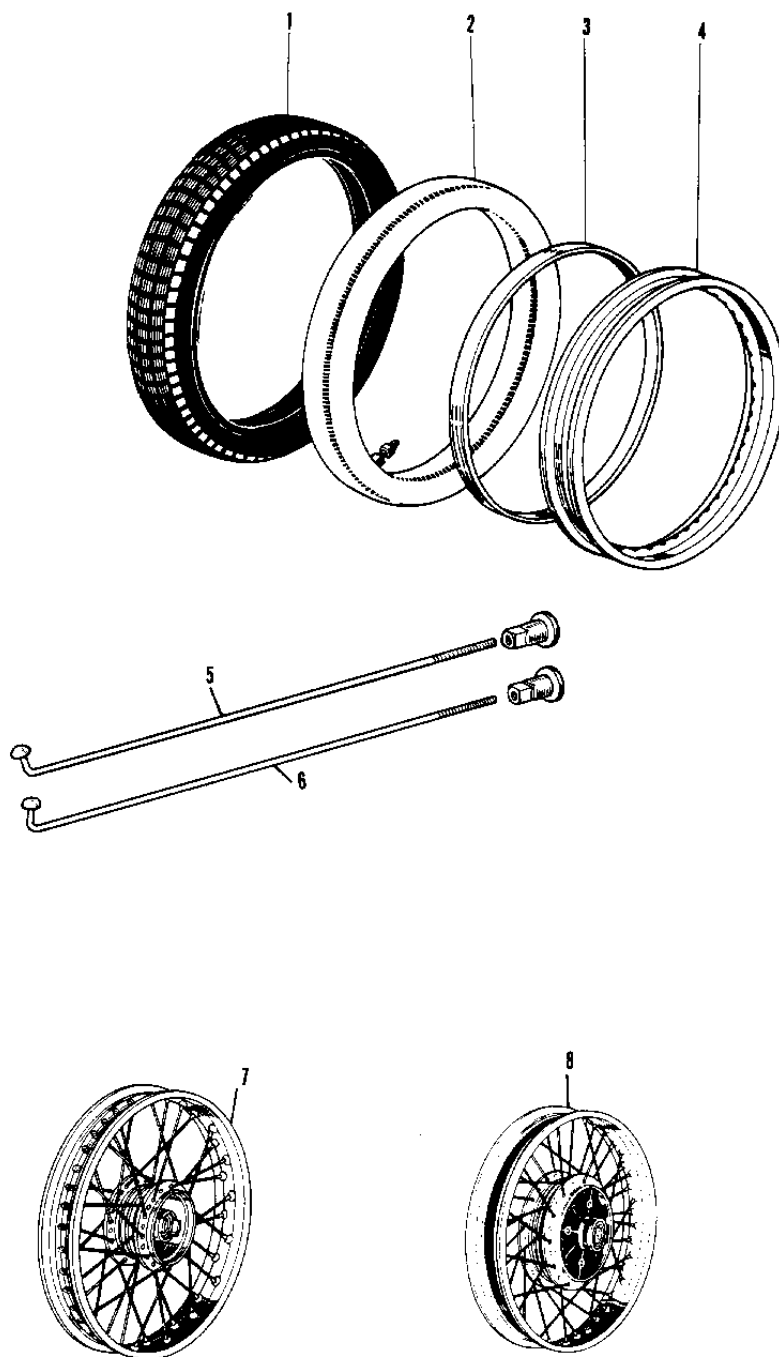

1976 KV100-A7

PARTS DIAGRAM

WHEELS/TIRES ('70-'73)

1976 KV100-A7

PARTS LIST

WHEELS/TIRES ('70-'73)

ITEM NAME	PART NUMBER	QUANTITY
TIRE 300-18 Y620 R (Ref # 1)	41019-027	2
UNAVAILABLE IN PRICE BOOK (Ref # 2)	41022-004	2
TUBE 300/325/360-18 (Ref # 2)	41022-028	2
BAND RIM (Ref # 3)	41023-001	2
BAND,RIM,4.00/5.10-18 (Ref # 3)	41023-1006	2
RIM 1.60AX18W (Ref # 4)	41025-011	2
SPOKE-ASY,RR INNER (Ref # 5)	41027-056	36
SPOKE-ASY,RR INNER (Ref # 5)	41027-056	36
SPOKE-ASY,RR OUTER (Ref # 6)	41028-056	36
SPOKE-ASY,RR OUTER (Ref # 6)	41028-056	36
WHEEL ASSY,FRONT (Ref # 7)	41074-038	1
WHEEL ASSY-REAR (Ref # 8)	42048-005	1