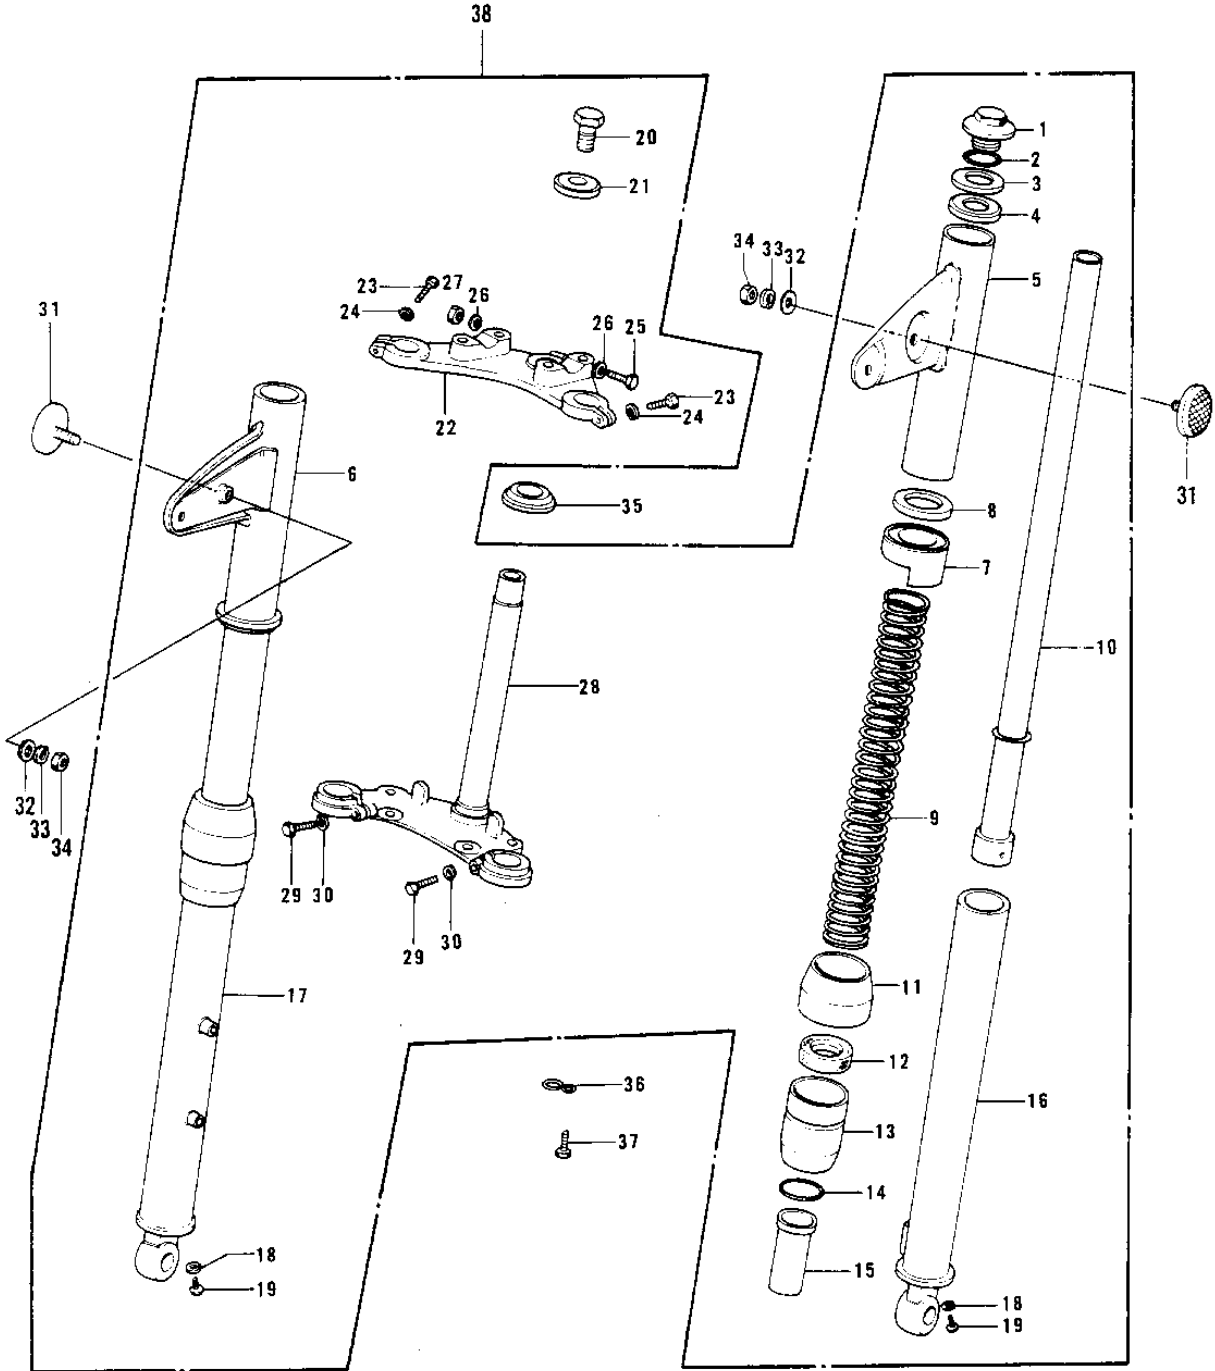

1970 Trail Boss PARTS DIAGRAM

FRONT FORK G4TR-C ('70-73)

1C

G4TR

1970 Trail Boss PARTS LIST

FRONT FORK G4TR-C ('70-'73)

| ITEM NAME | PART NUMBER | QUANTITY |
|----------------------------------|--------------|----------|
| BOLT-FORK TOP (Ref # 1) | 44041-036 | 2 |
| 'O' RING INNER TUBE (Ref # 2) | 44046-014 | 2 |
| GASKET-FORK COVER (Ref # 3) | 44045-037 | 2 |
| WASHER-FORK COVER (Ref # 4) | 44043-046 | 2 |
| COVER-L.H FORK,F.BLK (Ref # 5) | 44033-051-21 | 1 |
| COVER-R.H FORK F BLK (Ref # 6) | 44034-051-21 | 1 |
| GUIDE-FORK COVER (Ref # 7) | 44030-010 | 2 |
| GASKET FORK COVER (Ref # 8) | 44045-012 | 2 |
| SPRING-FORK (Ref # 9) | 44026-040 | 2 |
| TUBE-FORK INNER (Ref # 10) | 44013-034 | 2 |
| DUST SHIELD FORK (Ref # 11) | 44010-006 | 2 |
| OIL SEAL (Ref # 12) | 92049-1049 | 2 |
| NUT FORK OUTER TUBE (Ref # 13) | 44007-007 | 2 |
| 'O' RING OUTER TUBE (Ref # 14) | 44046-012 | 2 |
| GUIDE-FORK INNER TUBE (Ref # 15) | 44015-013 | 2 |
| TUBE,LH,FORK OUTER (Ref # 16) | 44005-043 | 1 |
| TUBE,RH,FORK OUTER (Ref # 17) | 44006-041 | 1 |
| GASKET FORK DRAIN PLG (Ref # 18) | 44045-002 | 2 |
| SCREW PAN HEAD 4X8 (Ref # 19) | 220B0408 | 2 |
| BOLT STRNG STEM HEAD (Ref # 20) | 44041-007 | 1 |
| WASHER STRNG STEM HD (Ref # 21) | 44043-016 | 1 |
| HEAD-STEERING STEM (Ref # 22) | 44039-047 | 1 |
| BOLT-STEERING STEM HD (Ref # 23) | 44041-044 | 2 |
| WASHER SPRING 8MM (Ref # 24) | 461F0800 | 2 |
| BOLT-HEX HEAD.8M/M (Ref # 25) | 44041-045 | 1 |
| WASHER PLAIN 8MM (Ref # 26) | 410B0800 | 2 |
| NUT,LOCK,8MM (Ref # 27) | 92015-1124 | 1 |
| NUT,LOCK,8MM (Ref # 27) | 92015-1124 | 1 |
| STEM-STEERING (Ref # 28) | 44037-052 | 1 |