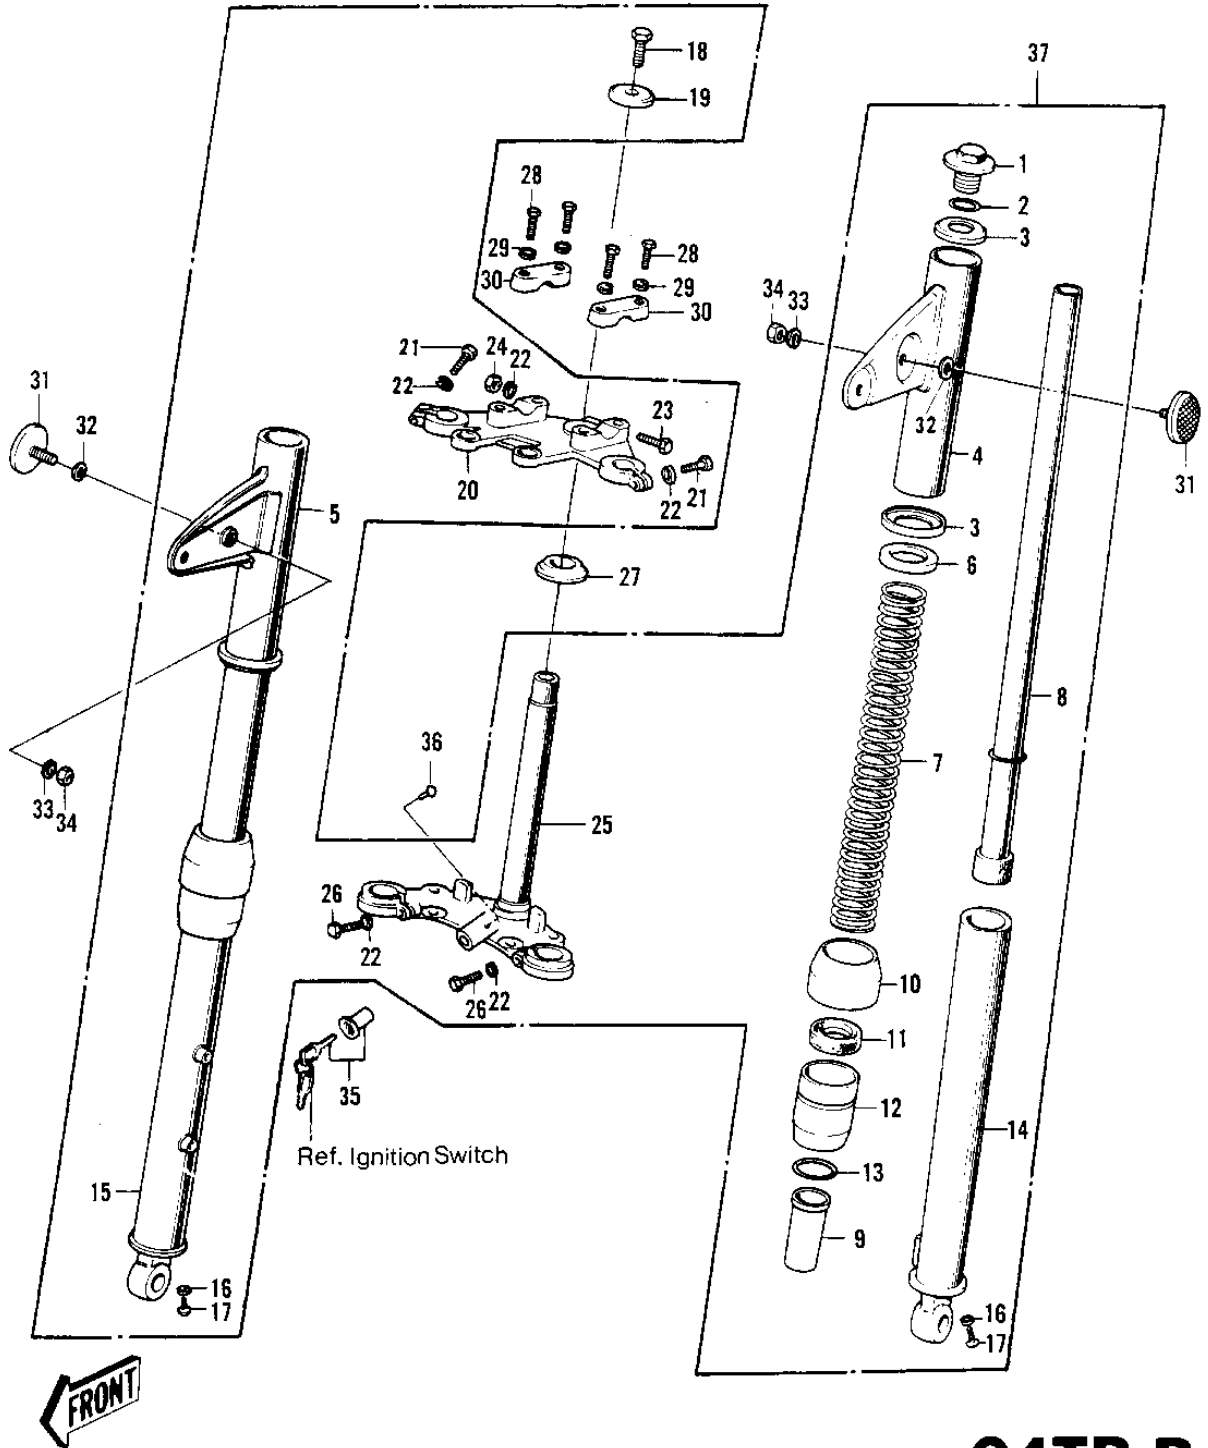

1972 G4TR-B PARTS DIAGRAM

FRONT FORK G4TR-B ('70-73)

10

1972 G4TR-B PARTS LIST

FRONT FORK G4TR-B ('70-'73)

ITEM NAME	PART NUMBER	QUANTITY
BOLT-FORK TOP (Ref # 1)	44041-036	
'O' RING INNER TUBE (Ref # 2)	44046-014	
WASHER FORK COVER (Ref # 3)	44043-035	
COVER-L.H FORK,BLACK (Ref # 4)	44033-042-21	
COVER-R.H FORK,BLACK (Ref # 5)	44034-041-21	
GASKET FORK COVER (Ref # 6)	44045-012	
SPRING-FORK (Ref # 7)	44026-040	
TUBE-FORK INNER (Ref # 8)	44013-034	
GUIDE-FORK INNER TUBE (Ref # 9)	44015-013	
DUST SHIELD FORK (Ref # 10)	44010-006	
OIL SEAL (Ref # 11)	92049-1049	
NUT FORK OUTER TUBE (Ref # 12)	44007-007	
'O' RING OUTER TUBE (Ref # 13)	44046-012	
TUBE,LH,FORK OUTER (Ref # 14)	44005-043	
TUBE,RH,FORK OUTER (Ref # 15)	44006-041	
GASKET FORK DRAIN PLG (Ref # 16)	44045-002	
SCREW PAN HEAD 4X8 (Ref # 17)	220B0408	
BOLT STRNG STEM HEAD (Ref # 18)	44041-007	
WASHER STRNG STEM HD (Ref # 19)	44043-016	
HEAD-STEERING STEM (Ref # 20)	44039-043	
BOLT-HEX HEAD 10MM (Ref # 21)	44041-039	
WASHER SPRING 10MM (Ref # 22)	461F1000	
BOLT-HEX HEAD,10X30 (Ref # 23)	44041-041	
NUT,10 M/M (Ref # 24)	314N1000	
STEM-STEERING (Ref # 25)	44037-045	
BOLT PINCH (Ref # 26)	44041-010	
CONE LOWER BEARING (Ref # 27)	92047-004	
BOLT 8X38 (Ref # 28)	92001-1405	
BOLT 8X38 (Ref # 28)	92001-1405	

1972 G4TR-B PARTS LIST

FRONT FORK G4TR-B ('70-'73)

ITEM NAME	PART NUMBER	QUANTITY
WASHER SPRING 8MM (Ref # 29)	461F0800	
HOLDER UPPER HANDLEBAR (Ref # 30)	46012-004	
REFLECTOR-REFLEX,FRNT (Ref # 31)	28001-011	
WASHER PLAIN 5MM (Ref # 32)	411B0500	
WASHER SPRING 5MM (Ref # 33)	461F0500	
NUT,5MM (Ref # 34)	311B0500	
LOCK ASSY,STEERING (Ref # 35)	27016-5025	
LOCK ASSY,STEERING (Ref # 35)	27016-5025	
SCREW RIVET (Ref # 36)	92099-001	
FORK-FRONT,BLACK (Ref # 37)	44001-089-21	