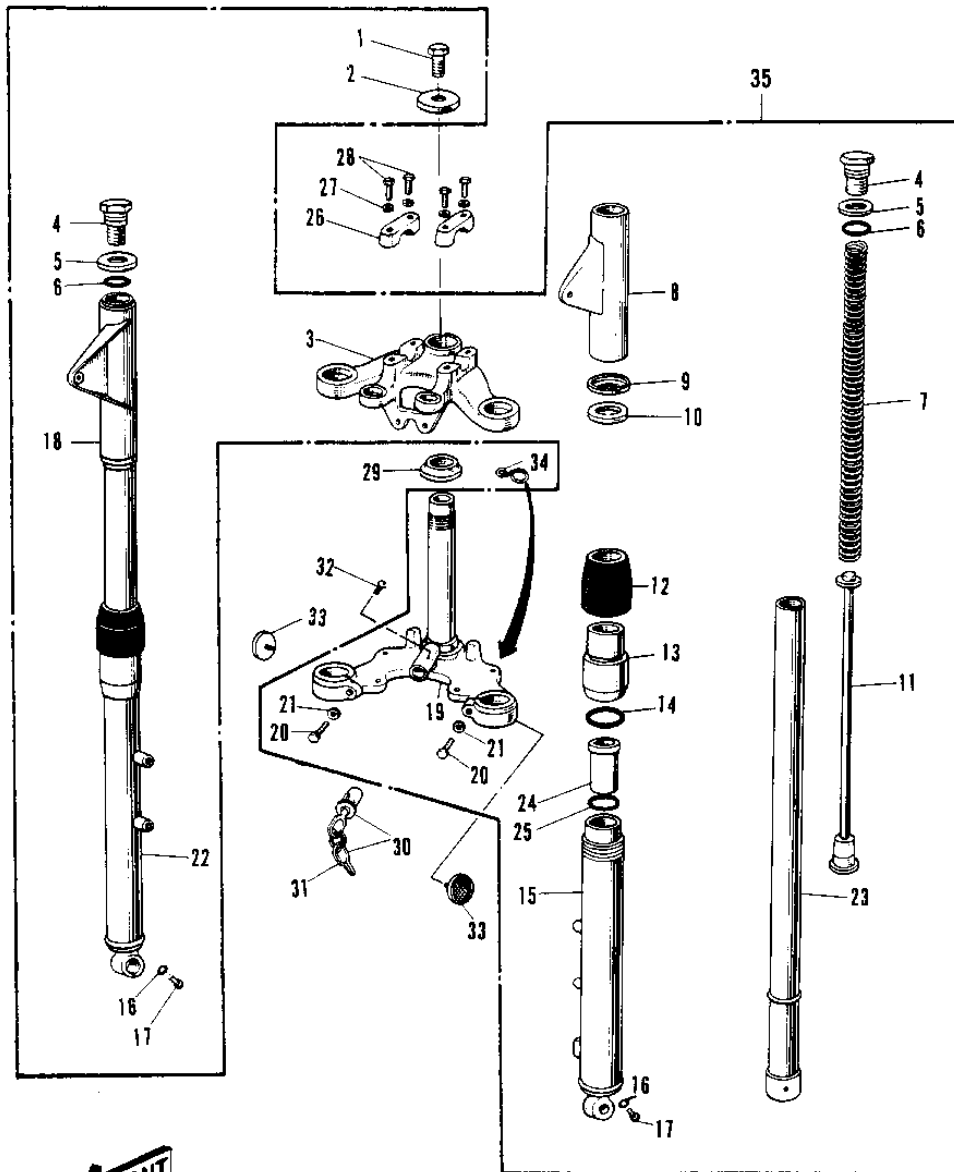

1972 G4TR-B PARTS DIAGRAM

FRONT FORK G4TR/A 1/2 ('70-73)

G4TR/A

1972 G4TR-B PARTS LIST

FRONT FORK G4TR/A 1/2 ('70-'73)

ITEM NAME	PART NUMBER	QUANTITY
BOLT STRNG STEM HEAD (Ref # 1)	44041-007	
WASHER STRNG STEM HD (Ref # 2)	44043-016	
HEAD-STRNG STEM,BLACK (Ref # 3)	44039-034-21	
HEAD-STRNG STEM,BLACK (Ref # 3)	44039-034-21	
BOLT FORK TOP (Ref # 4)	44041-022	
WASHER FORK TOP (Ref # 5)	44043-014	
'O' RING INNER TUBE (Ref # 6)	44046-014	
SPRING-FORK (Ref # 7)	44026-029	
SPRING-FORK (Ref # 7)	44026-029	
COVER L.H FORK SILVER (Ref # 8)	44033-027-15	
COVER-L.H FORK,BLACK (Ref # 8)	44033-027-21	
WASHER FORK COVER (Ref # 9)	44043-035	
GASKET FORK COVER (Ref # 10)	44045-012	
HOLDER FORK SPRING (Ref # 11)	44028-008	
DUST SHIELD FORK (Ref # 12)	44010-006	
NUT FORK OUTER TUBE (Ref # 13)	44007-007	
'O' RING OUTER TUBE (Ref # 14)	44046-012	
TUBE,LH,FORK OUTER (Ref # 15)	44005-024-15	
GASKET FORK DRAIN PLG (Ref # 16)	44045-002	
SCREW PAN HEAD 4X8 (Ref # 17)	220B0408	
COVER-R.H FORK SILVER (Ref # 18)	44034-026-15	
COVER-R.H FORK,BLACK (Ref # 18)	44034-026-21	
STEM STEERING (Ref # 19)	44037-027	
BOLT HEX HEAD 10X32 (Ref # 20)	113B1032	
WASHER SPRING 10MM (Ref # 21)	461F1000	
TUBE,RH,FORK OUTER (Ref # 22)	44006-023-15	
TUBE-INNER (Ref # 23)	44013-029	
TUBE-INNER (Ref # 23)	44013-029	
GUIDE FORK INNER TUBE (Ref # 24)	44015-012	

1972 G4TR-B PARTS LIST

FRONT FORK G4TR/A 1/2 ('70-'73)

ITEM NAME	PART NUMBER	QUANTITY
OIL SEAL (Ref # 25)	92049-1049	
OIL SEAL (Ref # 25)	92049-1049	
HOLDER UPPER HANDLEBAR (Ref # 26)	46012-004	
HOLDER-HANDLEBAR (Ref # 26)	46012-008	
WASHER SPRING 8MM (Ref # 27)	461F0800	
BOLT 8X38 (Ref # 28)	92001-1405	
BOLT 8X38 (Ref # 28)	92001-1405	
CONE LOWER BEARING (Ref # 29)	92047-004	
LOCK ASSY,STEERING (Ref # 30)	27016-5025	
LOCK ASSY,STEERING (Ref # 30)	27016-5025	
SCREW RIVET (Ref # 32)	92099-001	
REFLECTOR REFLEX (Ref # 33)	28001-007	
CLAMP-CABLE (Ref # 34)	92037-046	
FRONT FORK ASY,SILVER (Ref # 35)	44001-071-15	
FORK-FRONT,BLACK (Ref # 35)	44001-071-21	