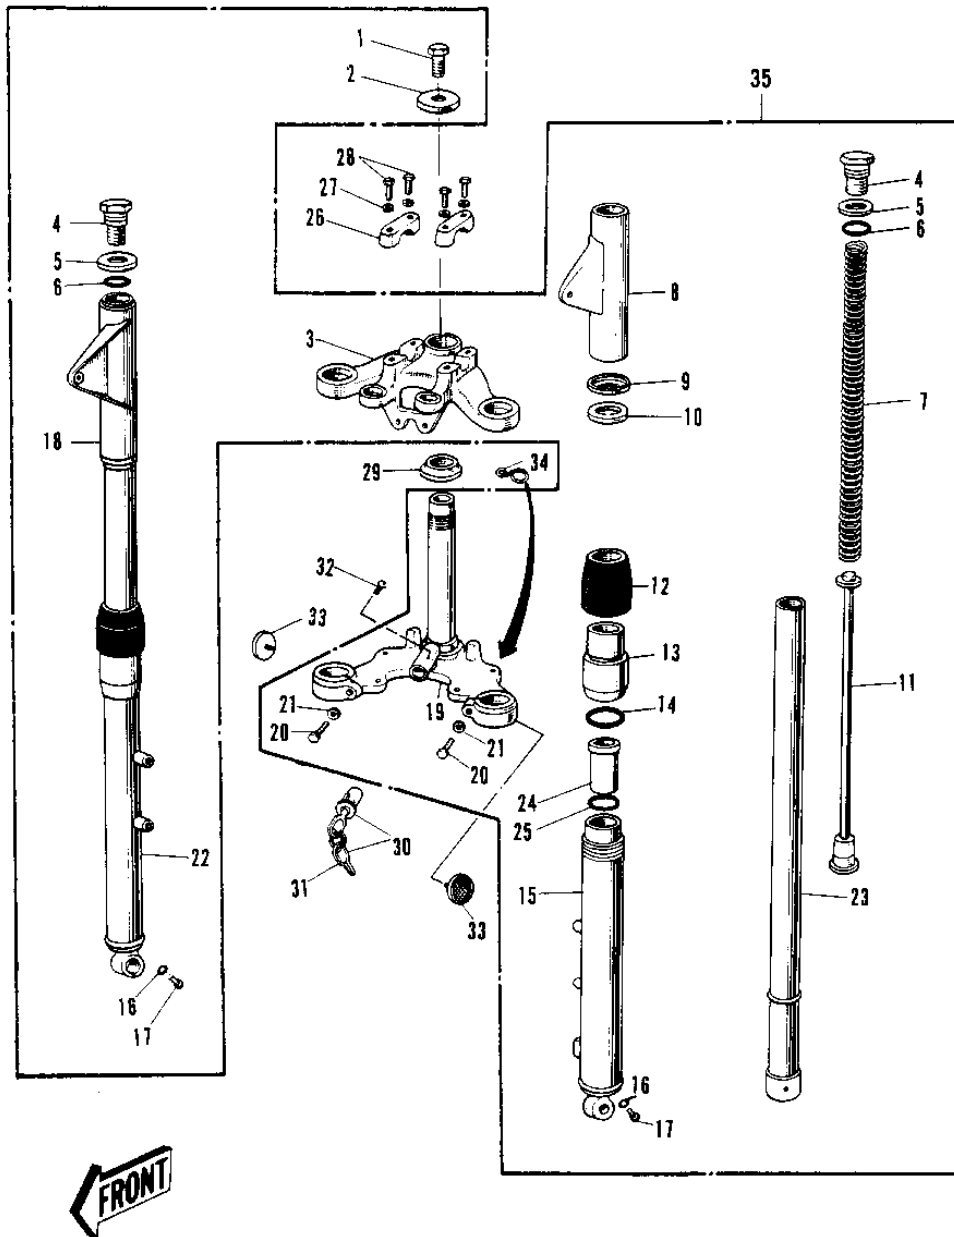

1970 Trail Boss PARTS DIAGRAM

FRONT FORK G4TR/A 1/2 (70-73)

G4TR/A