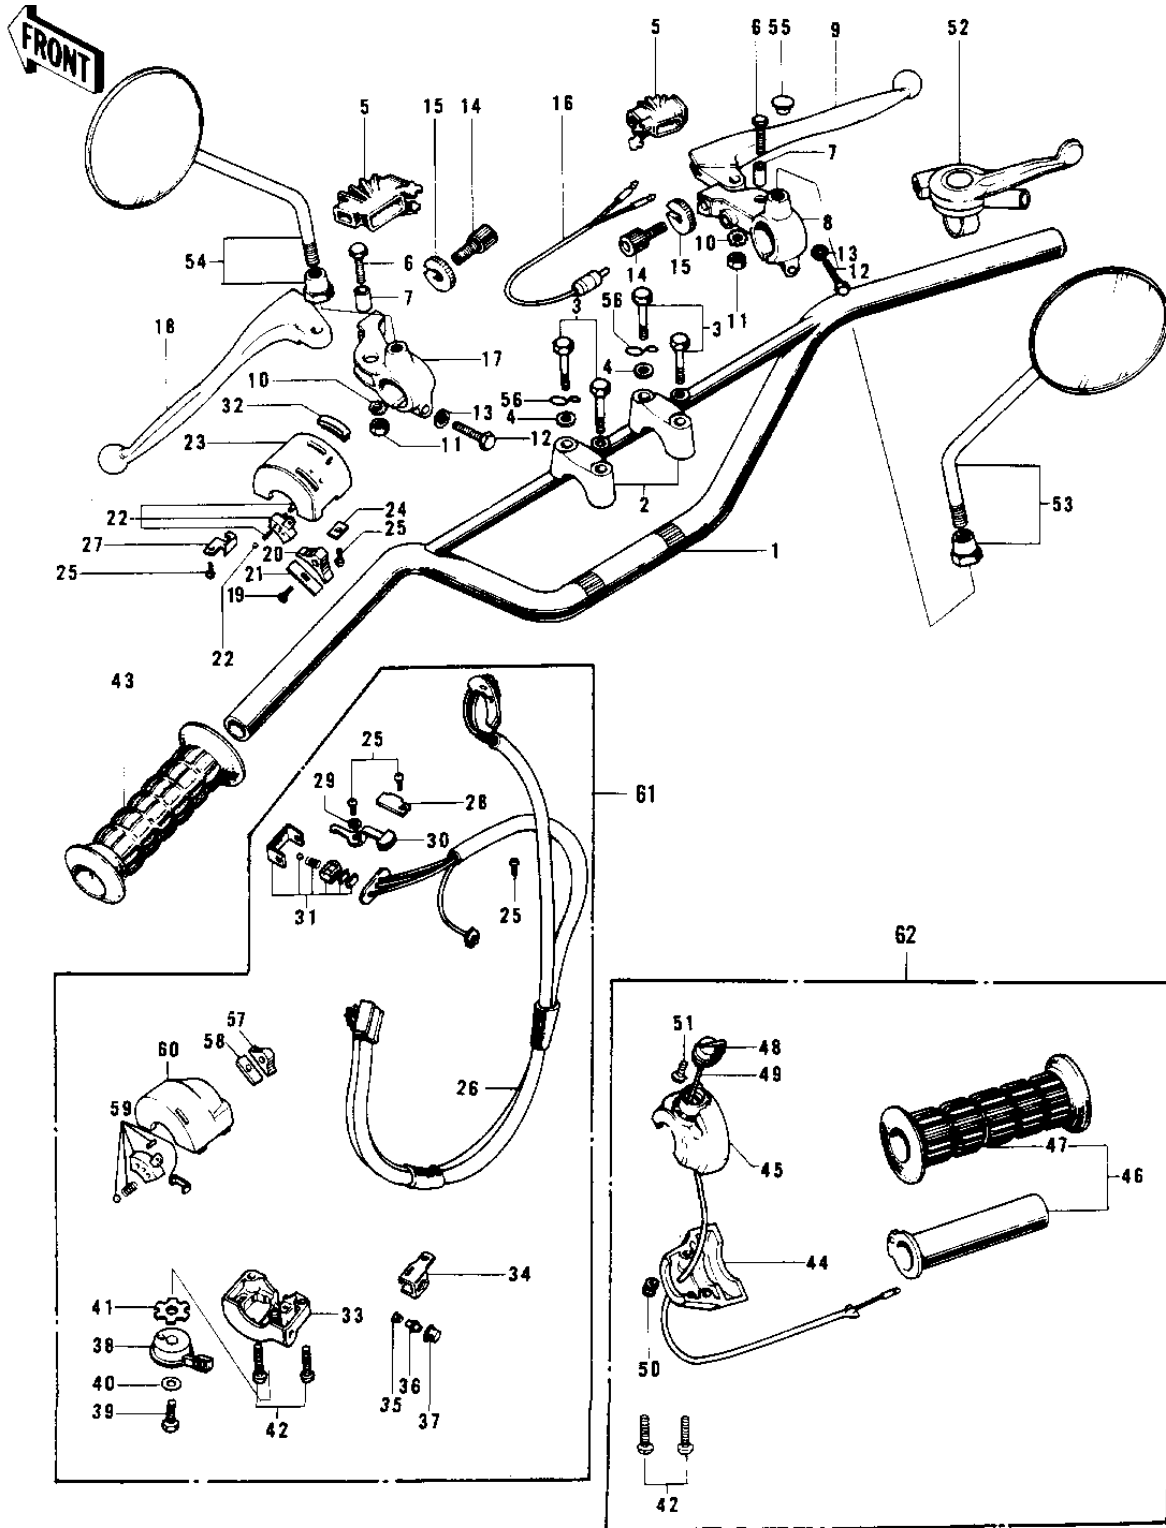

1975 G4TR-E PARTS DIAGRAM

HANDLEBAR G4TR-C 1/2 (70-'73)

G

1975 G4TR-E PARTS LIST

HANDLEBAR G4TR-C 1/2 ('70-'73)

ITEM NAME	PART NUMBER	QUANTITY
HANDLEBAR (Ref # 1)	46004-004	1
HOLDER-HANDLEBAR (Ref # 2)	46012-008	2
BOLT 8X38 (Ref # 3)	92001-1405	4
WASHER SPRING 8MM (Ref # 4)	461F0800	4
DUST COVER (Ref # 5)	46071-002	2
BOLT HEX HEAD 5X20 (Ref # 6)	92007-020	2
COLLAR LEVER (Ref # 7)	46059-011	2
HOLDER-FR BRK LEV,BLK (Ref # 8)	46060-009-21	1
LEVER FRONT BRAKE (Ref # 9)	46058-004	1
WASHER LOCK 5MM (Ref # 10)	464H0500	2
NUT 5MM (Ref # 11)	312B0500	2
BOLT HEX HEAD 6X25 (Ref # 12)	110N0625	2
WASHER PLAIN 6MM (Ref # 13)	410B0600	2
SCREW,CABLE ADJUST (Ref # 14)	46055-009	2
NUT-LOCK (Ref # 15)	46056-005	2
SWITCH-FR. BRAKE LAMP (Ref # 16)	27021-004	1
HOLDER-CLUTCH LEV,BLK (Ref # 17)	46094-011-21	1
LEVER-CLUTCH (Ref # 18)	46092-015	1
SCREW CNTSNK HD 3X8 (Ref # 19)	221B0308A	1
KNOB-LH SWITCH (Ref # 20)	46044-009	1
SPRING-L.H SW KNOB,B (Ref # 21)	46031-006	1
SWITCH-L.H. (Ref # 22)	46089-008	1
CASE-L.H. UPPER (Ref # 23)	46086-015	1
HOLDER-L.H SW UPPER,B (Ref # 24)	46085-019	1
SCREW PAN HEAD 3X5 (Ref # 25)	220B0305A	5
WIRING HARNESS-LH SW (Ref # 26)	46082-020	1
HOLDER-LH SW UPPER,A (Ref # 27)	46085-020	1
HOLDER-L.H SW LOWER,A (Ref # 28)	46085-016	1
WASHER (Ref # 29)	92095-010	1