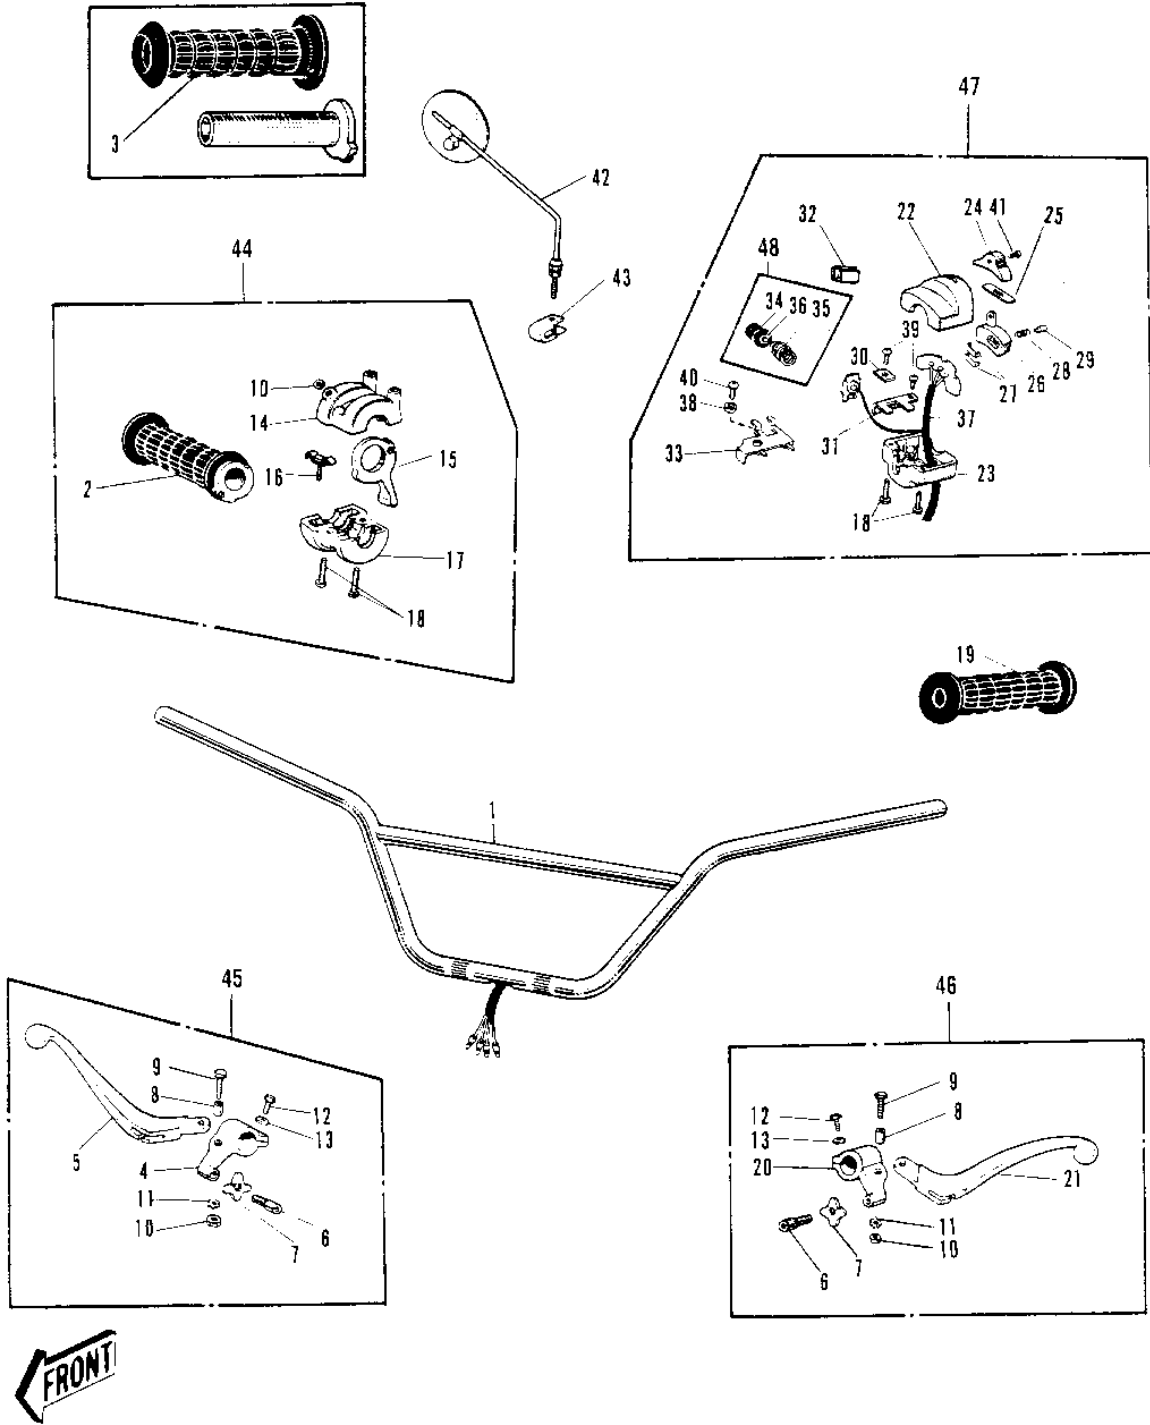

1974 G4TR-D PARTS DIAGRAM

HANDLEBAR G4TR/A 1/2 (70-'73)

G4TR/A

1974 G4TR-D PARTS LIST

HANDLEBAR G4TR/A 1/2 ('70-'73)

ITEM NAME	PART NUMBER	QUANTITY
HANDLEBAR (Ref # 1)	46004-004	
GRIP ASSY-THROTTLE (Ref # 2)	46019-013	
RUBBER-R.H GRIP (Ref # 3)	46061-012	
HOLDER-FR BRAKE LEVER (Ref # 4)	46060-006	
LEVER FRONT BRAKE (Ref # 5)	46058-004	
SCREW,CABLE ADJUST (Ref # 6)	46055-009	
NUT LOCK ADJUST SCREW (Ref # 7)	46056-001	
COLLAR LEVER (Ref # 8)	46059-011	
BOLT HEX HEAD 5X20 (Ref # 9)	92007-020	
NUT 5MM (Ref # 10)	312B0500	
WASHER LOCK 5MM (Ref # 11)	464H0500	
BOLT, HEX HEAD 6X22 (Ref # 12)	110N0622	
WASHER PLAIN 6MM (Ref # 13)	410B0600	
CASE-R.H.UPPER (Ref # 14)	46041-005	
LEVER-STARTER (Ref # 15)	46096-006	
SPRING THROTTLE GRIP (Ref # 16)	46024-002	
CASE-R.H LOWER (Ref # 17)	46023-005	
SCREW PAN HEAD 5X22 (Ref # 18)	220B0522	
RUBBER-L.H GRIP (Ref # 19)	46075-017	
HOLDER,CLUTCH LEVER (Ref # 20)	46094-010	
HOLDER,CLUTCH LEVER (Ref # 20)	46094-010	
LEVER-CLUTCH (Ref # 21)	46092-015	
LEVER-CLUTCH (Ref # 21)	46092-015	
CASE L.H SWITCH UPPER (Ref # 22)	46086-013	
CASE L.H SWITCH LOWER (Ref # 23)	46077-015	
KNOB-L.H SWITCH (Ref # 24)	46044-011	
SPRING L.H SW KNOB (Ref # 25)	46031-003	
SWITCH L.H (Ref # 26)	46089-003	
PLATE L.H SW CONTACT (Ref # 27)	46080-002	