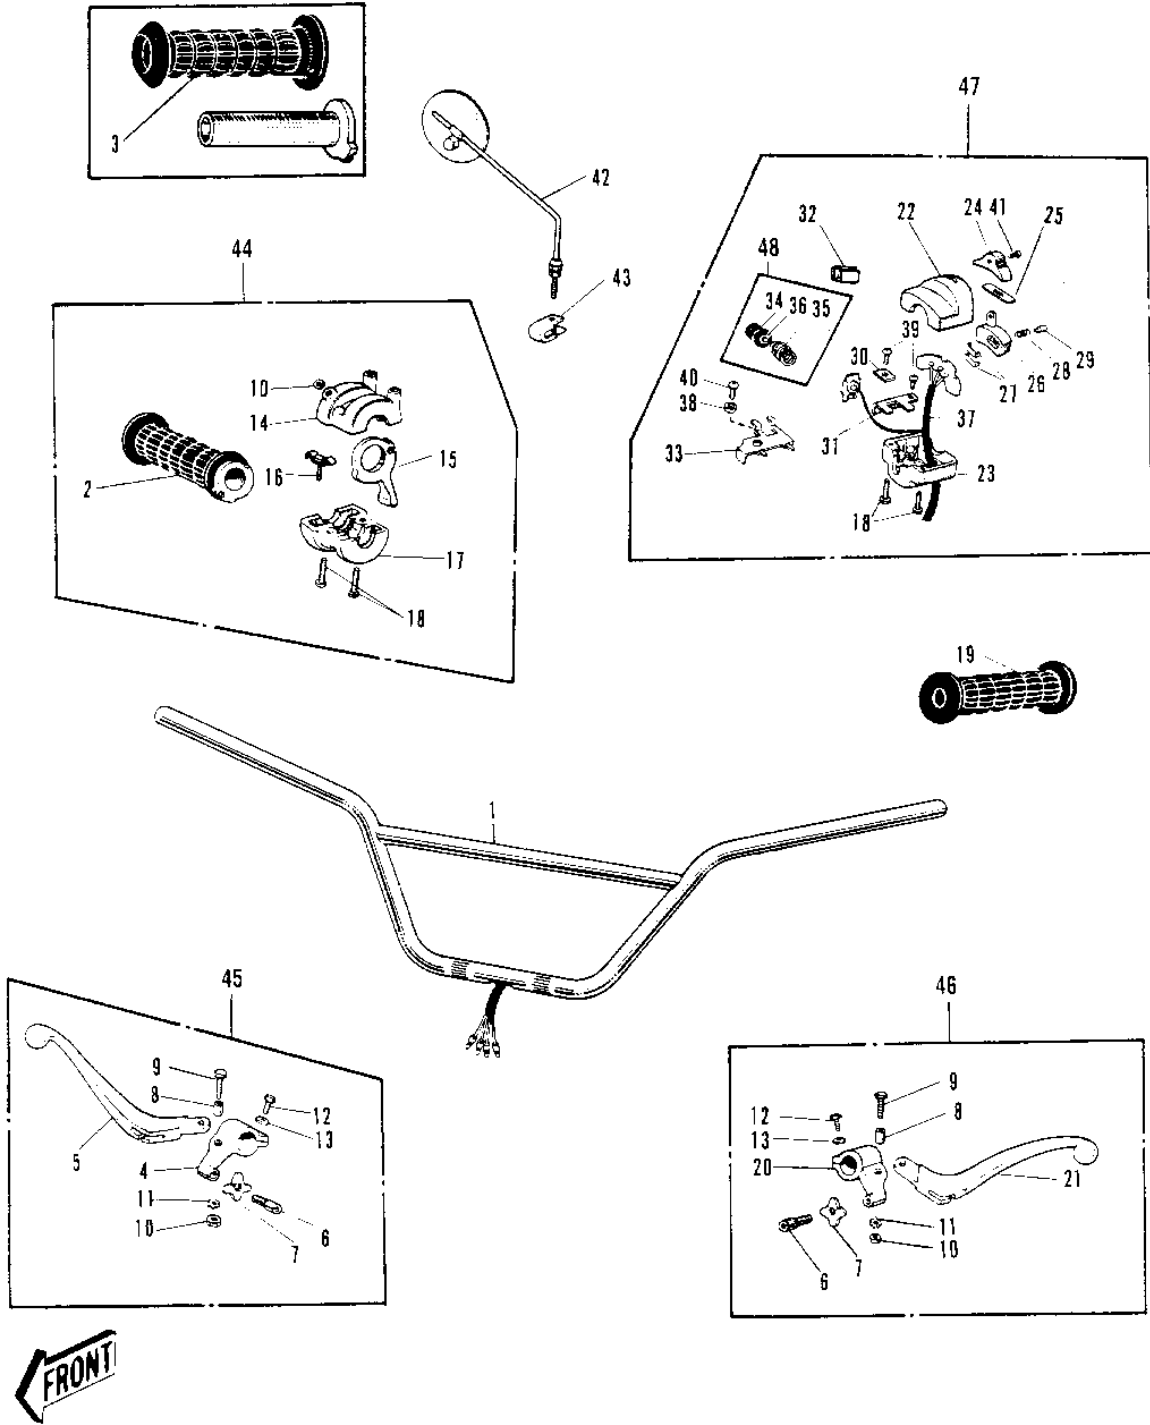

1972 G4TR-B PARTS DIAGRAM

HANDLEBAR G4TR/A 1/2 (70-'73)

G4TR/A