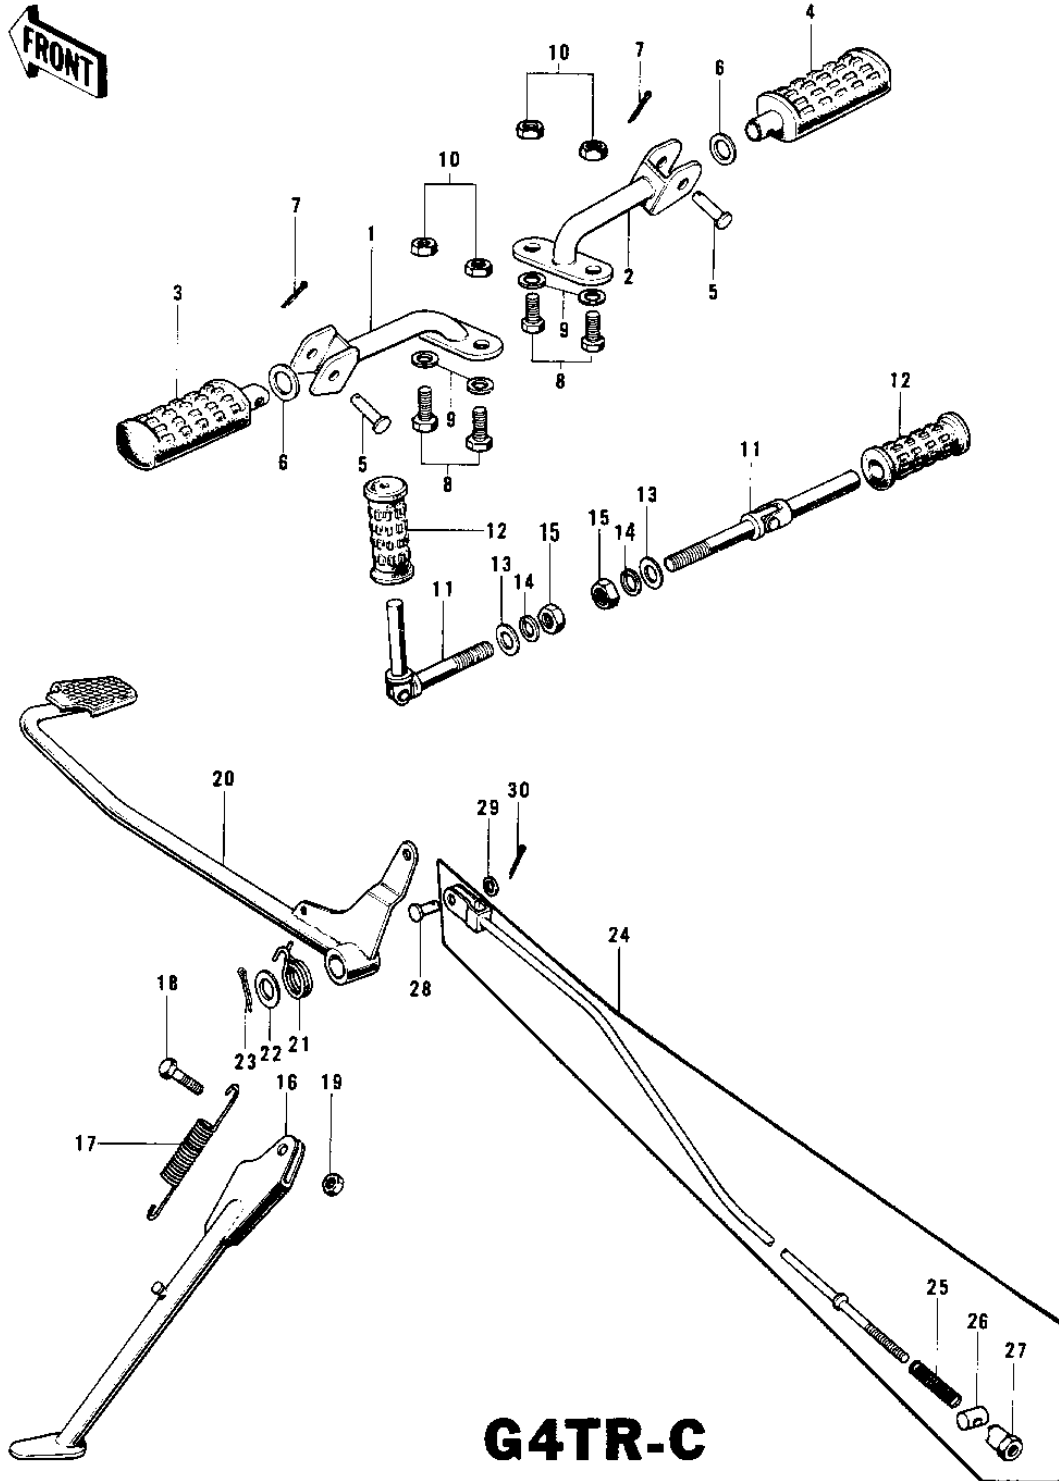

# 1971 G4TR-A PARTS DIAGRAM

FOOTRESTS/STAND/BRAKE PEDAL G4TR-C (70-

1C

# 1971 G4TR-A PARTS LIST

FOOTRESTS/STAND/BRAKE PEDAL G4TR-C ('70-

ITEM NAME	PART NUMBER	QUANTITY
BAR,L.H FOOTREST (Ref # 1)	34003-047	
BAR,L.H FOOTREST (Ref # 1)	34003-047	
BAR,R.H FOOTREST (Ref # 2)	34003-048	
BAR,R.H FOOTREST (Ref # 2)	34003-048	
STEP-ASSY,FR,LH (Ref # 3)	34027-1114	
STEP-ASSY,FR,LH (Ref # 3)	34027-1114	
STEP-ASSY,FR,RH (Ref # 4)	34027-1115	
STEP-ASSY,FR,RH (Ref # 4)	34027-1115	
PIN-FOOTREST BAR FIT (Ref # 5)	92043-080	
WASHER PL 22.5X36X2.3 (Ref # 6)	92022-204	
PIN,COTTER,2.5X15 (Ref # 7)	550D2515	
BOLT-UPSET,10X20 (Ref # 8)	112B1020	
WASHER PLAIN 10MM (Ref # 9)	410B1000	
NUT 10MM (Ref # 10)	315B1000	
BAR-RR FOOTREST (OPT) (Ref # 11)	34028-009	
RUBBER,REAR FOOTREST (Ref # 12)	92076-024	
WASHER-PLAIN (OPT) (Ref # 13)	92022-199	
WASHER SPRING 10MM (Ref # 14)	461F1000	
NUT,10MM (Ref # 15)	314B1000	
STAND-SIDE (Ref # 16)	34024-035	
SPRING,SIDE STAND (Ref # 17)	34025-001	
BOLT,HEX HEAD,10X25 (Ref # 18)	113G1025	
NUT 10MM (Ref # 19)	315B1000	
PEDAL-BRAKE (Ref # 20)	43001-045	
SPRING BRAKE PEDAL (Ref # 21)	43005-007	
WASHER BRAKE PEDAL (Ref # 22)	92022-085	
PIN COTTER 3.0X30 (Ref # 23)	550D3030	
ROD ASSY,BRAKE (Ref # 24)	43010-016	
ROD ASSY,BRAKE (Ref # 24)	43010-016	