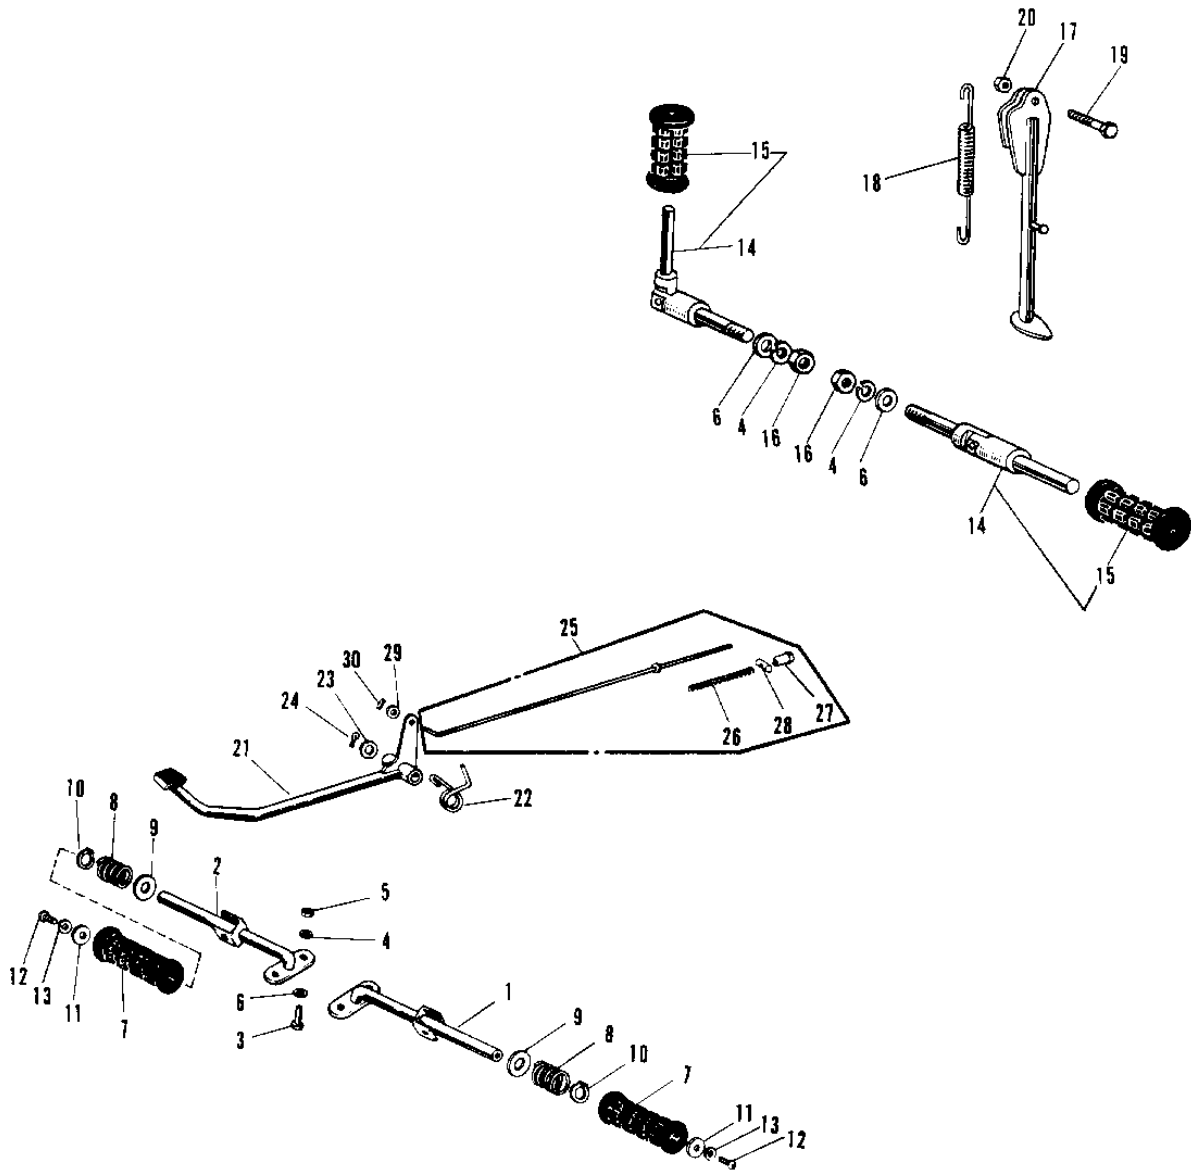

1972 G4TR-B PARTS DIAGRAM

FOOTRESTS/STAND/BRAKE PEDAL G4TR/A/B (7)

G4TR/A

1972 G4TR-B PARTS LIST

FOOTRESTS/STAND/BRAKE PEDAL G4TR/A/B (7

ITEM NAME	PART NUMBER	QUANTITY
BAR FOOTREST L.H (Ref # 1)	34003-018	
BAR FOOTREST R.H (Ref # 2)	34003-019	
BOLT-UPSET,10X20 (Ref # 3)	112B1020	
WASHER SPRING 10MM (Ref # 4)	461F1000	
NUT 10MM (Ref # 5)	315B1000	
WASHER PLAIN 10MM (Ref # 6)	410B1000	
RUBBER FOOTREST (Ref # 7)	92076-006	
SPRING FOOTREST PEG (Ref # 8)	34006-002	
WASHER FOLDING PEG (Ref # 9)	92022-049	
CIRCLIP 16MM (Ref # 10)	480J1600	
WASHER PLAIN (Ref # 11)	92022-024	
SCREW PAN HEAD 6X20 (Ref # 12)	220B0620	
WASHER SPRING 6MM (Ref # 13)	461F0600	
BAR SET-REAR FOOTREST (Ref # 14)	34030-001	
RUBBER REAR FOOTREST (Ref # 15)	92076-008	
NUT,10MM (Ref # 16)	314B1000	
STAND-SIDE (Ref # 17)	34024-035	
SPRING,SIDE STAND (Ref # 18)	34025-001	
BOLT,HEX HEAD,10X25 (Ref # 19)	113G1025	
NUT 10MM (Ref # 20)	315B1000	
PEDAL-BRAKE (Ref # 21)	43001-045	
SPRING BRAKE PEDAL (Ref # 22)	43005-007	
WASHER BRAKE PEDAL (Ref # 23)	92022-085	
PIN COTTER 3.0X30 (Ref # 24)	550D3030	
BRAKE ROD ASSY (Ref # 25)	43010-5003	
BRAKE ROD ASSY (Ref # 25)	43010-5003	
BRAKE ROD ASSY (Ref # 25)	43010-5003	
SPRING,BRAKE ROD (Ref # 26)	43012-001	
NUT-BRAKE ROD ADJUST (Ref # 27)	92015-042	