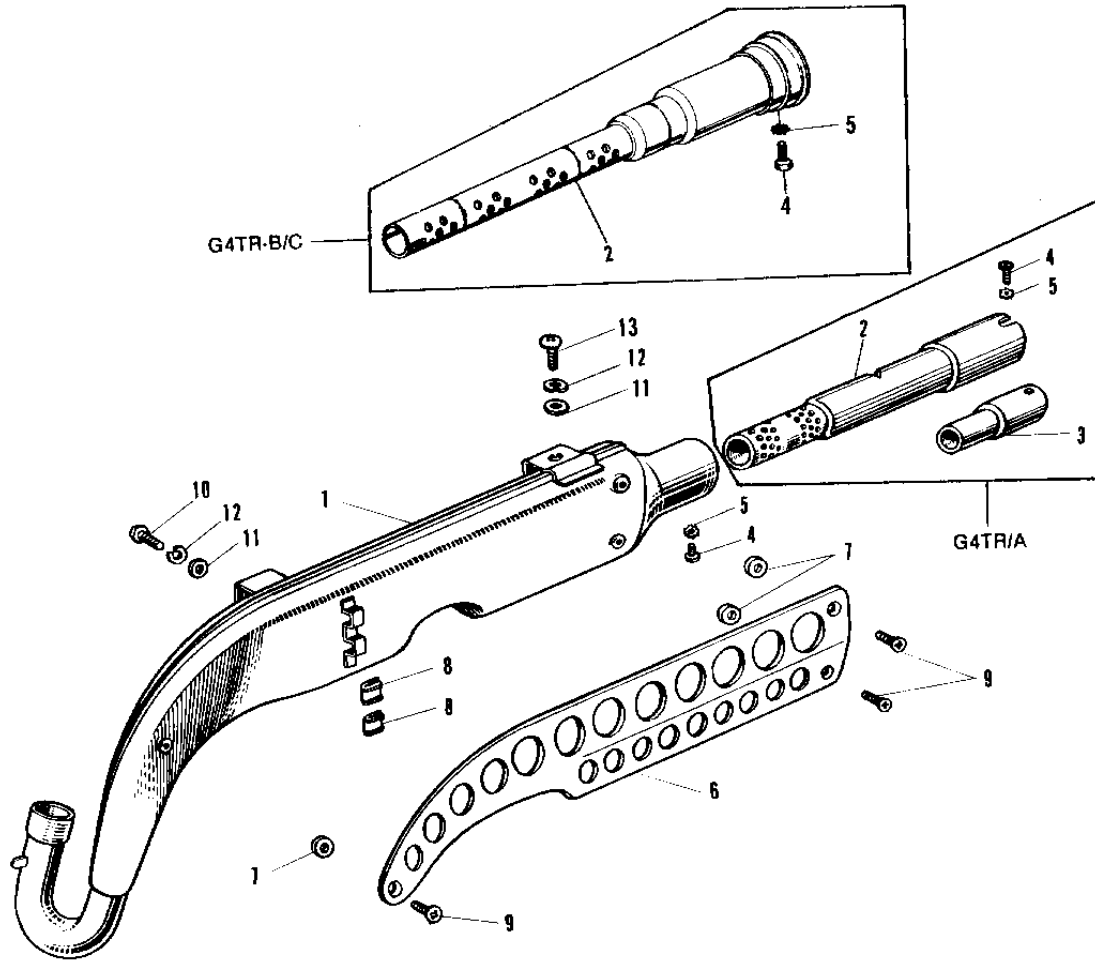

1976 KV100-A7

PARTS DIAGRAM

MUFFLER ('70-'73)

10

1976 KV100-A7

PARTS LIST

MUFFLER ('70-'73)

ITEM NAME	PART NUMBER	QUANTITY
MUFFLER ASSY (Ref # 1)	18001-069	1
MUFFLER ASSY (Ref # 1)	18001-069	1
SPARK ARRESTOR COMP (Ref # 2)	18033-037	1
BAFFLE TUBE (Ref # 2)	18033-055	1
BAFFLE TUBE (Ref # 3)	18033-039	1
BOLT,6X10 (Ref # 4)	112G0610	2
BOLT,6X10 (Ref # 4)	112G0610	1
WASHER LOCK 6MM (Ref # 5)	464H0600	2
WASHER LOCK 6MM (Ref # 5)	464H0600	1
COVER,MUFFLER (Ref # 6)	18057-046	1
COVER,MUFFLER (Ref # 6)	18057-046	1
COVER,MUFFLER (Ref # 6)	18057-046	1
INSULATOR (Ref # 7)	18065-001	3
INSULATOR (Ref # 8)	18065-007	2
SCREW PAN HEAD 6X10 (Ref # 9)	221E0610	3
BOLT-SMALL-UPSET,8X16 (Ref # 10)	115G0816	1
WASHER PLAIN 8MM (Ref # 11)	410B0800	2
WASHER SPRING 8MM (Ref # 12)	461F0800	2
SCREW-PAN HEAD,8X16 (Ref # 13)	220B0816	1