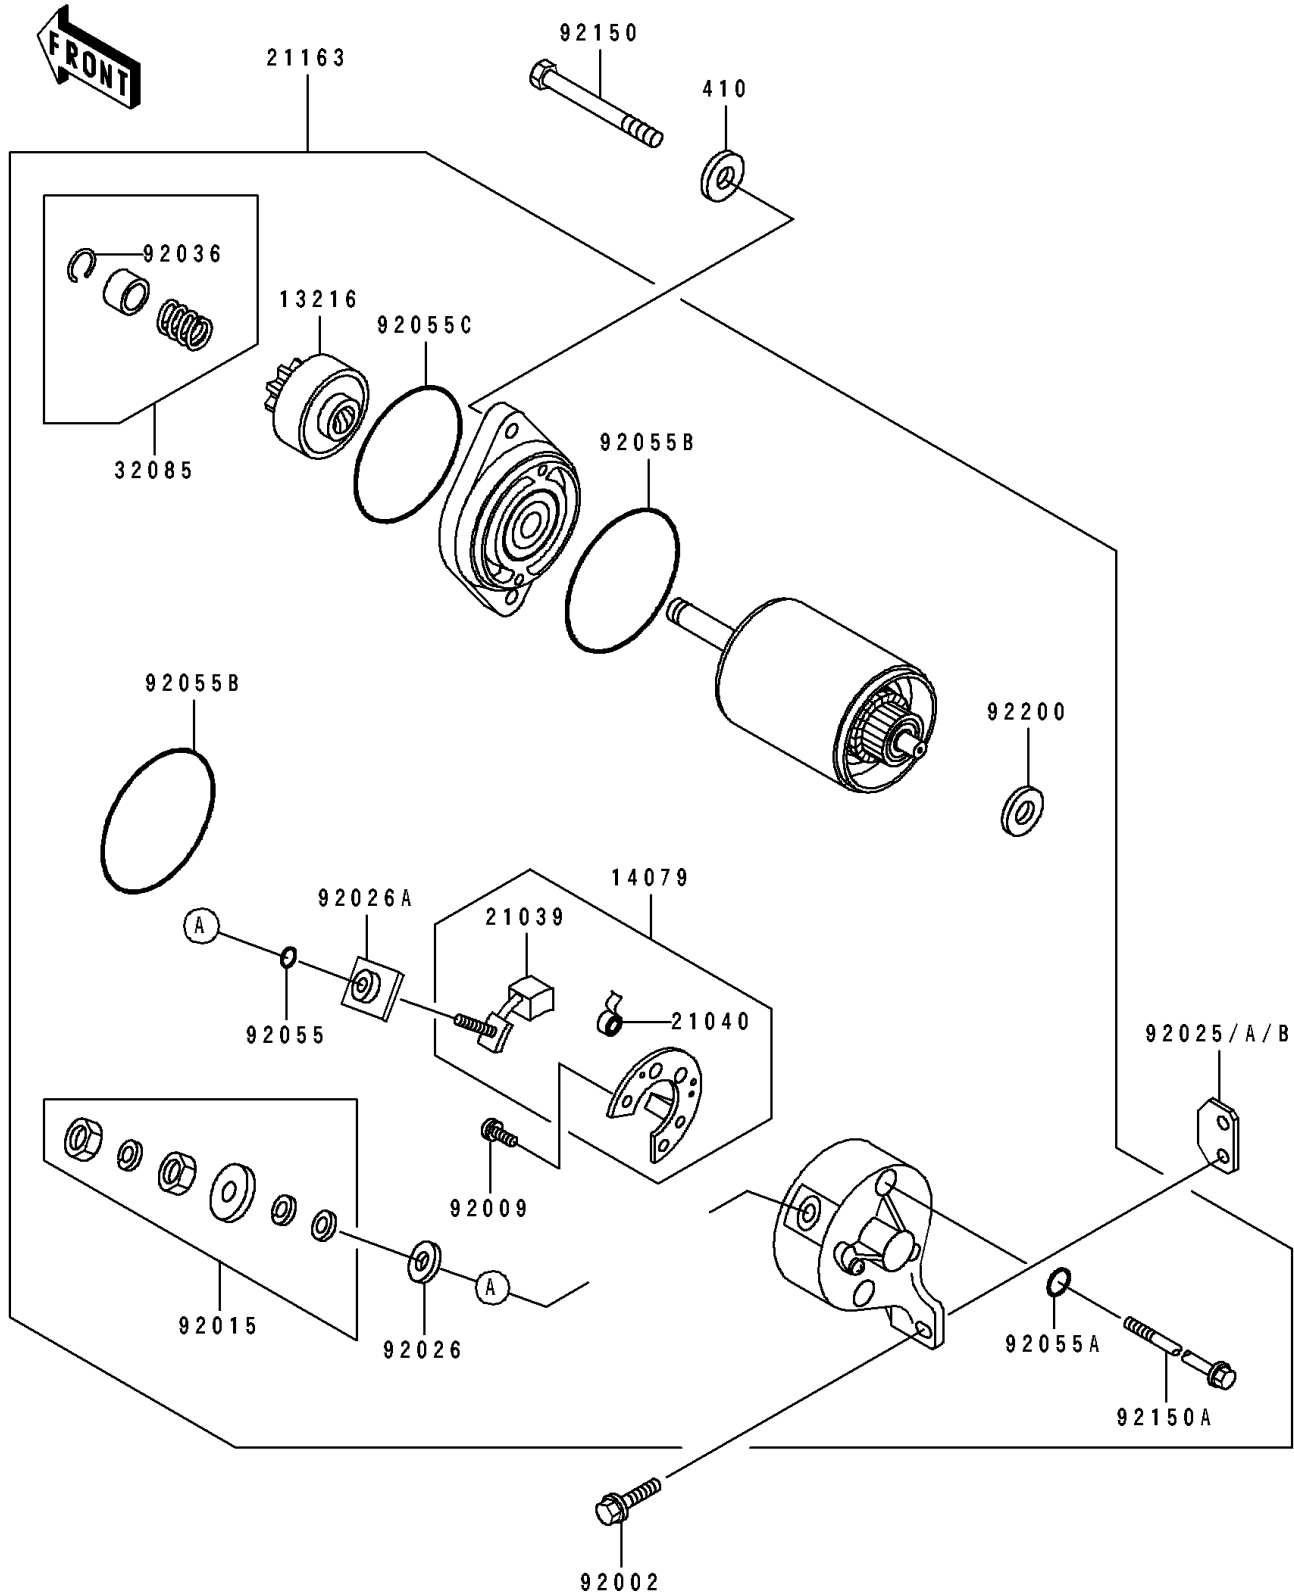

1992 550 SX PARTS DIAGRAM

Starter Motor

E1840

1992 550 SX PARTS LIST

Starter Motor

ITEM NAME	PART NUMBER	QUANTITY
GEAR-COMP,SPUR (Ref # 13216)	13216-3703	1
HOLDER-ASSY,BRUSH (Ref # 14079)	14079-3706	1
BRUSH,CARBON(+) (Ref # 21039)	21039-3704	1
SPRING-BRUSH (Ref # 21040)	21040-3701	1
STARTER-ELECTRIC (Ref # 21163)	21163-3710	1
STOPPER,GEAR (Ref # 32085)	32085-3718	1
BOLT,6X20 (Ref # 92002)	92002-3755	1
SCREW,4X10 (Ref # 92009)	92009-3785	1
NUT,STARTER TERMINAL (Ref # 92015)	92015-3820	1
SHIM,STARTER,T=0.4 (Ref # 92025)	92025-3012	1
SHIM,STARTER,T=0.6 (Ref # 92025A)	92025-3013	1
SHIM,STARTER,T=0.8 (Ref # 92025B)	92025-3014	1
SPACER,TERMINAL,OUT (Ref # 92026)	92026-3704	1
SPACER,TERMINAL,IN (Ref # 92026A)	92026-3705	1
RING-SNAP (Ref # 92036)	92036-517	1
RING-O,STARTER TERMINAL (Ref # 92055)	92055-3728	1
RING-O,BOLT (Ref # 92055A)	92055-3729	1
RING-O,YOKE (Ref # 92055B)	92055-3730	1
RING-O (Ref # 92055C)	92055-516	1
BOLT,8X75 (Ref # 92150)	92150-3756	1
BOLT,5X120 (Ref # 92150A)	92150-3783	1
WASHER,THRUST (Ref # 92200)	92200-3734	1
WASHER-PLAIN-SMALL,8MM (Ref # 410)	410S0800	1