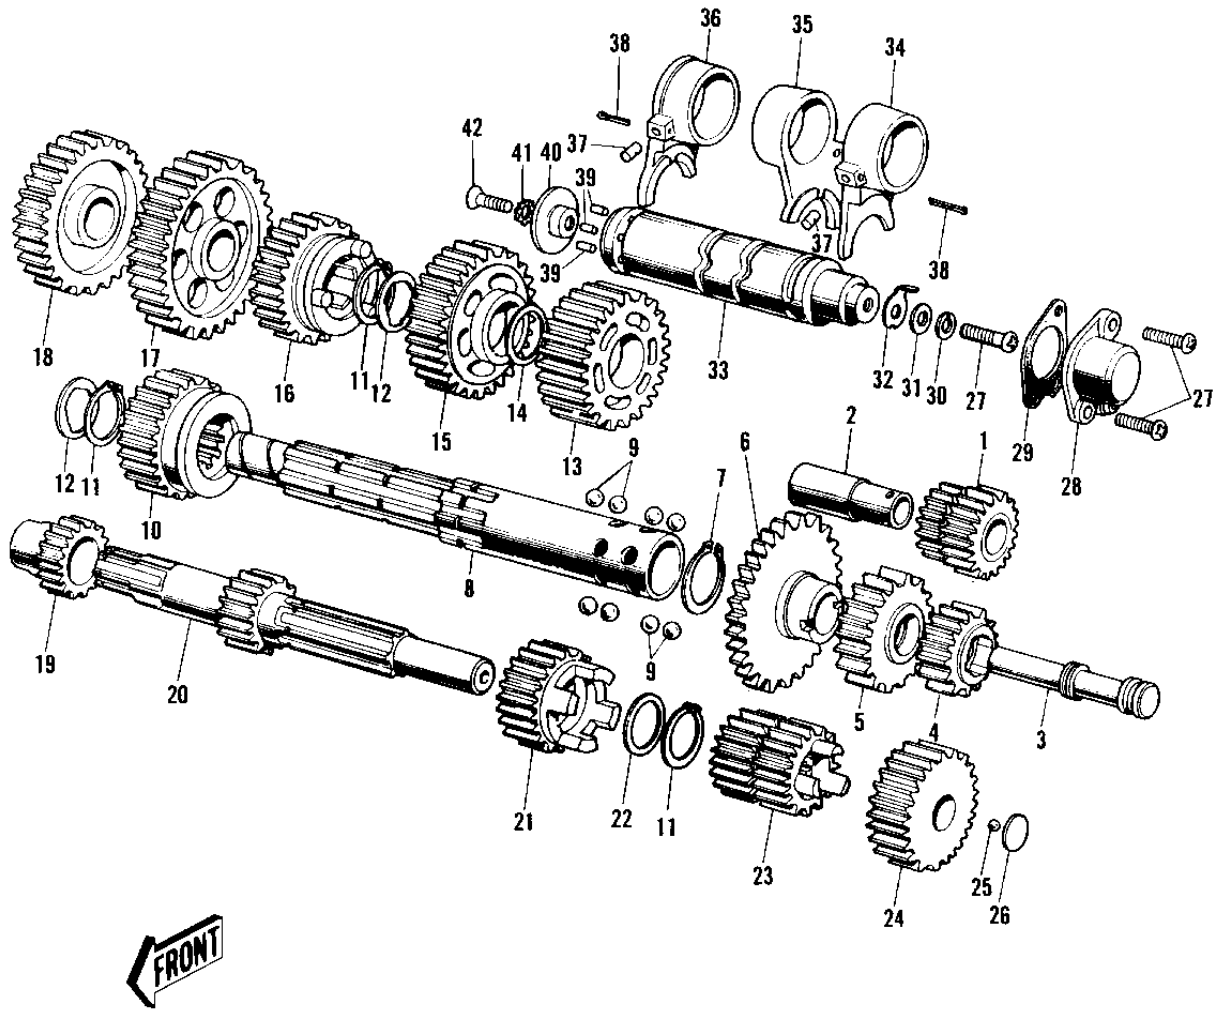

# 1970 Trail Boss PARTS LIST

TRANSMISSION/CHANGE DRUM 1/2 ('70-'73)

ITEM NAME	PART NUMBER	QUANTITY
GEAR COUNTER (Ref # 1)	13177-005	1
SHAFT COUNTER (Ref # 2)	13180-001	1
ROD,SHIFT (Ref # 3)	49047-1005	1
ROD,SHIFT (Ref # 3)	49047-1005	X
GEAR LOW (Ref # 4)	13177-001	1
GEAR HIGH (Ref # 5)	13177-004	1
ENGINE SPROCKET 15T (Ref # 6)	13144-038	1
CIRCLIP 24MM (Ref # 7)	480J2400	1
SHAFT-OUTPUT (Ref # 8)	13128-035	1
SHAFT-OUTPUT (Ref # 8)	13128-035	1
BALL STEEL 5/16" (Ref # 9)	600A1000	8
TOP GEAR OUTPUT SHAFT (Ref # 10)	13137-012	1
CIRCLIP (Ref # 11)	92033-014	3
WASHER-LOCK (Ref # 12)	92024-030	2
3RD GEAR OUTPUT SHAFT (Ref # 13)	13133-005	1
WASHER THRUST (Ref # 14)	92022-146	1
2ND GEAR OUTPUT SHAFT (Ref # 15)	13131-008	1
GEAR-TRANSMISSION SPU (Ref # 16)	13129-1708	1
LOW GEAR OUTPUT SHAFT (Ref # 17)	13129-010	1
IDLE GEAR (Ref # 18)	13073-004	1
PINION KICKSTARTER (Ref # 19)	13075-004	1
SHAFT,DRIVE (Ref # 20)	13127-032	1
4TH GEAR,DRIVE (Ref # 21)	13129-1053	1
WASHER THRUST (Ref # 22)	92022-118	1
2ND&3RD GEAR,DRIVE (Ref # 23)	13129-1052	1
GEAR,INPUT TOP,24T (Ref # 24)	13129-1927	1
BALL STEEL 7/32" (Ref # 25)	600A0700	1
WASHER THRUST (Ref # 26)	92022-115	1
SCREW PAN HEAD 6X16 (Ref # 27)	220B0616	3

### TRANSMISSION/CHANGE DRUM 1/2 ('70-'73)

ITEM NAME	PART NUMBER	QUANTITY
SWITCH,NEUTRAL (Ref # 28)	13151-1001	1
SWITCH,NEUTRAL (Ref # 28)	13151-1001	1
GASKET NEUTRAL SWITCH (Ref # 29)	13146-002	1
WASHER SPRING 6MM (Ref # 30)	461F0600	1
WASHER PLAIN 6MM (Ref # 31)	410B0600	1
ROTOR,NEUTRAL INDICTR (Ref # 32)	21007-1003	1
DRUM ASSY-GEAR CHANGE (Ref # 33)	13239-005	1
DRUM ASSY-GEAR CHANGE (Ref # 33)	13239-005	1
FORK SELECTOR 3RD (Ref # 34)	13140-009	1
FORK SELECTOR 4TH-TOP (Ref # 35)	13140-017	1
FORK SELECTOR LOW-2ND (Ref # 36)	13140-010	1
PIN SELECT FORK GUIDE (Ref # 37)	92043-005	3
PIN COTTER 3.0X20 (Ref # 38)	550D3020	3
PIN GEAR CHANGE DRUM (Ref # 39)	92042-014	6
PLATE CHANGE DRUM PIN (Ref # 40)	13142-008	1
WASHER LOCK 6MM (Ref # 41)	464H0600	1
SCREW PAN HEAD 6X12 (Ref # 42)	220B0612	1