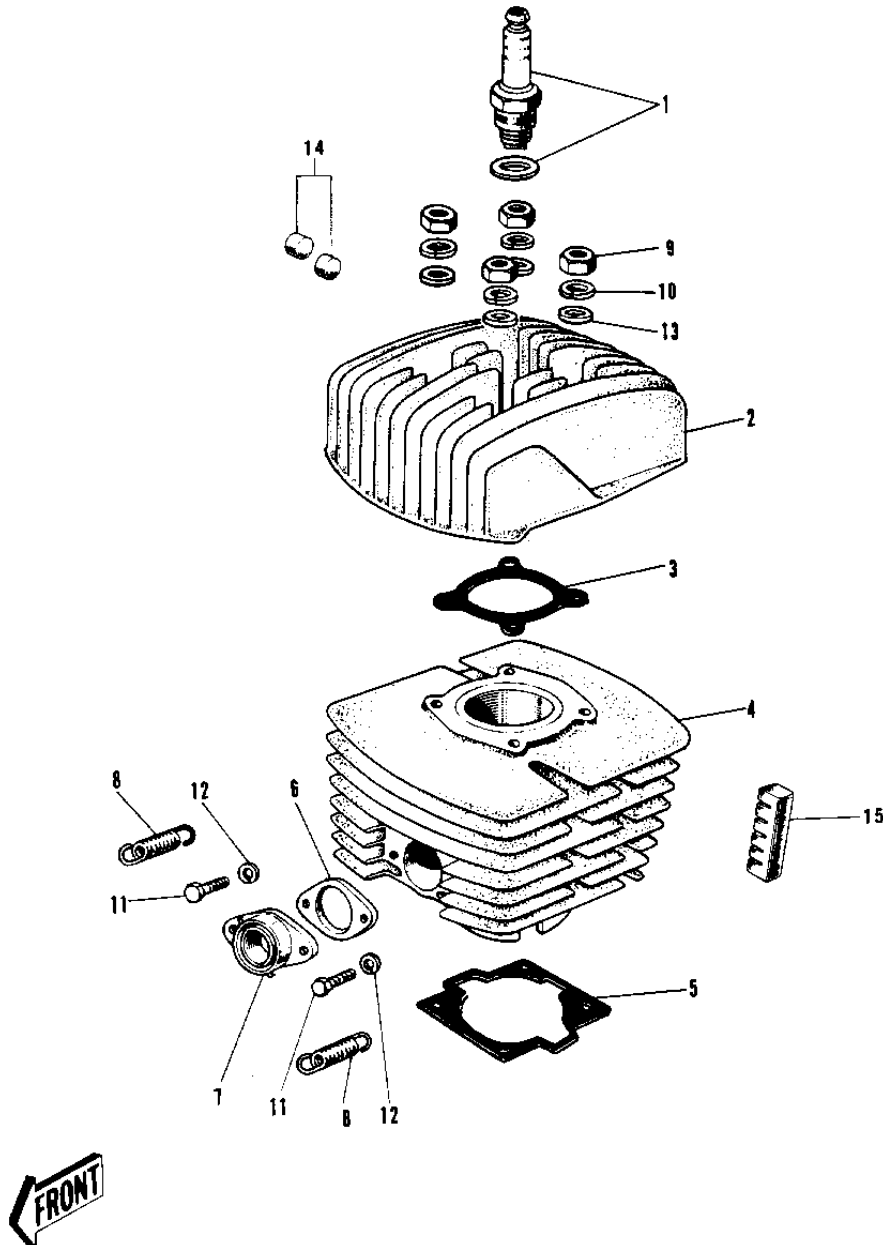

## PARTS DIAGRAM

### CYLINDER HEAD/CYLINDER ('70-'73)

104

## PARTS LIST

### CYLINDER HEAD/CYLINDER ('70-'73)

ITEM NAME	PART NUMBER	QUANTITY
UNAVAILABLE IN PRICE BOOK (Ref # 1)	92070-001A	1
CYLINDER HEAD,F.BLACK (Ref # 2)	11001-038-21	1
CYLINDER HEAD,F.BLACK (Ref # 2)	11001-038-21	1
GASKET CYLINDER HEAD (Ref # 3)	11004-033	1
CYLINDER,FLAT BLACK (Ref # 4)	11005-061-21	1
CYLINDER,FLAT BLACK (Ref # 4)	11005-061-21	1
GASKET CYLINDER BASE (Ref # 5)	11009-009	1
GASKET EXH PIPE CLAMP (Ref # 6)	18067-005	1
HOLDER EXHAUST PIPE (Ref # 7)	18069-028	1
SPRING CONNECTOR (Ref # 8)	18071-001	2
NUT,8MM (Ref # 9)	311B0800	4
WASHER SPRING 8MM (Ref # 10)	461F0800	4
BOLT-UPSET,6X20 (Ref # 11)	112G0620	2
WASHER SPRING 6MM (Ref # 12)	461F0600	2
WASHER PLAIN 8MM (Ref # 13)	410B0800	4
DAMPER RUBBER-CYL-HD (Ref # 14)	92075-109	12
DAMPER RUBBER-CYL (Ref # 15)	92075-110	2