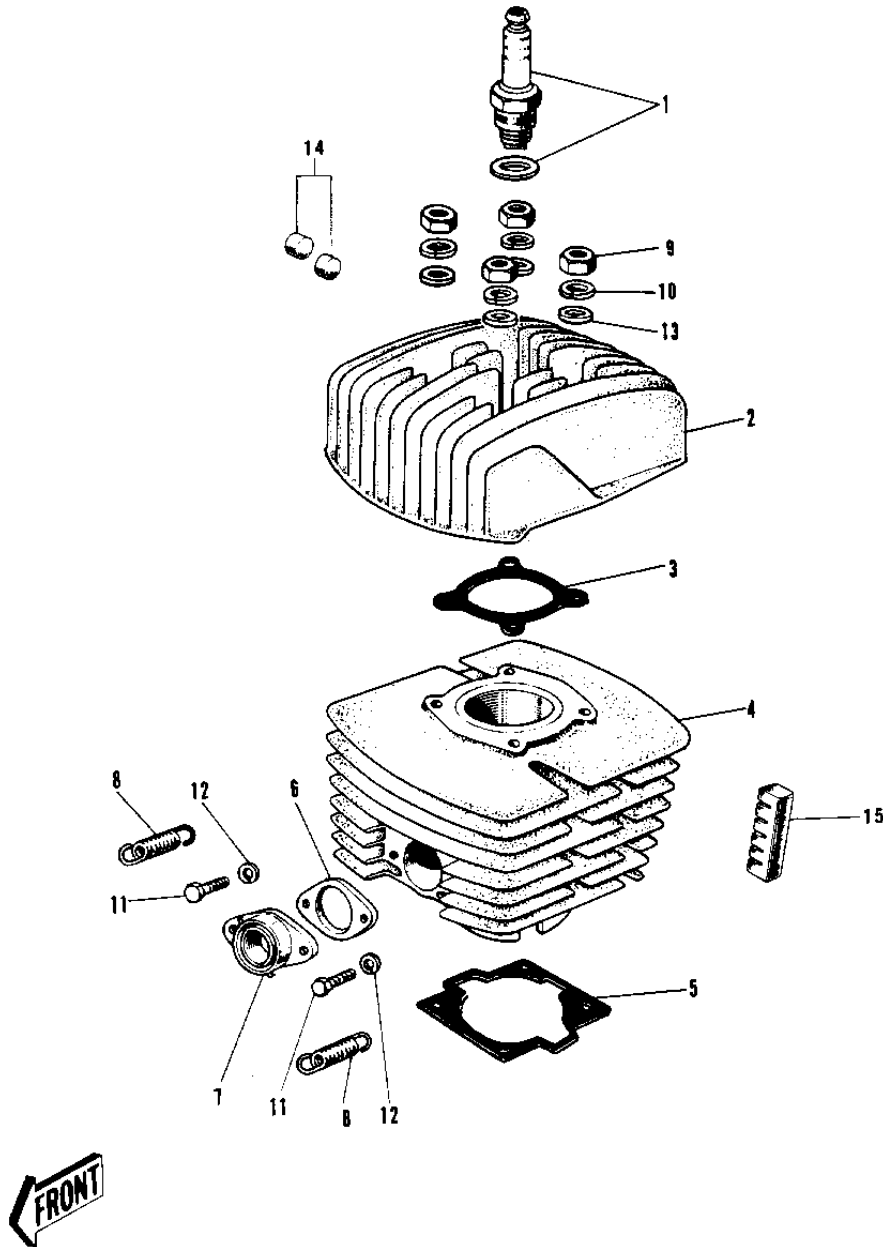

1975 G4TR-E PARTS DIAGRAM

CYLINDER HEAD/CYLINDER (70-'73)

104

1975 G4TR-E PARTS LIST

CYLINDER HEAD/CYLINDER ('70-'73)

ITEM NAME	PART NUMBER	QUANTITY
UNAVAILABLE IN PRICE BOOK (Ref # 1)	92070-001A	1
CYLINDER HEAD,F.BLACK (Ref # 2)	11001-038-21	1
CYLINDER HEAD,F.BLACK (Ref # 2)	11001-038-21	1
GASKET CYLINDER HEAD (Ref # 3)	11004-033	1
CYLINDER,FLAT BLACK (Ref # 4)	11005-061-21	1
CYLINDER,FLAT BLACK (Ref # 4)	11005-061-21	1
GASKET CYLINDER BASE (Ref # 5)	11009-009	1
GASKET EXH PIPE CLAMP (Ref # 6)	18067-005	1
HOLDER EXHAUST PIPE (Ref # 7)	18069-028	1
SPRING CONNECTOR (Ref # 8)	18071-001	2
NUT,8MM (Ref # 9)	311B0800	4
WASHER SPRING 8MM (Ref # 10)	461F0800	4
BOLT-UPSET,6X20 (Ref # 11)	112G0620	2
WASHER SPRING 6MM (Ref # 12)	461F0600	2
WASHER PLAIN 8MM (Ref # 13)	410B0800	4
DAMPER RUBBER-CYL-HD (Ref # 14)	92075-109	12
DAMPER RUBBER-CYL (Ref # 15)	92075-110	2