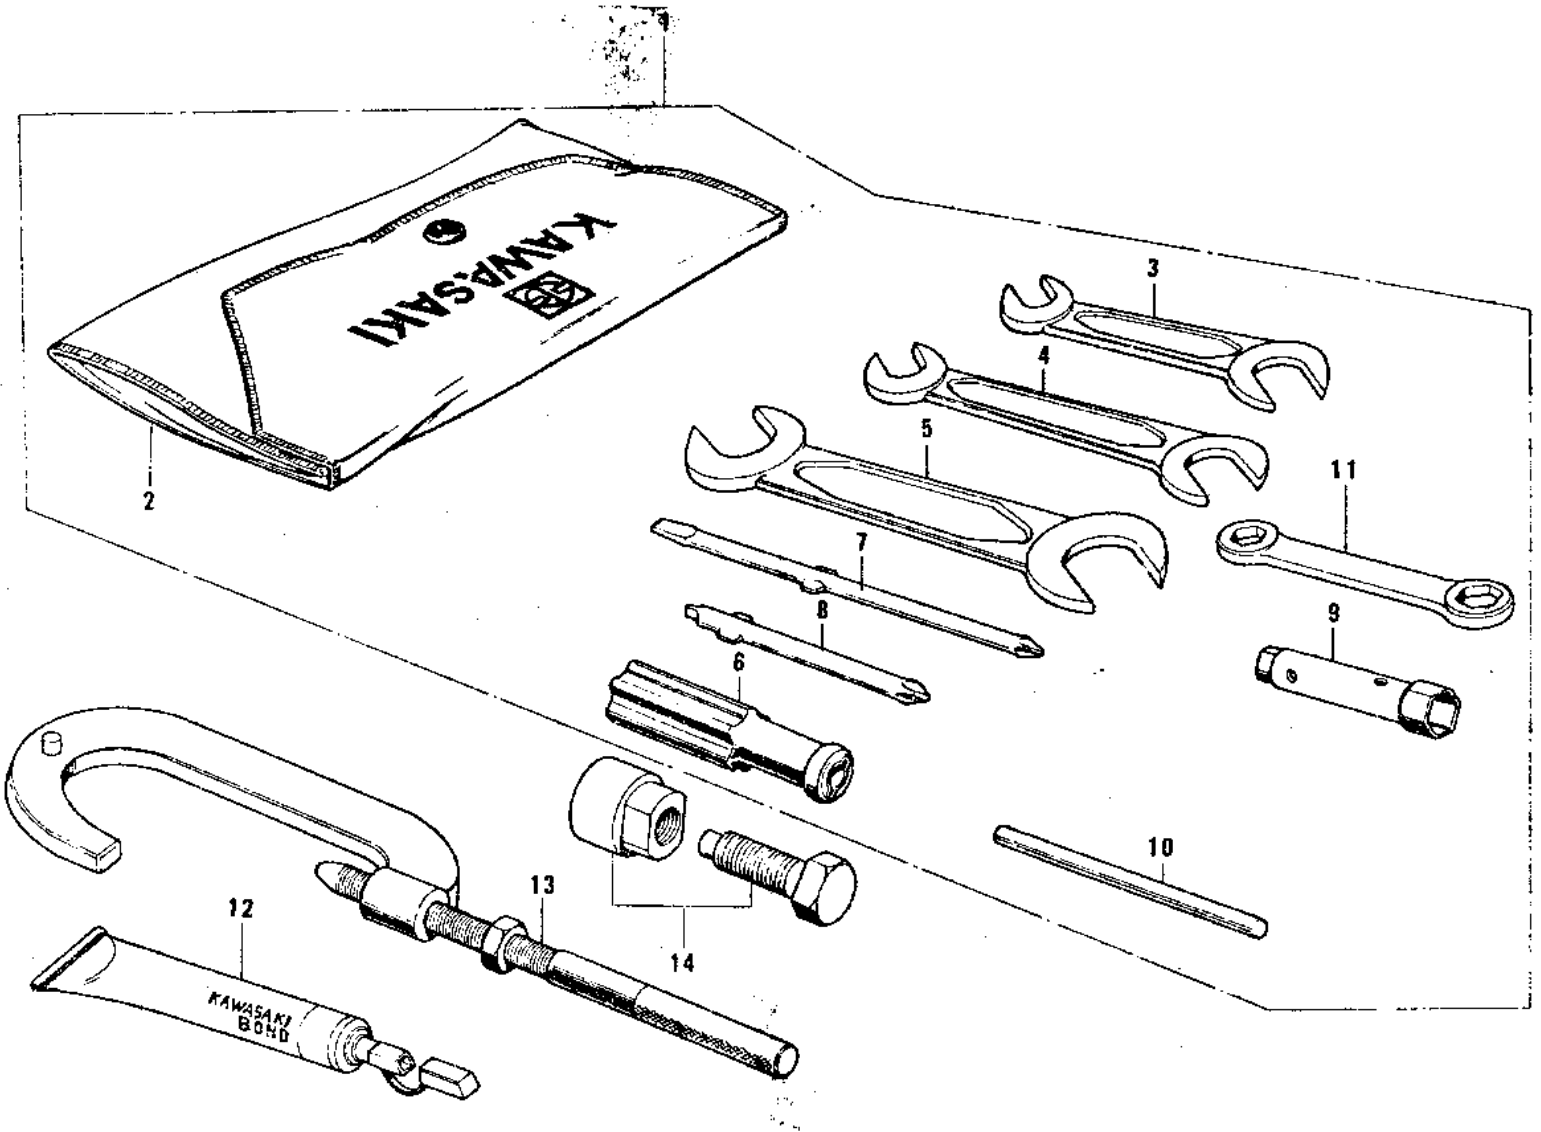

## 1970 Bushmaster PARTS DIAGRAM

OWNER TOOLS/SPECIAL SERVICE TOOLS ('74')

## 1970 Bushmaster PARTS LIST

OWNER TOOLS/SPECIAL SERVICE TOOLS ('74')

ITEM NAME	PART NUMBER	QUANTITY
UNAVAILABLE IN PRICE BOOK (Ref # 1)	56007-039	1
*** N.L.A. *** (Canada) (Ref # 1)	56007-035	1
BAG, TOOL (Ref # 2)	56008-010	1
WRENCH,OPEN,8X10 (Ref # 3)	92126-001	1
WRENCH,OPEN END,12X13 (Ref # 4)	92126-002	1
TOOL-WRENCH,OPEN END, (Ref # 5)	92110-1153	1
92106-1001 (Canada) (Ref # 6)	92106-002	1
TOOL-DRIVER (Ref # 7)	92107-1052	1
SCREW DRIVER #3 PHLIP (Ref # 8)	92107-005	1
WRENCH,BOX,17X21 (Ref # 9)	92110-012	1
92111-005 (Canada) (Ref # 10)	92111-007	1
BAR,SPARK PLUG WRENCH (Ref # 10)	92111-005	1
92110-1022 (Canada) (Ref # 11)	92108-009	1
LIQUID GASKET (Ref # 12)	92104-002	1
57001-1243 (Canada) (Ref # 13)	56019-040	1
57001-252 (Canada) (Ref # 14)	56019-033	1