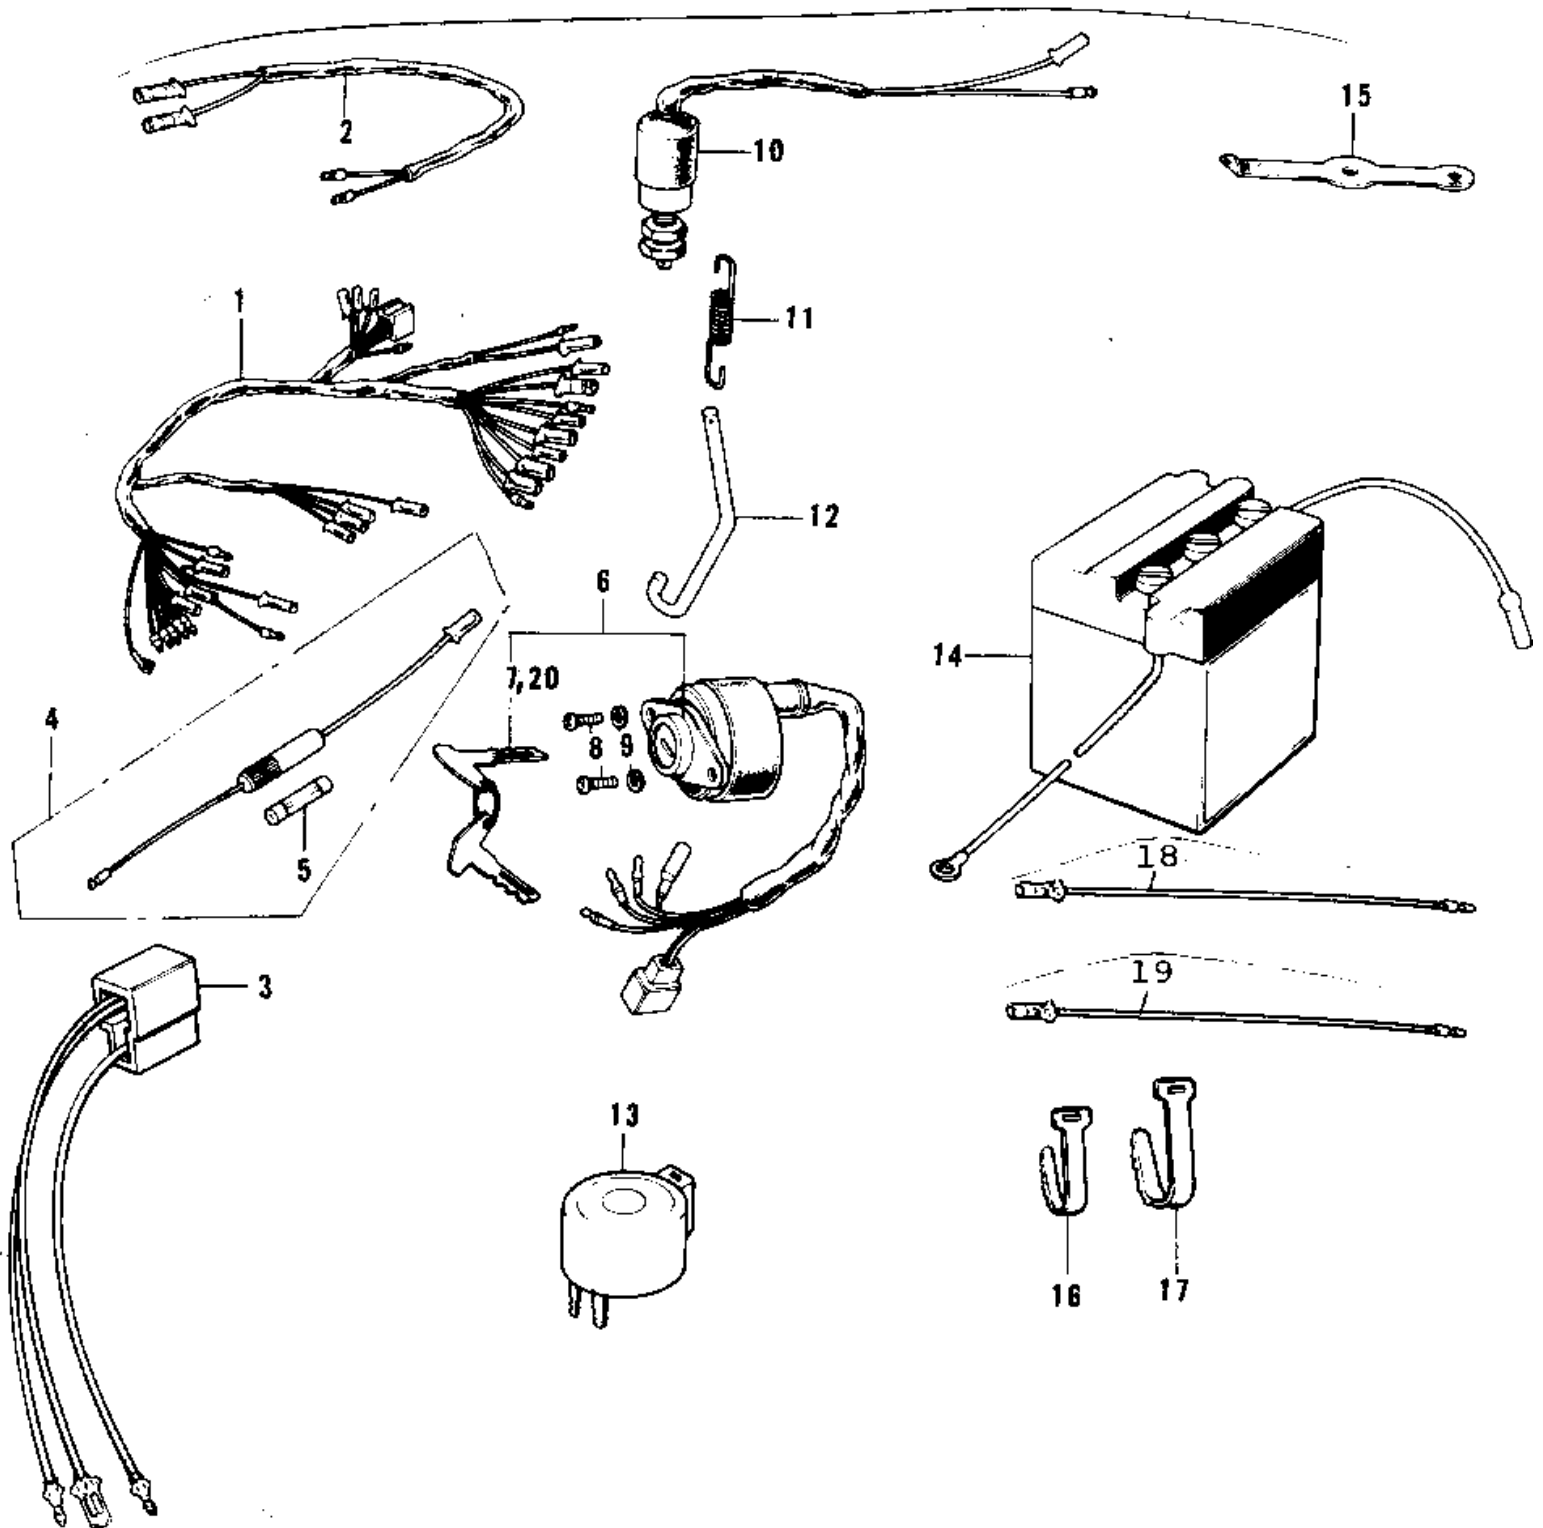

1974 G3SS-D PARTS DIAGRAM

CHASSIS ELECTRICAL EQUIPMENT ('74-'75)

1974 G3SS-D PARTS LIST

CHASSIS ELECTRICAL EQUIPMENT ('74-'75)

ITEM NAME	PART NUMBER	QUANTITY
WIRING HARNESS,MAIN (Ref # 1)	26001-114	1
WIRING HARNESS,MAIN (Ref # 1)	26001-126	1
WIRING HARNESS-REAR (Ref # 2)	26002-030	1
WIRE,RECTIFIER LEAD (Ref # 3)	26011-072	1
FUES ASSY (Ref # 4)	26004-008	1
FUSE 10A (Ref # 5)	26006-003	1
SWITCH ASSY,IGNITION (Ref # 6)	27005-1016	1
KEY SET NO.321 (Ref # 7)	27008-034-21	1
KEY SET NO.322 (Ref # 7)	27008-034-22	1
KEY SET NO.323 (Ref # 7)	27008-034-23	1
KEY SET NO.324 (Ref # 7)	27008-034-24	1
KEY SET NO.235 (Ref # 7)	27008-034-35	1
KEY SET NO.236 (Ref # 7)	27008-034-36	1
KEY SET NO.237 (Ref # 7)	27008-034-37	1
KEY SET NO.238 (Ref # 7)	27008-034-38	1
KEY SET NO.239 (Ref # 7)	27008-034-39	1
KEY SET NO.140 (Ref # 7)	27008-034-40	1
KEY SET NO.141 (Ref # 7)	27008-034-41	1
KEY SET NO.142 (Ref # 7)	27008-034-42	1
KEY SET NO.143 (Ref # 7)	27008-034-43	1
SCREW PAN HEAD 5X12 (Ref # 8)	220B0512	1
WASHER SPRING 5MM (Ref # 9)	461F0500	1
SWITCH-BRAKE LAMP (Ref # 10)	27010-018	2
SPRING BRAKE LAMP SW (Ref # 11)	27011-006	1
HOOK, BRAKE L;AMP SWITCH SPRING (Ref # 12)	27012-005	1
RELAY-TURN SIGNAL (Ref # 13)	27002-013	1
YUA BAT 6N4-2A-5 (Ref # 14)	K26012-020	1
BAND RUBBER (Ref # 15)	92072-018	1
BAND,MIDDLE (Ref # 16)	92072-031	1

1974 G3SS-D PARTS LIST

CHASSIS ELECTRICAL EQUIPMENT ('74-'75)

ITEM NAME	PART NUMBER	QUANTITY
BAND, LONG (Ref # 17)	92072-032	1
WIRE-LEAD (Ref # 18)	26011-032	2
KEY, BLANK (Ref # 20)	27008-1016	1
KEY, BLANK (Ref # 20)	27008-1017	1
KEY, BLANK (Ref # 20)	27008-1018	1
KEY, BLANK (Ref # 20)	27008-1019	1