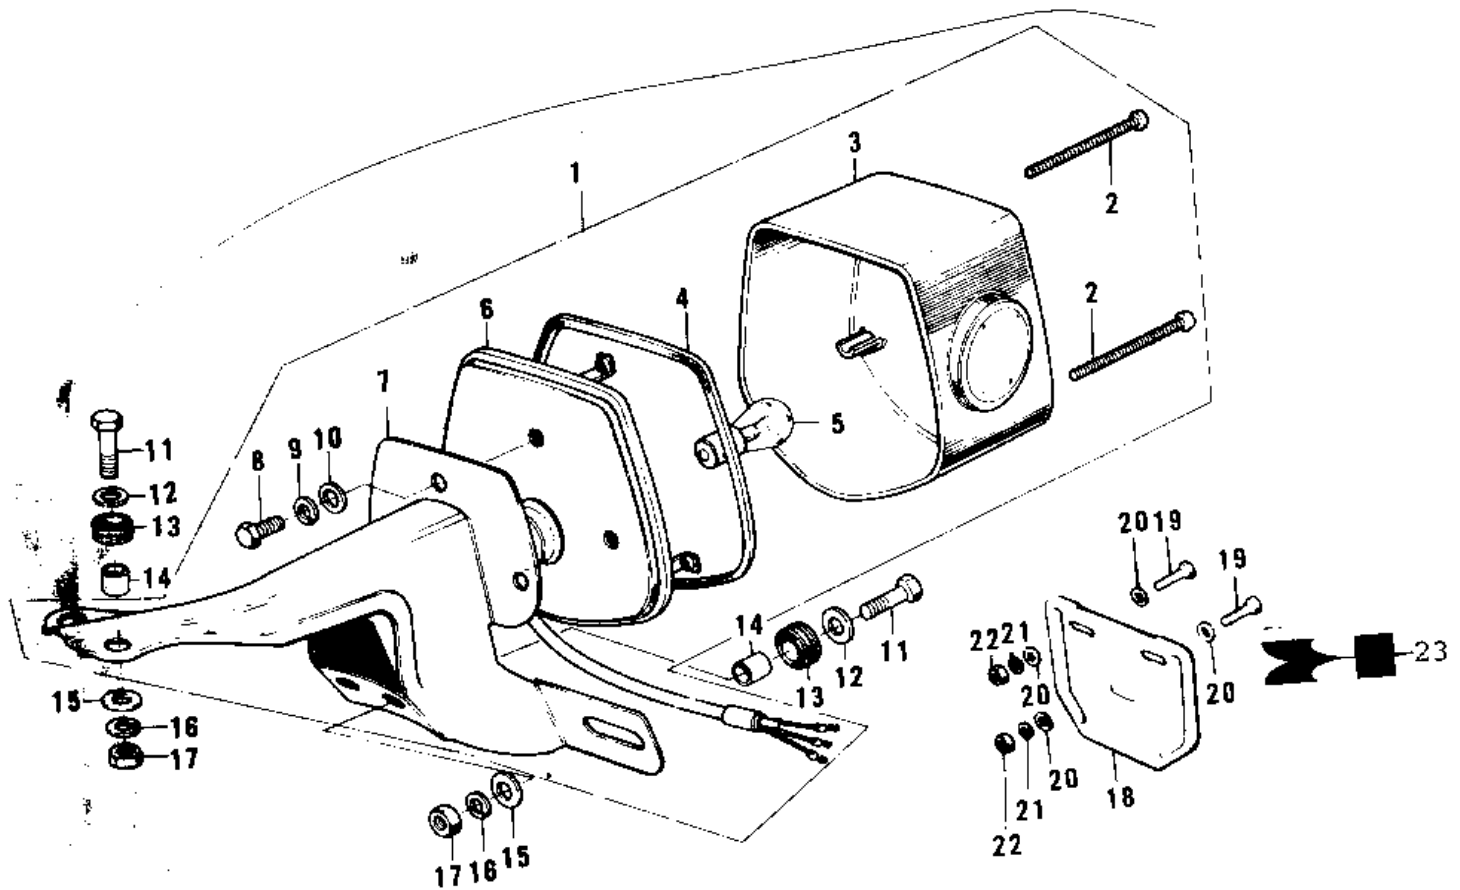

## 1970 Bushmaster PARTS DIAGRAM

TAILLIGHT ('74-'75)

## 1970 Bushmaster PARTS LIST

TAILLIGHT ('74-'75)

ITEM NAME	PART NUMBER	QUANTITY
LAMP ASSY, TAIL, BLACK (Ref # 1)	23024-049-10	1
SCREW (Ref # 2)	220R0455	1
LENS, TAIL LAMP (Ref # 3)	23026-028	1
GASKET, TAIL LAMP LENS (Ref # 4)	23028-019	1
BULB, 60-32/3CP (Ref # 5)	92069-074	1
BODY COMP TAIL LAMP (Ref # 6)	23027-1018	1
BKT, LICENSE PLT, BLAC (Ref # 7)	23036-030-10	1
BOLT-UPSET 6X14 (Ref # 8)	112B0614	1
WASHER SPRING 6MM (Ref # 9)	461F0600	3
WASHER PLAIN 6MM (Ref # 10)	411B0600	3
BOLT 6X22 (Ref # 11)	112B0622	1
WASHER 6.5X20X1.6T (Ref # 12)	92022-125	1
DAMPER RUBBER (Ref # 13)	92075-076	1
COLLAR, 6.8X10X8.5 (Ref # 14)	92027-129	1
NUT 6MM (Ref # 17)	311B0600	2
BRACKET, LICENSE PLATE (Ref # 18)	11034-1117	1
BOLT-UPSET, 6X20 (Ref # 19)	112G0620	2
EMBLEM, LICNSE PLT BKT (Ref # 23)	56018-176	1