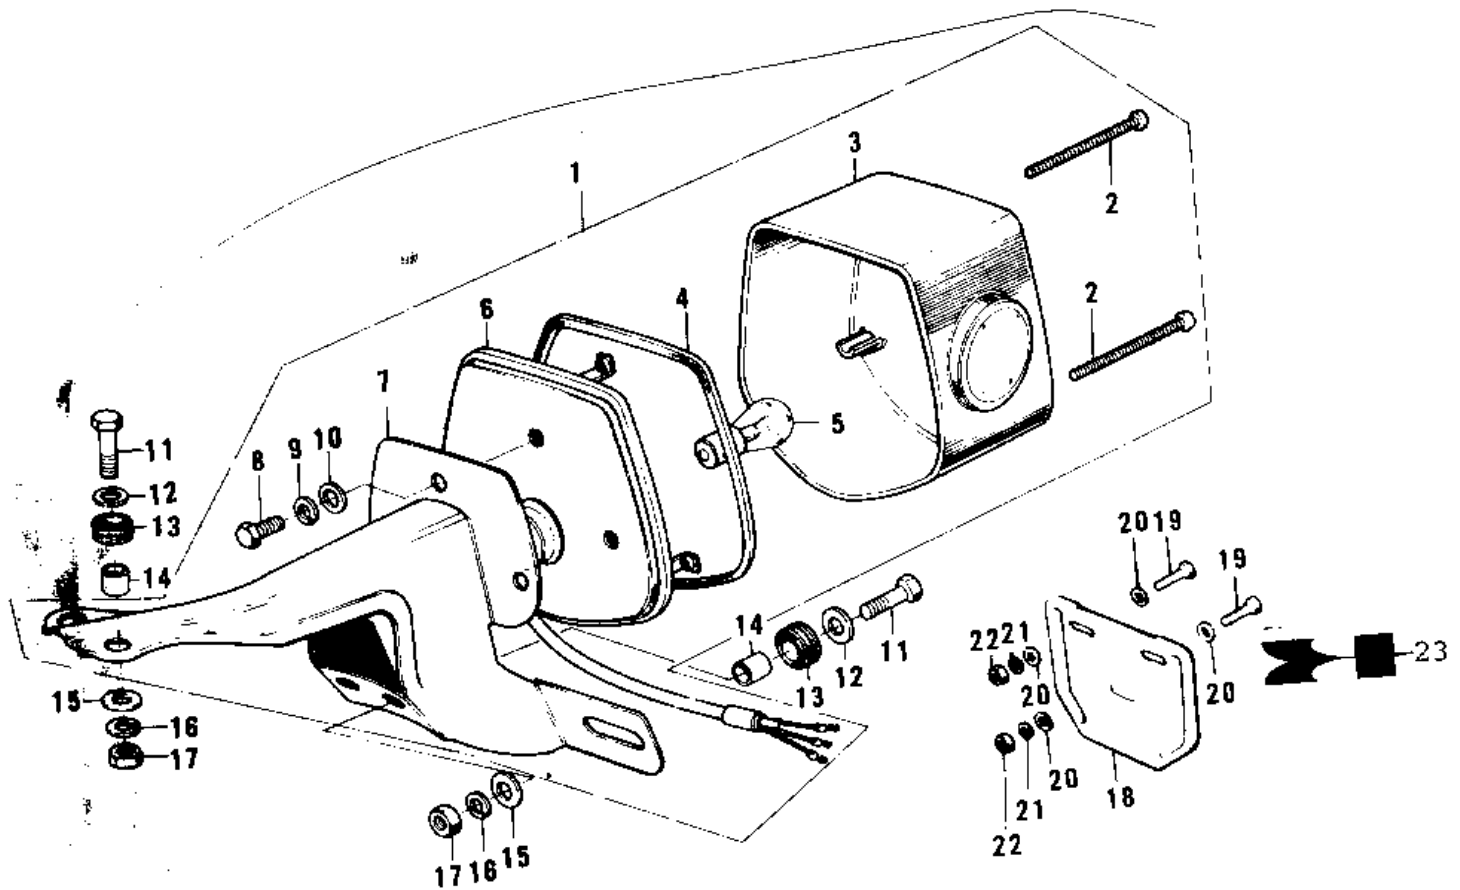

1974 G3SS-D PARTS DIAGRAM

TAILLIGHT ('74-'75)

1974 G3SS-D PARTS LIST

TAILLIGHT ('74-'75)

ITEM NAME	PART NUMBER	QUANTITY
LAMP ASSY, TAIL, BLACK (Ref # 1)	23024-049-10	1
SCREW (Ref # 2)	220R0455	1
LENS, TAIL LAMP (Ref # 3)	23026-028	1
GASKET, TAIL LAMP LENS (Ref # 4)	23028-019	1
BULB, 60-32/3CP (Ref # 5)	92069-074	1
BODY COMP TAIL LAMP (Ref # 6)	23027-1018	1
BKT, LICENSE PLT, BLAC (Ref # 7)	23036-030-10	1
BOLT-UPSET 6X14 (Ref # 8)	112B0614	1
WASHER SPRING 6MM (Ref # 9)	461F0600	3
WASHER PLAIN 6MM (Ref # 10)	411B0600	3
BOLT 6X22 (Ref # 11)	112B0622	1
WASHER 6.5X20X1.6T (Ref # 12)	92022-125	1
DAMPER RUBBER (Ref # 13)	92075-076	1
COLLAR, 6.8X10X8.5 (Ref # 14)	92027-129	1
NUT 6MM (Ref # 17)	311B0600	2
BRACKET, LICENSE PLATE (Ref # 18)	11034-1117	1
BOLT-UPSET, 6X20 (Ref # 19)	112G0620	2
EMBLEM, LICNSE PLT BKT (Ref # 23)	56018-176	1