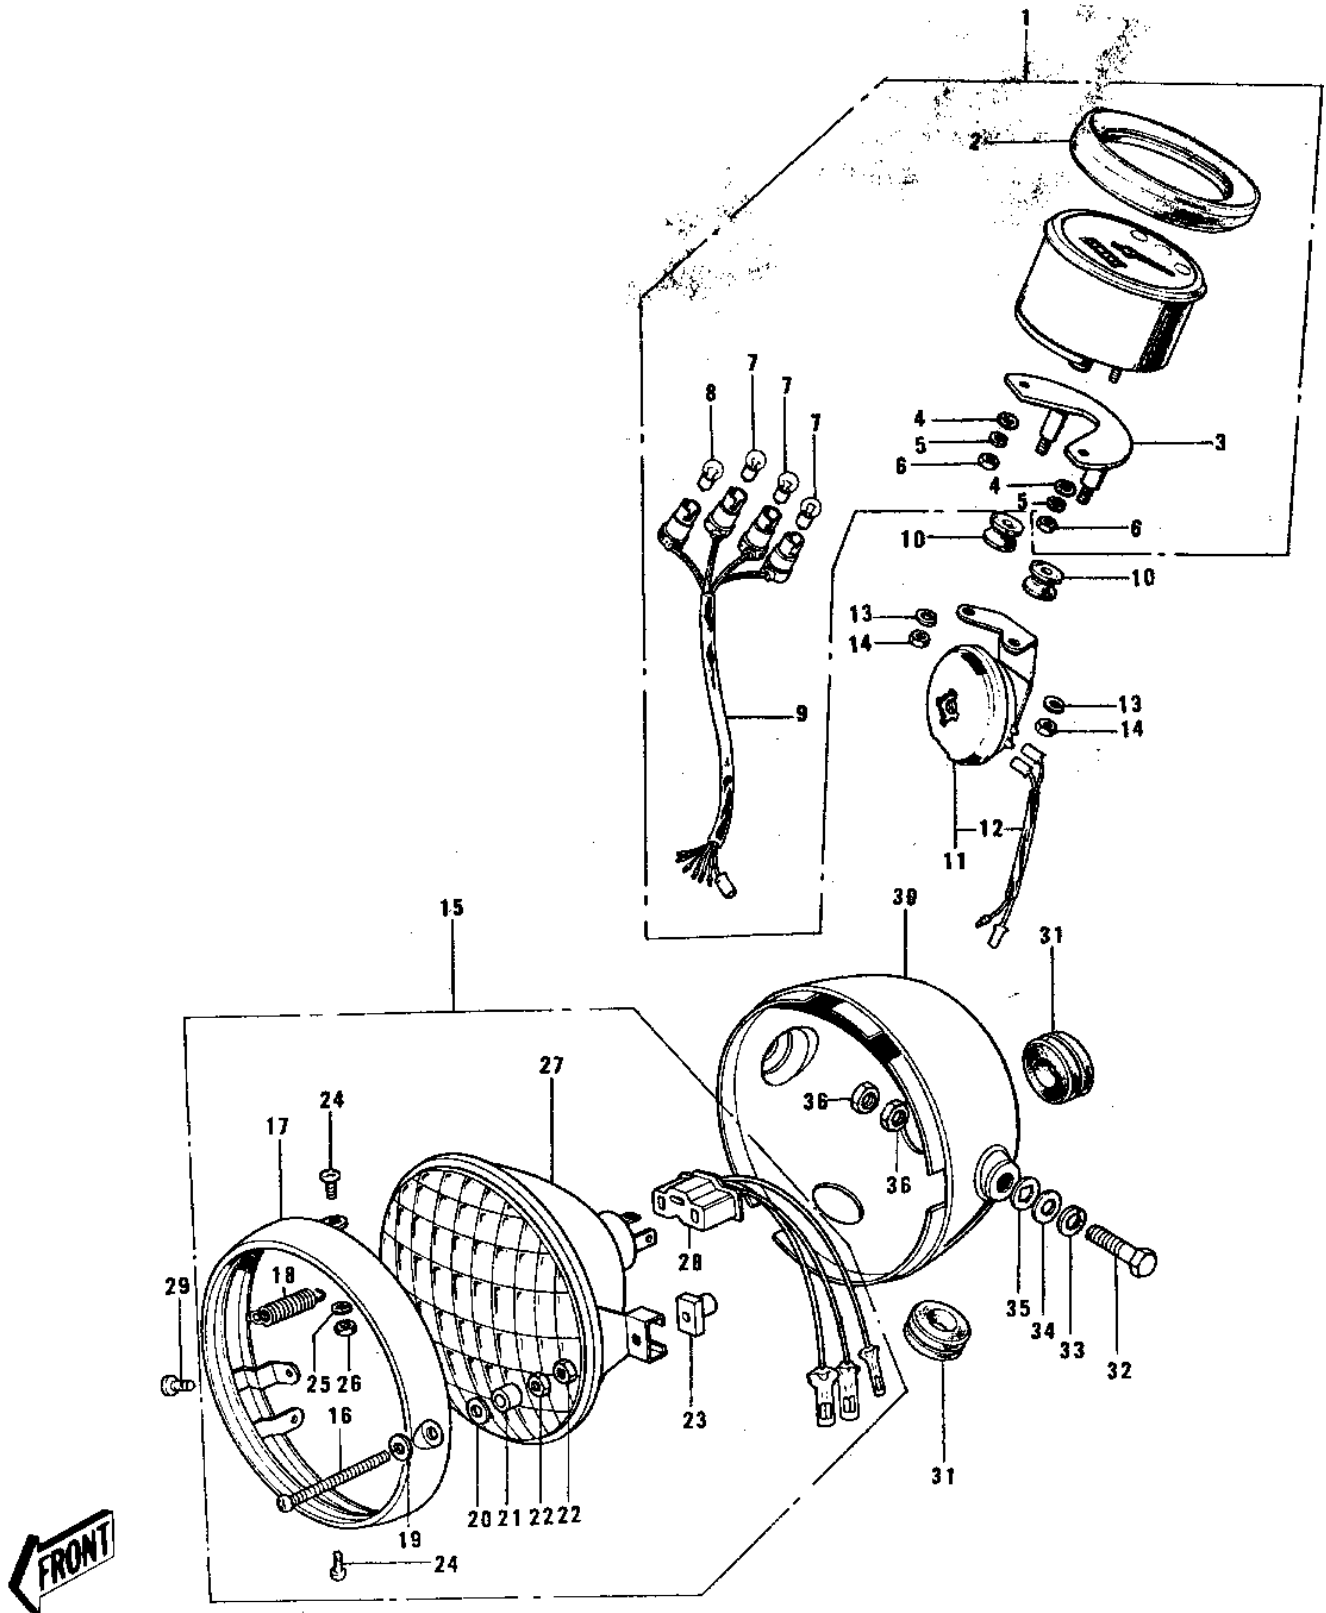

## 1969 Bushmaster PARTS DIAGRAM

METER/HEADLIGHT ('74-'75)

## 1969 Bushmaster PARTS LIST

METER/HEADLIGHT ('74-'75)

ITEM NAME	PART NUMBER	QUANTITY
SPEEDOMETER ASSY,MPH (Ref # 1)	25001-050	1
UNAVAILABLE IN PRICE BOOK (Ref # 1)	25001-065	1
COVER-SPEEDOMETER (Ref # 2)	25012-003	1
BRACKET-SPEEDOMETER (Ref # 3)	25008-021	1
WASHER SPRING 5MM (Ref # 4)	461F0500	1
WASHER PLAIN 5MM (Ref # 5)	410B0500	1
NUT,5MM (Ref # 6)	311B0500	1
BULB 6V 1.5W (Ref # 7)	92069-024	1
BULB-6V 3W (Ref # 8)	92069-053	1
SOCKET-SPEEDOMETER (Ref # 9)	25011-025	1
DAMPER RUBB SPEEDMETR (Ref # 10)	92075-024	1
HORN (Ref # 11)	27003-055	2
LEAD WIRE,HORN (Ref # 12)	26002-023	1
WASHER SPRING 6MM (Ref # 13)	461F0600	1
NUT 6MM (Ref # 14)	311B0600	1
LAMP UNIT HEAD (Ref # 15)	23003-009	1
SCREW ADJUST (Ref # 16)	23019-013	1
RIM HEAD LAMP (Ref # 17)	23006-020	1
SPRING LENS FITTING (Ref # 18)	23014-008	1
WASHER-FOCUS ADJUST (Ref # 19)	23021-008	1
WASHER ADJUST (Ref # 20)	23021-007	1
WASHER FITTING (Ref # 21)	23058-001	1
NUT ADJUST (Ref # 22)	23020-013	1
NUT ADJUST (Ref # 23)	23020-012	1
SCREW FITTING (Ref # 24)	23019-014	1
WASHER SPRING 4MM (Ref # 25)	461F0400	1
NUT,4MM (Ref # 26)	311B0400	1
SEALED BEAM UNIT (Ref # 27)	23007-023	1
SOCKET ASSY,HD LIGHT (Ref # 28)	23008-044	1

## 1969 Bushmaster PARTS LIST

METER/HEADLIGHT ('74-'75)

ITEM NAME	PART NUMBER	QUANTITY
SCREW OVL CNTSNK 5X8 (Ref # 29)	222E0508A	1
BODY,HEAD LAMP,BLACK (Ref # 30)	23005-051-21	1
GROMMET (Ref # 31)	23023-011	1
BOLT,HEX HEAD,10X25 (Ref # 32)	92007-045	1
WASHER SPRING 10MM (Ref # 33)	461F1000	1
WASHER PLAIN 10MM (Ref # 34)	411B1000	1
WASHER LOCK 10MM (Ref # 35)	463H1000	1
NUT 10MM (Ref # 36)	92016-027	1