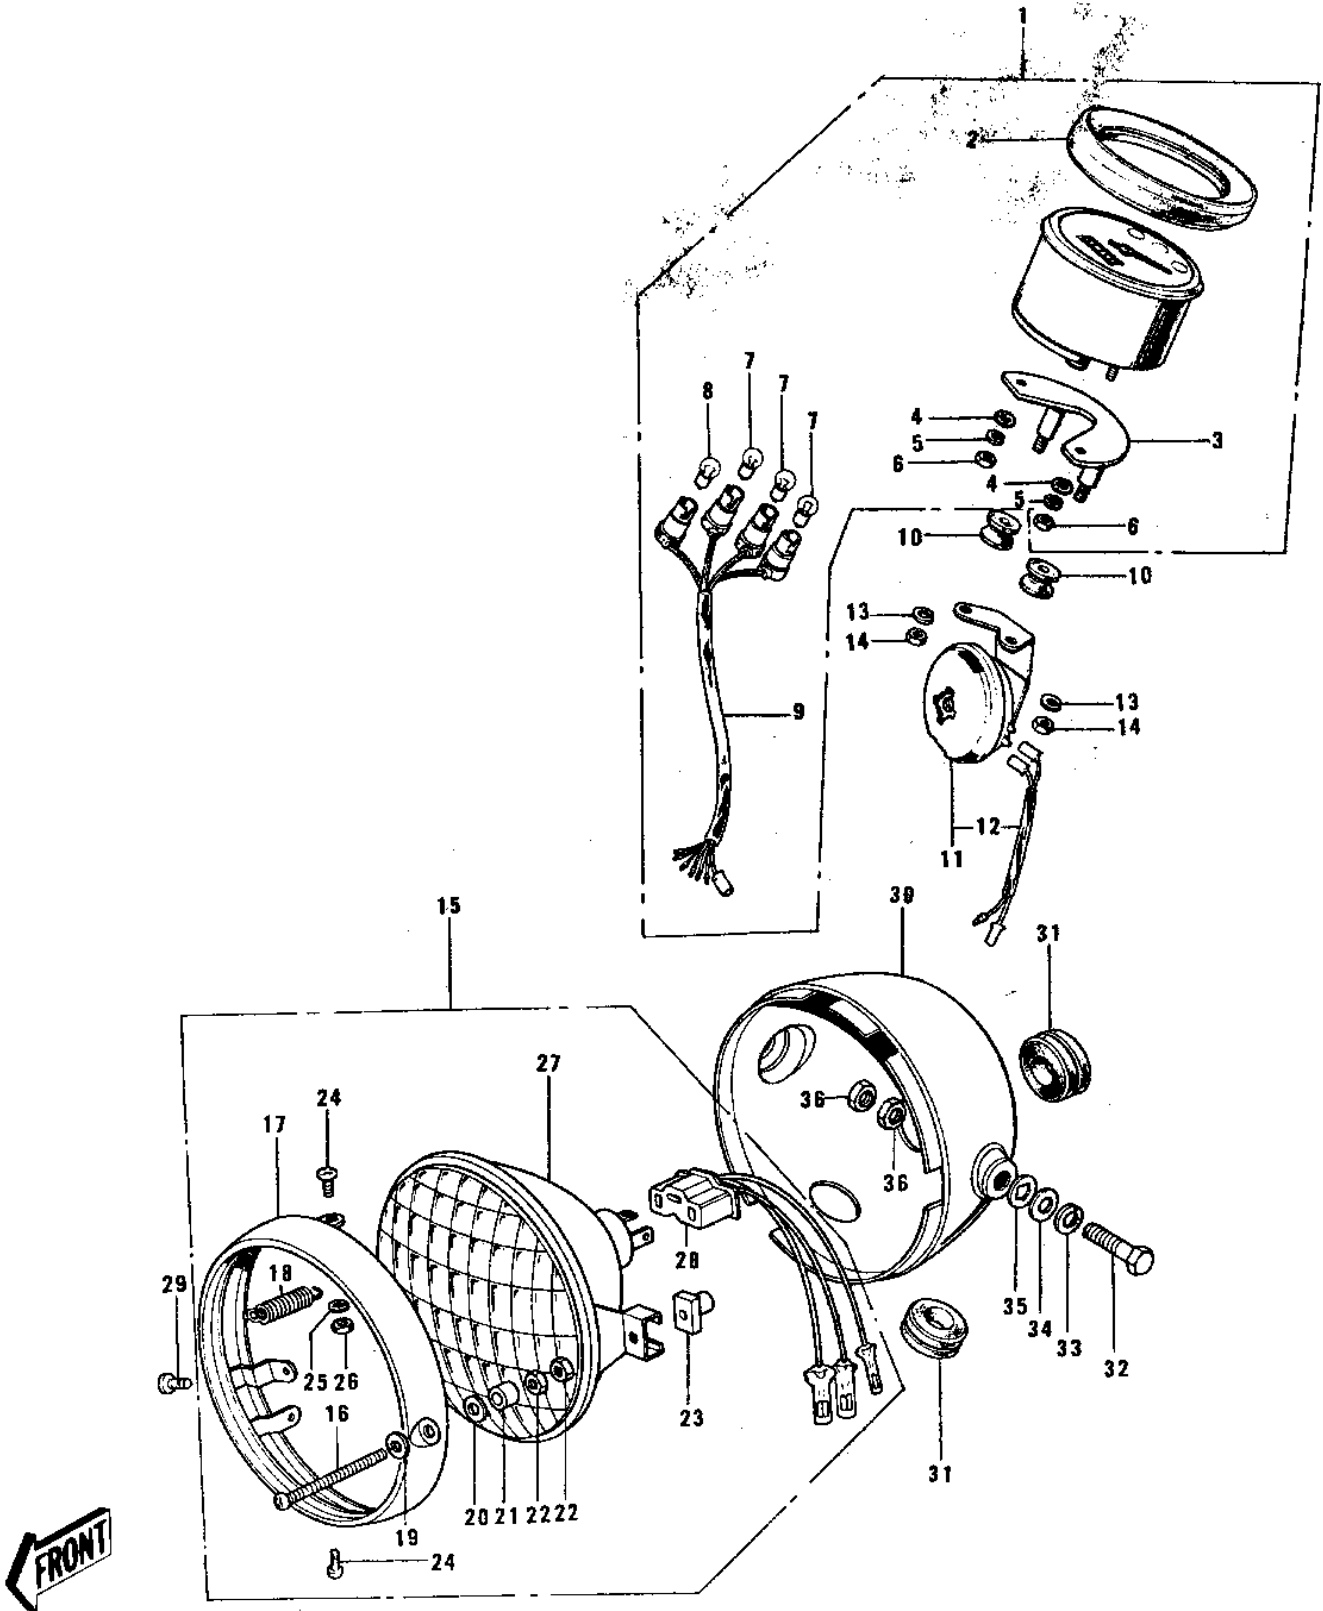

# 1969 Bushmaster PARTS DIAGRAM

METER/HEADLIGHT ('74-'75)

# 1969 Bushmaster PARTS LIST

METER/HEADLIGHT ('74-'75)

ITEM NAME	PART NUMBER	QUANTITY
SPEEDOMETER ASSY,MPH (Ref # 1)	25001-050	1
UNAVAILABLE IN PRICE BOOK (Ref # 1)	25001-065	1
COVER-SPEEDOMETER (Ref # 2)	25012-003	1
BRACKET-SPEEDOMETER (Ref # 3)	25008-021	1
WASHER SPRING 5MM (Ref # 4)	461F0500	2
WASHER PLAIN 5MM (Ref # 5)	410B0500	2
NUT,5MM (Ref # 6)	311B0500	2
BULB 6V 1.5W (Ref # 7)	92069-024	3
BULB-6V 3W (Ref # 8)	92069-053	1
SOCKET-SPEEDOMETER (Ref # 9)	25011-025	1
DAMPER RUBB SPEEDMETR (Ref # 10)	92075-024	1
HORN (Ref # 11)	27003-055	1
HORN (Ref # 11)	27003-055	1
LEAD WIRE,HORN (Ref # 12)	26002-023	1
WASHER SPRING 6MM (Ref # 13)	461F0600	1
NUT 6MM (Ref # 14)	311B0600	2
LAMP UNIT HEAD (Ref # 15)	23003-009	2
SCREW ADJUST (Ref # 16)	23019-013	1
RIM HEAD LAMP (Ref # 17)	23006-020	1
SPRING LENS FITTING (Ref # 18)	23014-008	2
WASHER-FOCUS ADJUST (Ref # 19)	23021-008	1
WASHER ADJUST (Ref # 20)	23021-007	1
WASHER FITTING (Ref # 21)	23058-001	1
NUT ADJUST (Ref # 22)	23020-013	2
NUT ADJUST (Ref # 23)	23020-012	1
SCREW FITTING (Ref # 24)	23019-014	1
WASHER SPRING 4MM (Ref # 25)	461F0400	2
NUT,4MM (Ref # 26)	311B0400	2
SEALED BEAM UNIT (Ref # 27)	23007-023	1

# 1969 Bushmaster PARTS LIST

METER/HEADLIGHT ('74-'75)

ITEM NAME	PART NUMBER	QUANTITY
SOCKET ASSY,HD LIGHT (Ref # 28)	23008-044	1
SCREW OVL CNTSNK 5X8 (Ref # 29)	222E0508A	1
BODY,HEAD LAMP,BLACK (Ref # 30)	23005-051-21	1
GROMMET (Ref # 31)	23023-011	2
BOLT,HEX HEAD,10X25 (Ref # 32)	92007-045	2
WASHER SPRING 10MM (Ref # 33)	461F1000	2
WASHER PLAIN 10MM (Ref # 34)	411B1000	2
WASHER LOCK 10MM (Ref # 35)	463H1000	2
NUT 10MM (Ref # 36)	92016-027	2