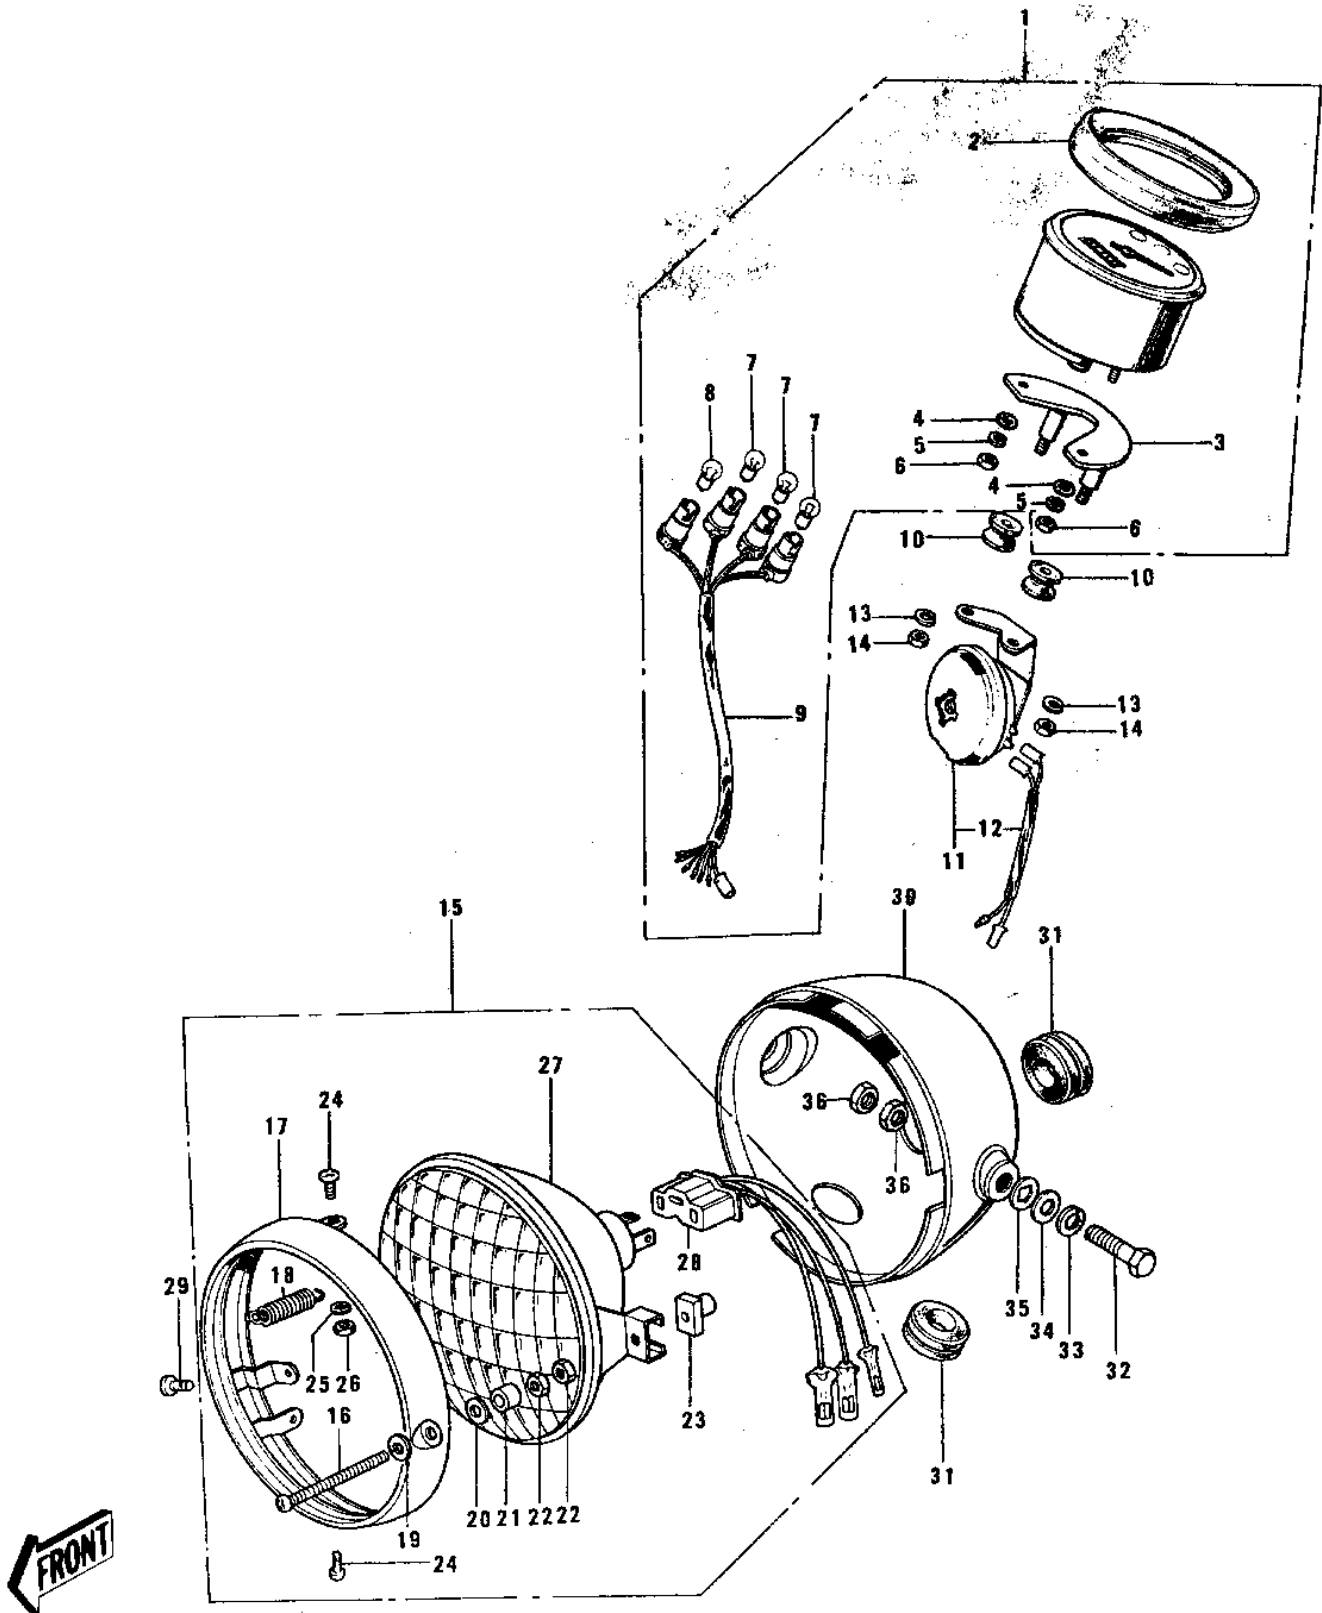

## 1974 G3SS-D PARTS DIAGRAM

METER/HEADLIGHT ('74-'75)

## 1974 G3SS-D PARTS LIST

METER/HEADLIGHT ('74-'75)

ITEM NAME	PART NUMBER	QUANTITY
SPEEDOMETER ASSY,MPH (Ref # 1)	25001-050	1
UNAVAILABLE IN PRICE BOOK (Ref # 1)	25001-065	1
COVER-SPEEDOMETER (Ref # 2)	25012-003	1
BRACKET-SPEEDOMETER (Ref # 3)	25008-021	1
WASHER SPRING 5MM (Ref # 4)	461F0500	1
WASHER PLAIN 5MM (Ref # 5)	410B0500	1
NUT,5MM (Ref # 6)	311B0500	1
BULB 6V 1.5W (Ref # 7)	92069-024	1
BULB-6V 3W (Ref # 8)	92069-053	1
SOCKET-SPEEDOMETER (Ref # 9)	25011-025	1
DAMPER RUBB SPEEDMETR (Ref # 10)	92075-024	1
HORN (Ref # 11)	27003-055	2
LEAD WIRE,HORN (Ref # 12)	26002-023	1
WASHER SPRING 6MM (Ref # 13)	461F0600	1
NUT 6MM (Ref # 14)	311B0600	1
LAMP UNIT HEAD (Ref # 15)	23003-009	1
SCREW ADJUST (Ref # 16)	23019-013	1
RIM HEAD LAMP (Ref # 17)	23006-020	1
SPRING LENS FITTING (Ref # 18)	23014-008	1
WASHER-FOCUS ADJUST (Ref # 19)	23021-008	1
WASHER ADJUST (Ref # 20)	23021-007	1
WASHER FITTING (Ref # 21)	23058-001	1
NUT ADJUST (Ref # 22)	23020-013	1
NUT ADJUST (Ref # 23)	23020-012	1
SCREW FITTING (Ref # 24)	23019-014	1
WASHER SPRING 4MM (Ref # 25)	461F0400	1
NUT,4MM (Ref # 26)	311B0400	1
SEALED BEAM UNIT (Ref # 27)	23007-023	1
SOCKET ASSY,HD LIGHT (Ref # 28)	23008-044	1

## 1974 G3SS-D PARTS LIST

METER/HEADLIGHT ('74-'75)

ITEM NAME	PART NUMBER	QUANTITY
SCREW OVL CNTSNK 5X8 (Ref # 29)	222E0508A	1
BODY,HEAD LAMP,BLACK (Ref # 30)	23005-051-21	1
GROMMET (Ref # 31)	23023-011	1
BOLT,HEX HEAD,10X25 (Ref # 32)	92007-045	1
WASHER SPRING 10MM (Ref # 33)	461F1000	1
WASHER PLAIN 10MM (Ref # 34)	411B1000	1
WASHER LOCK 10MM (Ref # 35)	463H1000	1
NUT 10MM (Ref # 36)	92016-027	1